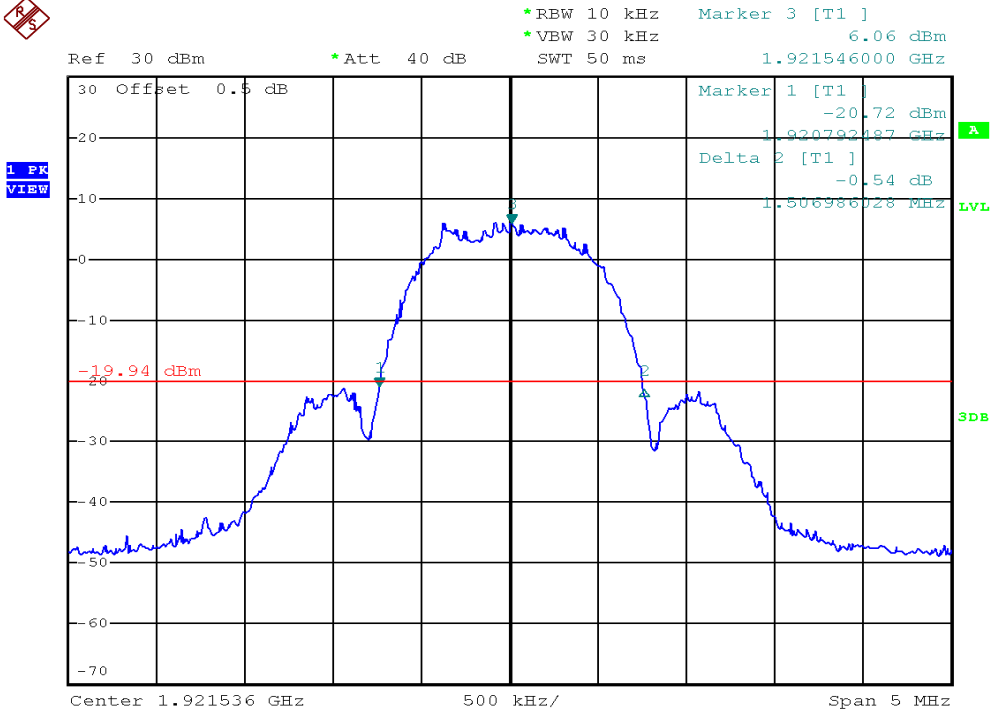

## 26dB Emission Bandwidth Plots

### Base unit, Lowest channel, Traffic carrier

### Base unit, Highest channel, Traffic carrier