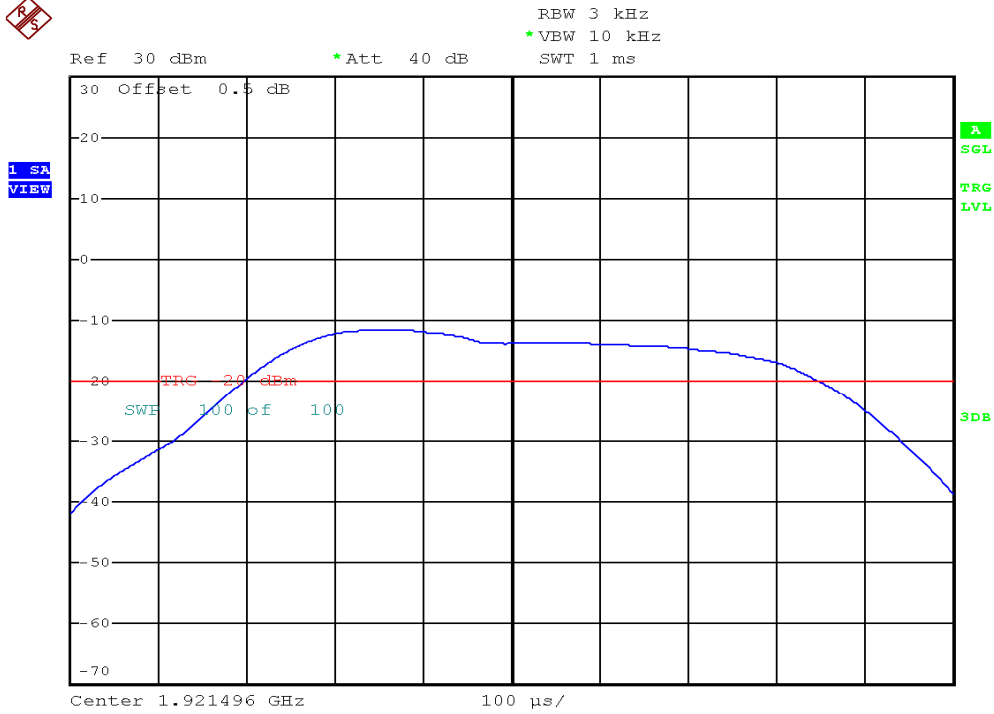

INTERTEK TESTING SERVICES

Power Spectral Density Plots

Media Connector, Lowest channel, Traffic carrier

Media Connector, Highest channel, Traffic carrier