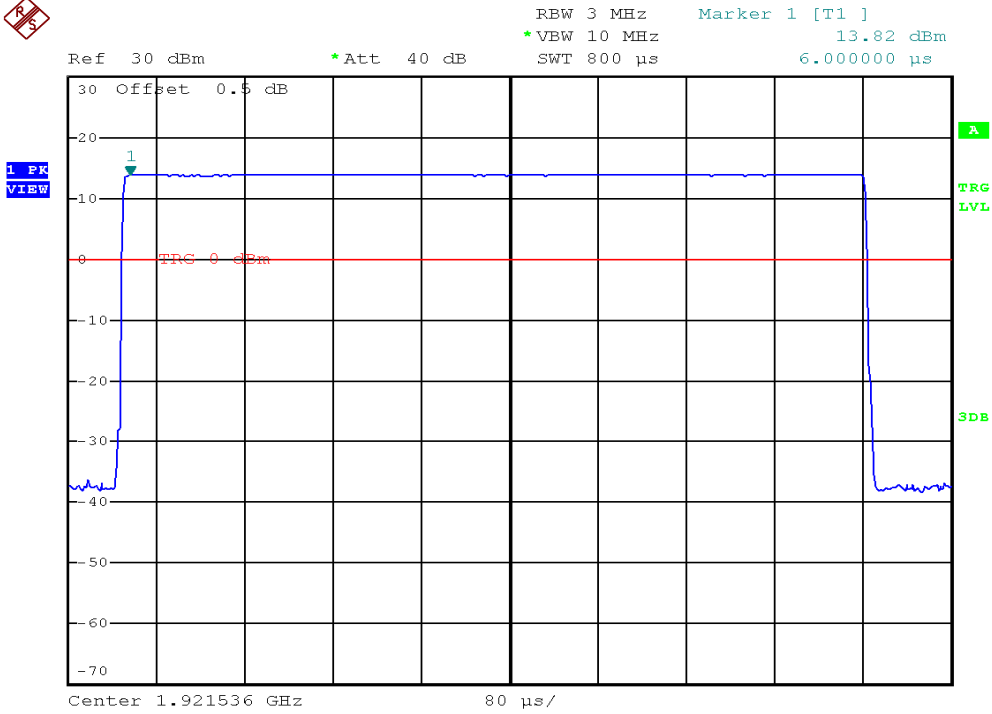

INTERTEK TESTING SERVICES

Peak Transmit Power Plots

Media Connector, Lowest channel, Traffic carrier

Media Connector, Middle channel, Traffic carrier

INTERTEK TESTING SERVICES

Peak Transmit Power Plots

Media Connector, Highest channel, Traffic carrier