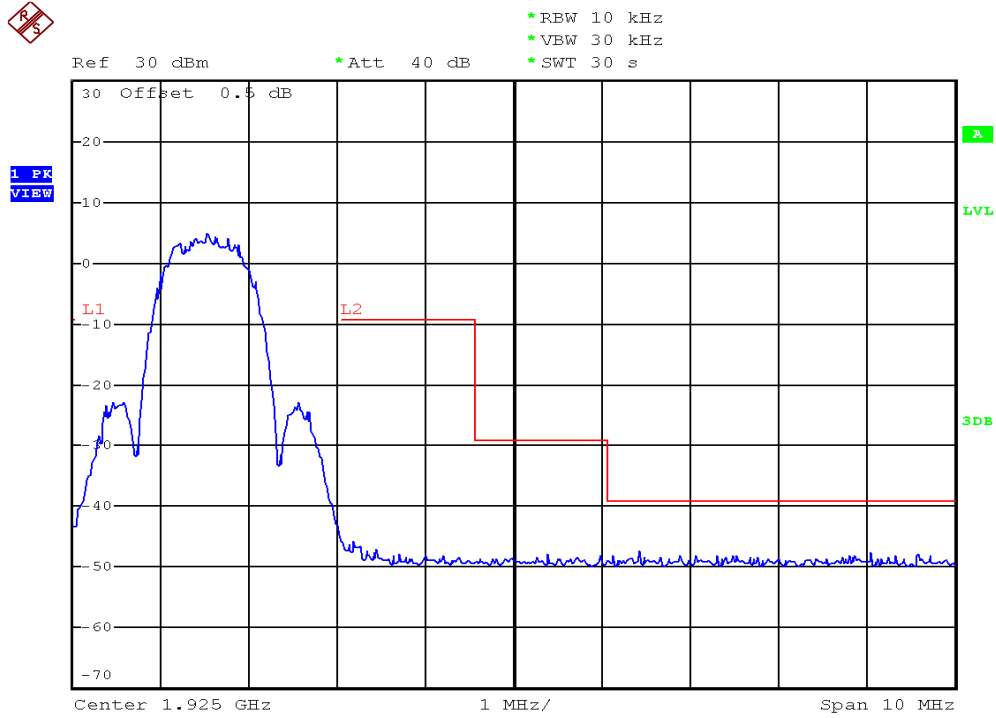

INTERTEK TESTING SERVICES

Unwanted Emission Inside The Sub-Band Plots

Media Connector, Lowest channel, Traffic carrier

Media Connector, Highest channel, Traffic carrier