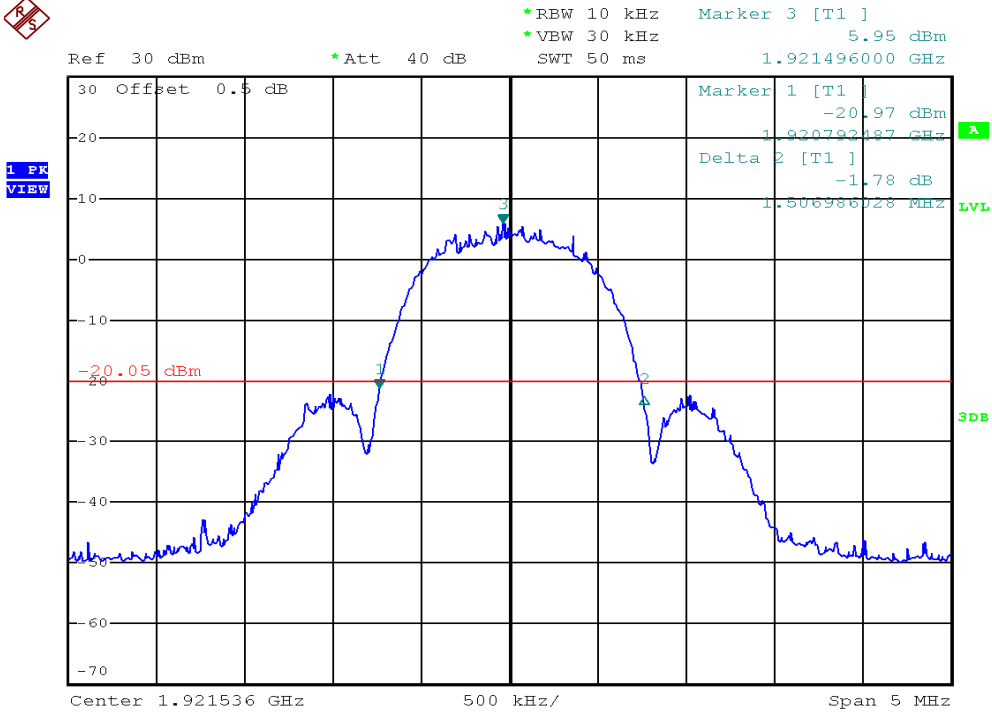

## 26dB Emission Bandwidth Plots

### Media Connector, Lowest channel, Traffic carrier