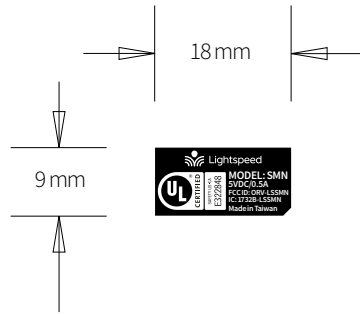

SHAREMIKE NAMEPLATE
REVISION A
10/13/20

Model Number: SMN
Part number: 03-SMN
Label Number: MLBSMDL001

Scale: 3:1

Back Label Location