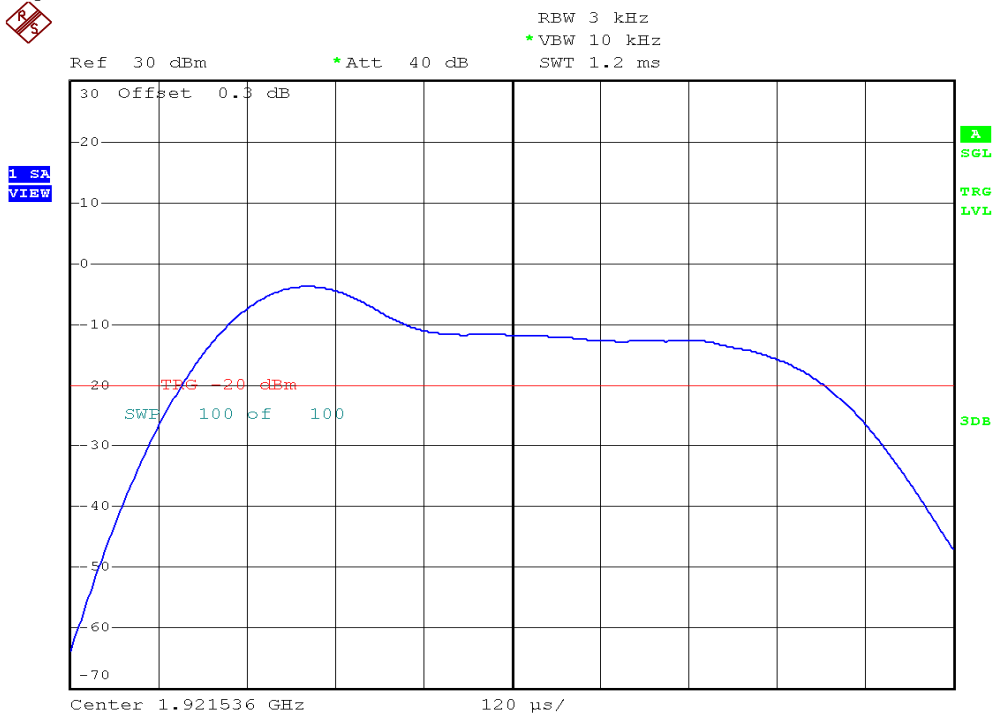

INTERTEK TESTING SERVICES

Power Spectral Density Plots

Speaker, Lowest channel, Traffic carrier

Speaker, Highest channel, Traffic carrier