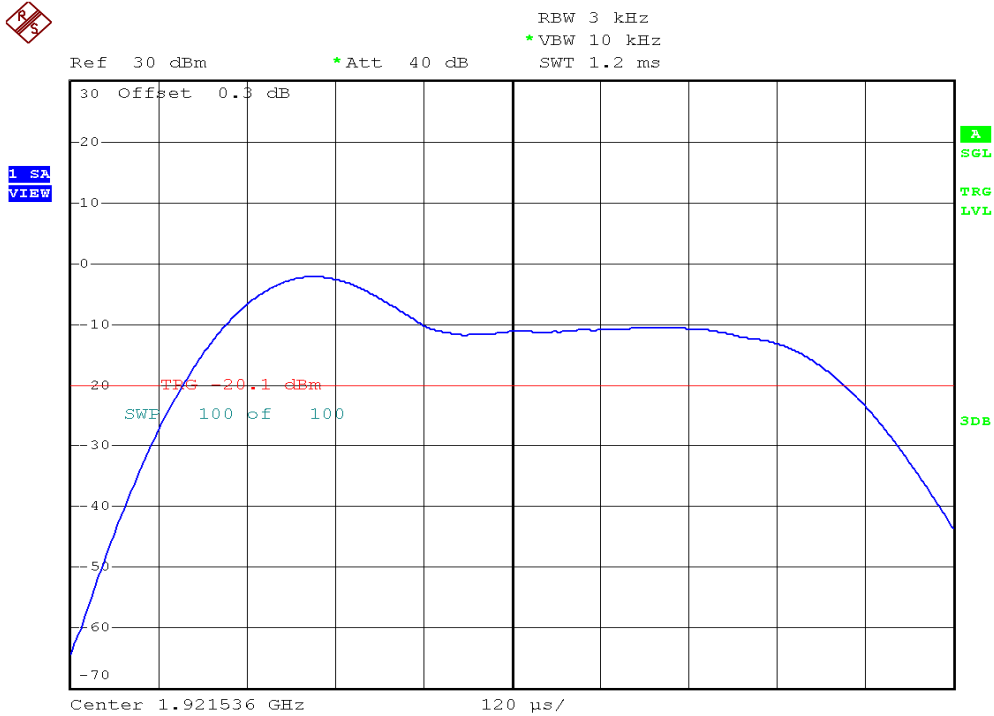

## Power Spectral Density Plots

### Base unit, Lowest channel, Traffic carrier