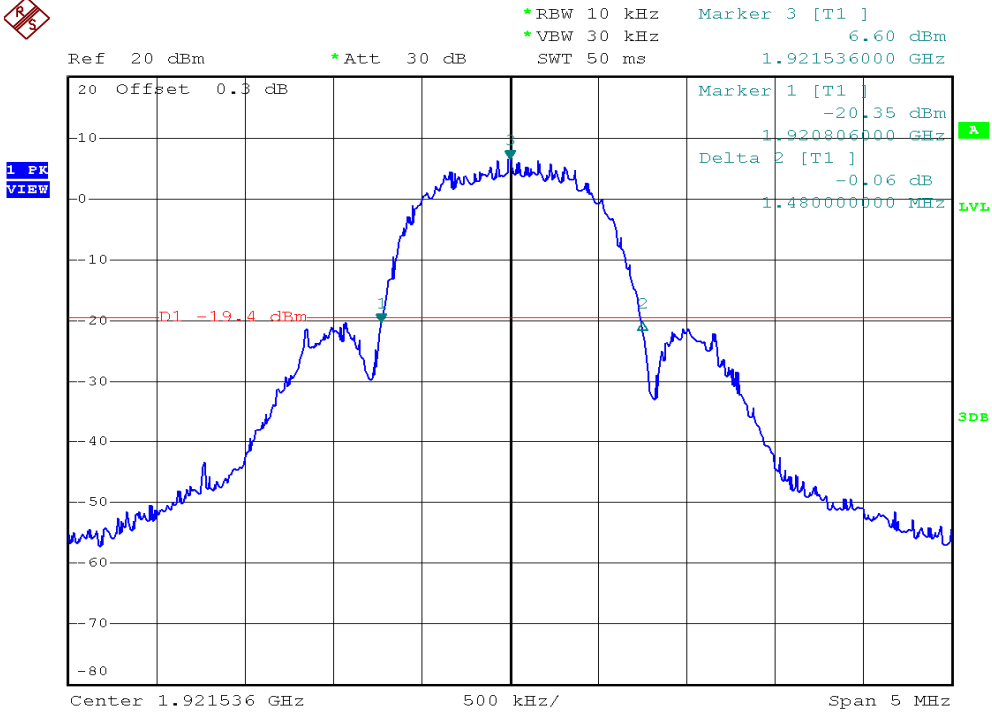

INTERTEK TESTING SERVICES

26dB Emission Bandwidth Plots

Base unit, Lowest channel, Traffic carrier

Base unit, Highest channel, Traffic carrier