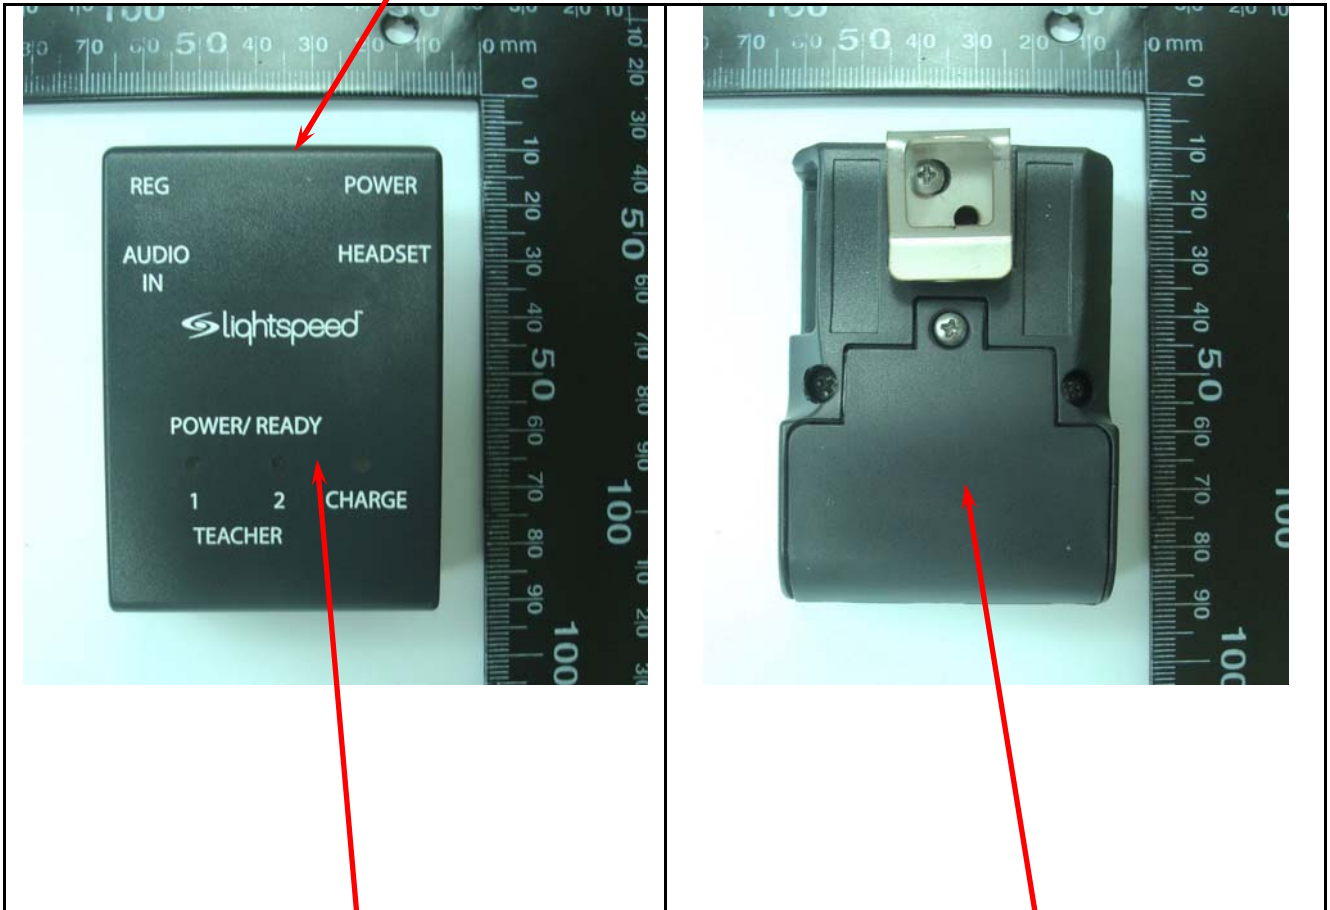

SAR Test Setup Photographs

EUT Top side

EUT Front side

EUT Back side

Body Setup (The back surface with Headset to phantom 0mm)

Figure 2. Body SAR Test Setup (Flat Section)