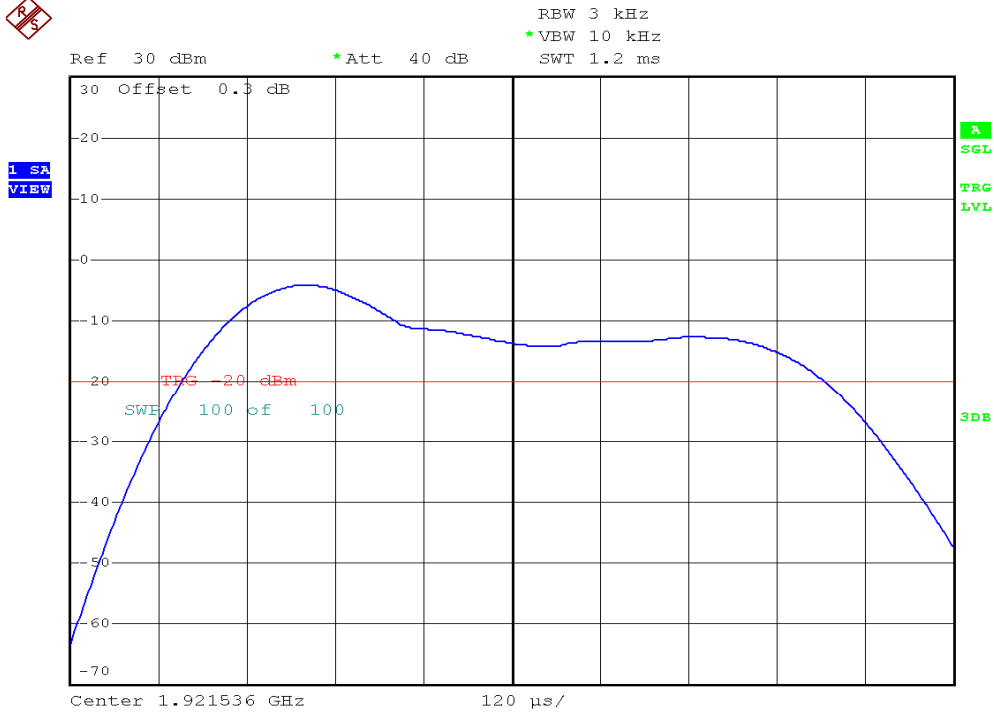

## Power Spectral Density Plots

### Belt-Pack, Lowest channel, Traffic carrier