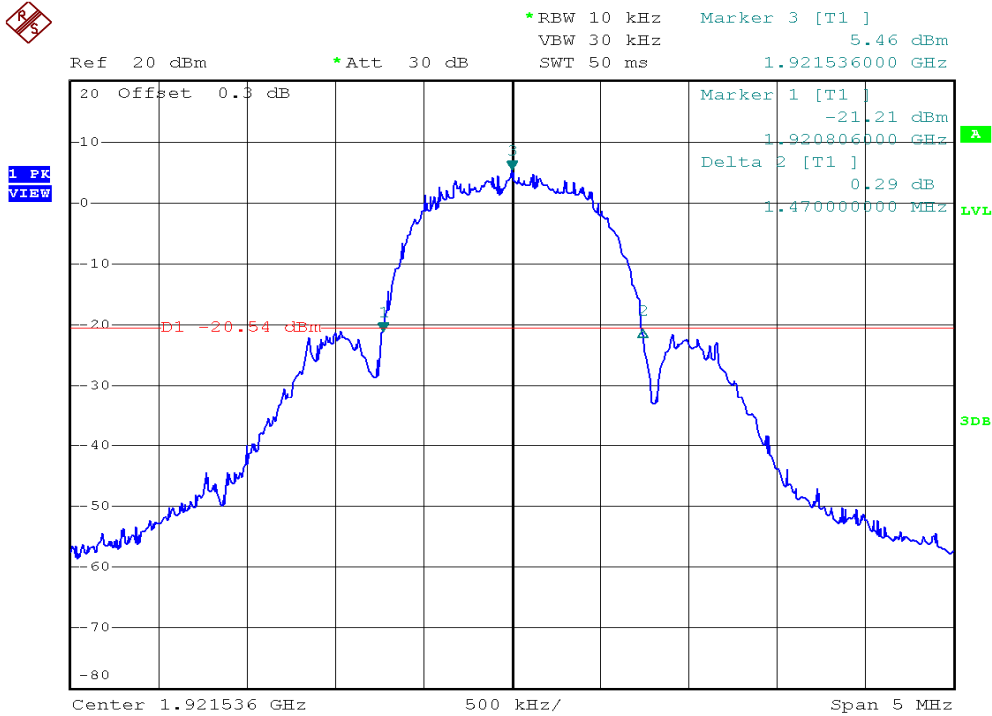

## 26dB Emission Bandwidth Plots

### Belt-Pack, Lowest channel, Traffic carrier

### Belt-Pack, Highest channel, Traffic carrier