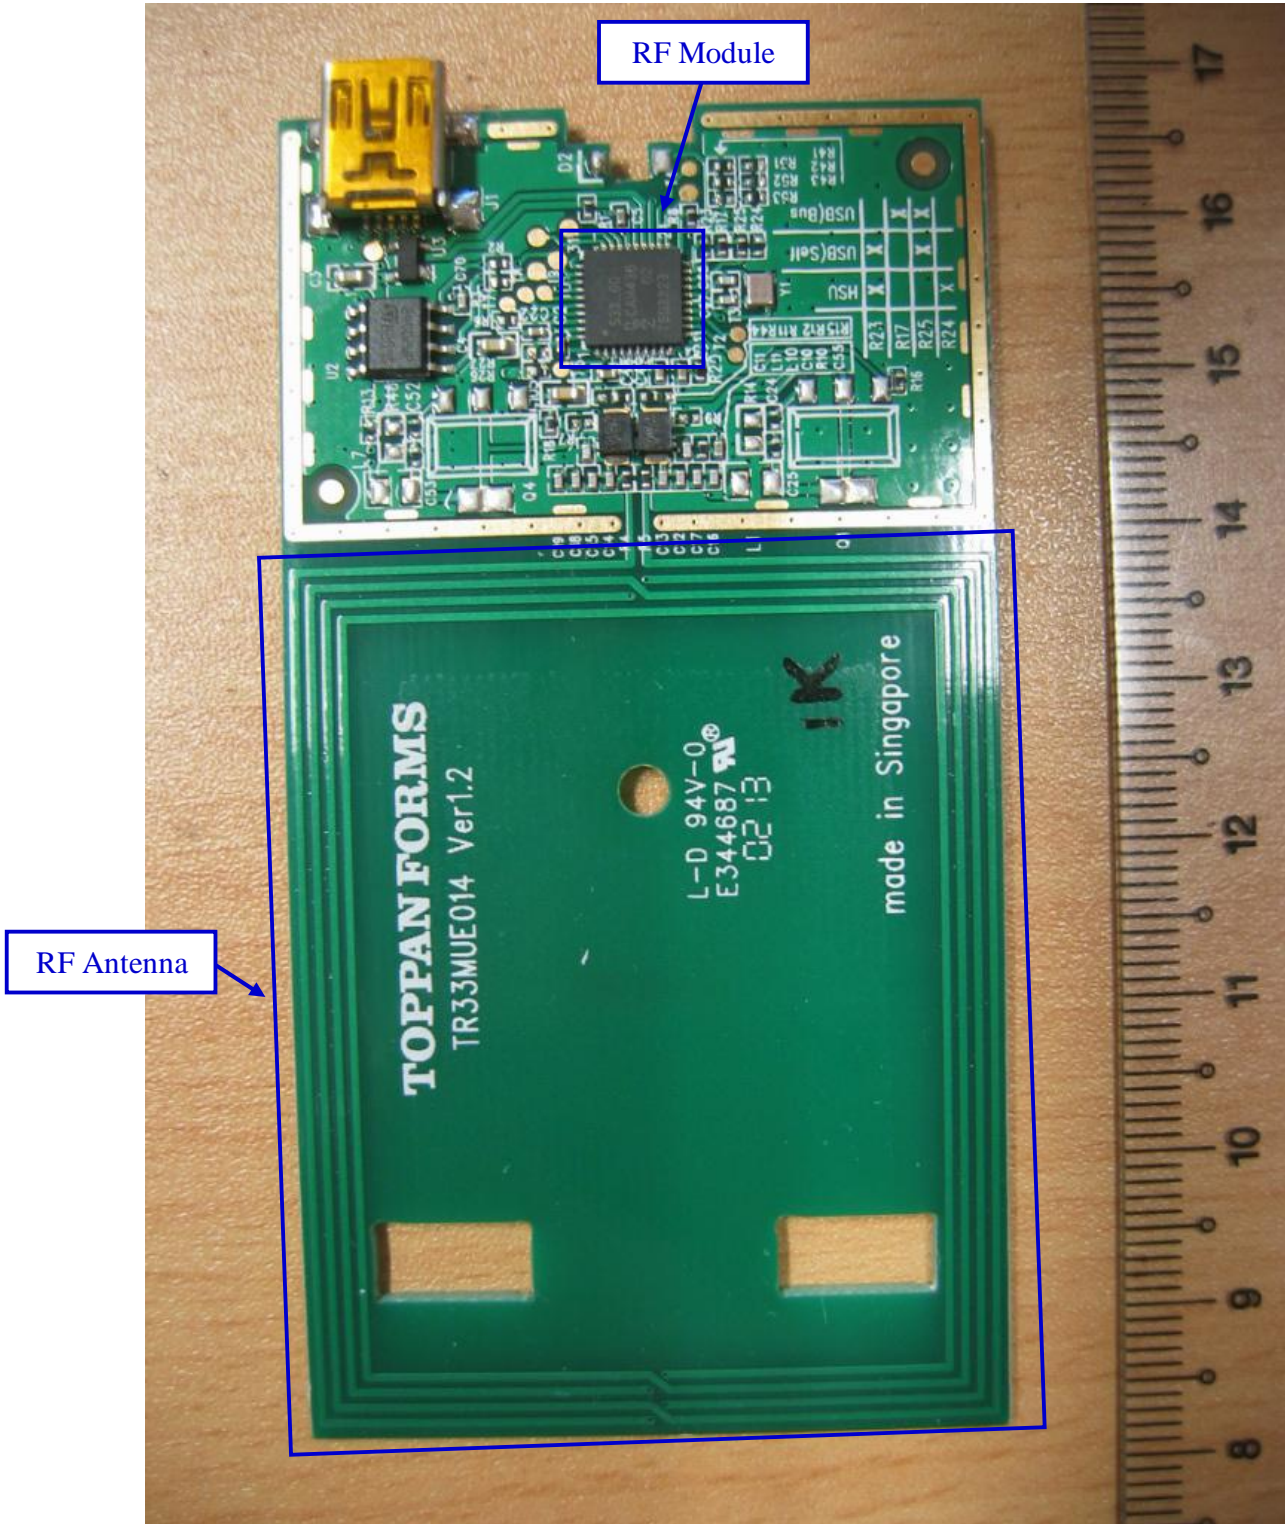

Model: TR33CUT018  
FCC ID: ORK-TR33CUT018  
Internal Photos

**EUT PHOTOGRAPHS**

**EUT Housing Internal View**

Model: TR33CUT018  
FCC ID: ORK-TR33CUT018  
Internal Photos

EUT PHOTOGRAPHS

EUT PCB Component Side

Model: TR33CUT018  
FCC ID: ORK-TR33CUT018  
Internal Photos

**EUT PHOTOGRAPHS**

**EUT PCB Trace Side**