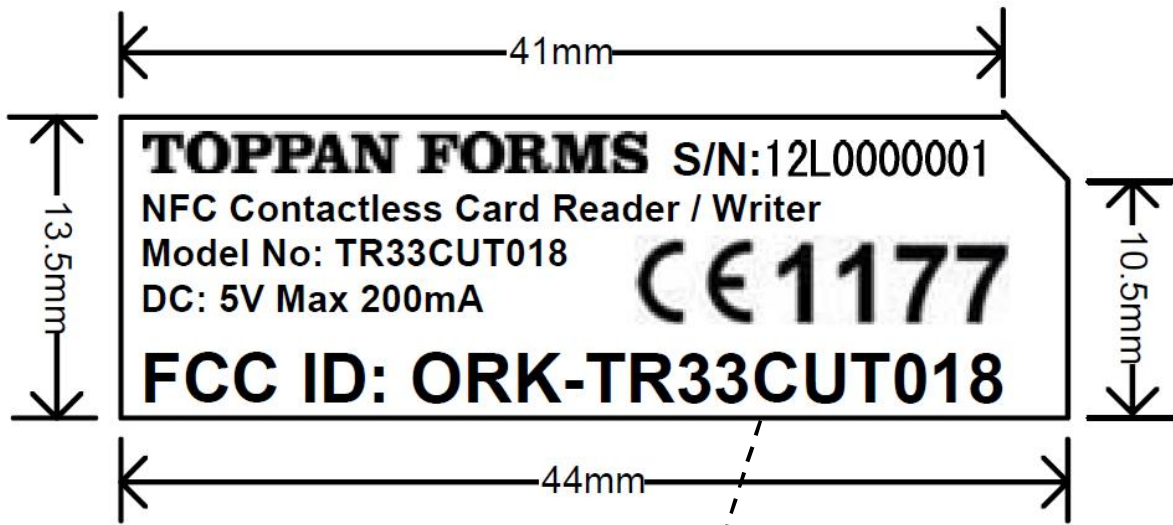

Model: TR33CUT018  
FCC ID: ORK-TR33CUT018  
Label and Location

Sample Label

Physical Location of FCC Label on EUT