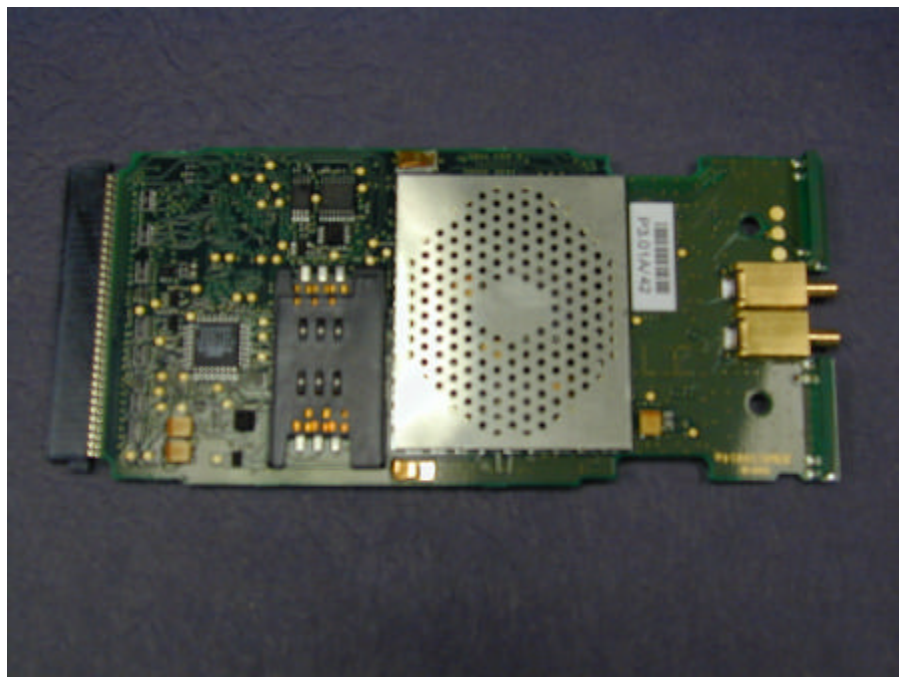

COMPANY NAME: NOKIA WIRELESS BUSINESS COMMUNICATIONS
EUT: NOKIA C110 AND C111
CLIENT REFERENCE NUMBER: QUOTE NUMBER
WORK ORDER NUMBER: 2000156
FCC ID: ORE-C110-C111

APPENDIX I:

EUT INTERNAL PHOTOGRAPHS

COMPANY NAME: NOKIA WIRELESS BUSINESS COMMUNICATIONS
EUT: NOKIA C110 AND C111
CLIENT REFERENCE NUMBER: QUOTE NUMBER
WORK ORDER NUMBER: 2000156
FCC ID: ORE-C110-C111

EUT with connector Top View

EUT with connector Bottom View

COMPANY NAME: NOKIA WIRELESS BUSINESS COMMUNICATIONS
EUT: NOKIA C110 AND C111
CLIENT REFERENCE NUMBER: QUOTE NUMBER
WORK ORDER NUMBER: 2000156
FCC ID: ORE-C110-C111

EUT Solder Side

PCB Component Side

COMPANY NAME: NOKIA WIRELESS BUSINESS COMMUNICATIONS
EUT: NOKIA C110 AND C111
CLIENT REFERENCE NUMBER: QUOTE NUMBER
WORK ORDER NUMBER: 2000156
FCC ID: ORE-C110-C111

PCB with internal antenna & External Antenna Connection