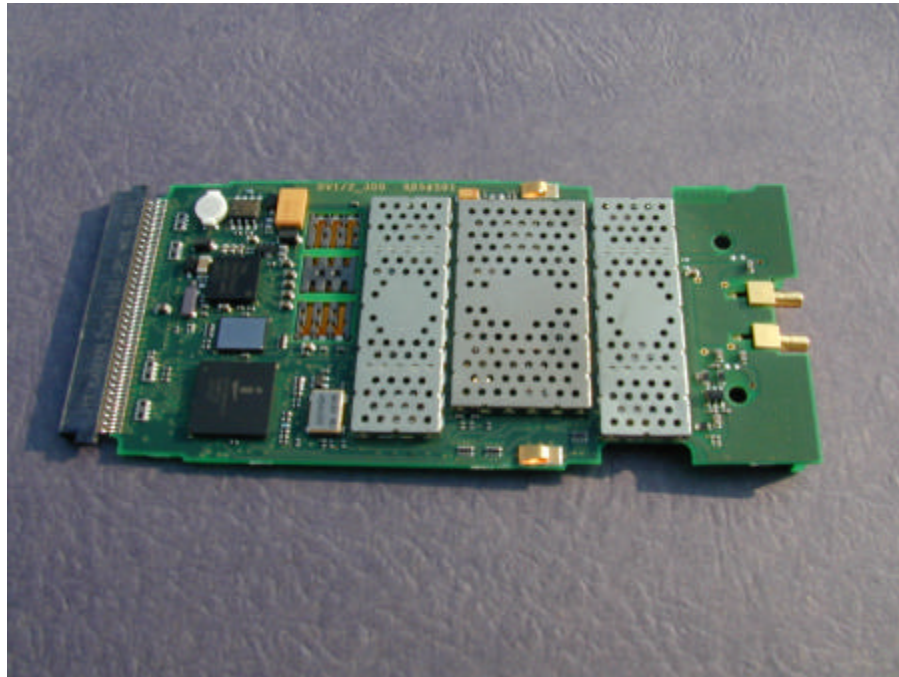

COMPANY NAME: NOKIA WIRELESS BUSINESS COMMUNICATIONS
EUT: NOKIA C110 AND C111
CLIENT REFERENCE NUMBER: QUOTE NUMBER
WORK ORDER NUMBER: 2000156
FCC ID: ORE-C110-C111

APPENDIX I:

EUT INTERNAL PHOTOGRAPHS

COMPANY NAME: NOKIA WIRELESS BUSINESS COMMUNICATIONS
EUT: NOKIA C110 AND C111
CLIENT REFERENCE NUMBER: QUOTE NUMBER
WORK ORDER NUMBER: 2000156
FCC ID: ORE-C110-C111

EUT with connector Top View

EUT with connector Bottom View

COMPANY NAME: NOKIA WIRELESS BUSINESS COMMUNICATIONS
EUT: NOKIA C110 AND C111
CLIENT REFERENCE NUMBER: QUOTE NUMBER
WORK ORDER NUMBER: 2000156
FCC ID: ORE-C110-C111

EUT Solder Side

PCB Component Side

COMPANY NAME: NOKIA WIRELESS BUSINESS COMMUNICATIONS
EUT: NOKIA C110 AND C111
CLIENT REFERENCE NUMBER: QUOTE NUMBER
WORK ORDER NUMBER: 2000156
FCC ID: ORE-C110-C111

PCB with internal antenna & External Antenna Connection

Outside Cover-Top & Bottom

COMPANY NAME: NOKIA WIRELESS BUSINESS COMMUNICATIONS
EUT: NOKIA C110 AND C111
CLIENT REFERENCE NUMBER: QUOTE NUMBER
WORK ORDER NUMBER: 2000156
FCC ID: ORE-C110-C111

Inside Cover -Top & Bottom