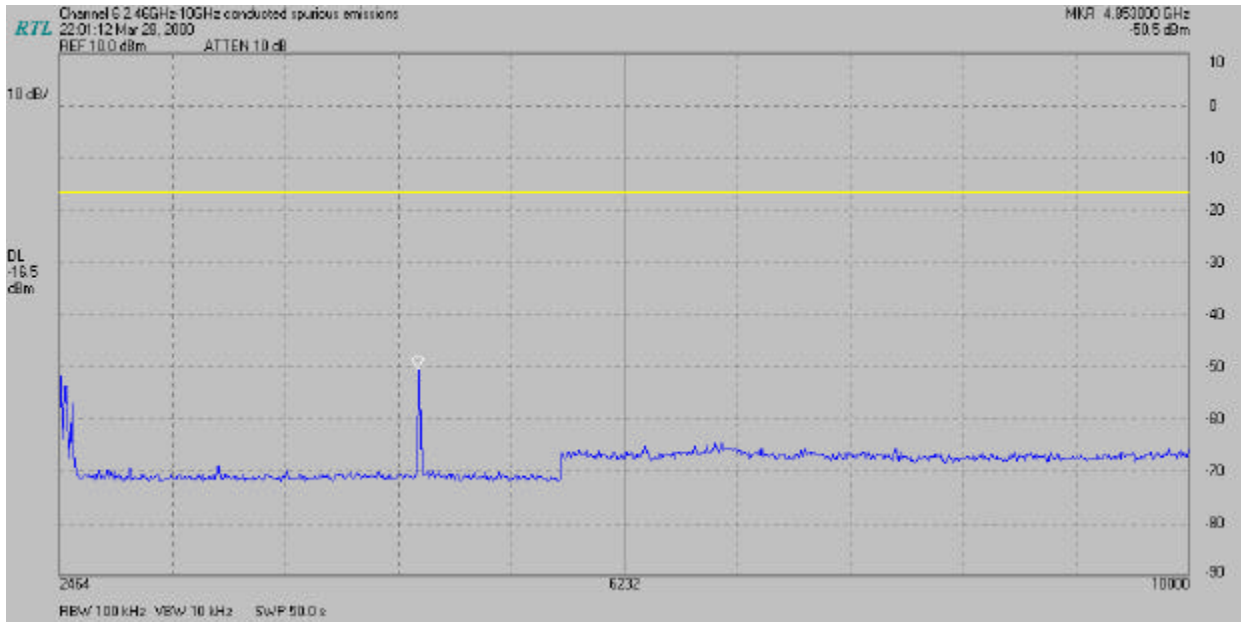

COMPANY NAME: NOKIA WIRELESS BUSINESS COMMUNICATIONS
EUT: NOKIA C110 AND C111
CLIENT REFERENCE NUMBER: QUOTE NUMBER
WORK ORDER NUMBER: 2000156
FCC ID: ORE-C110-C111