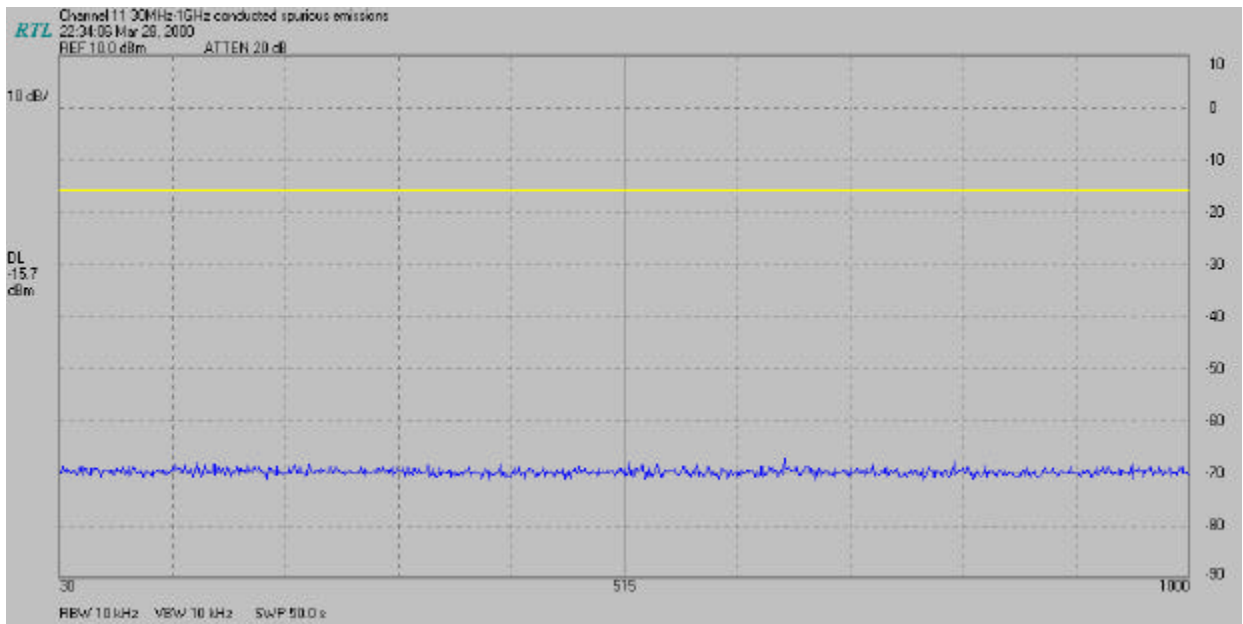

COMPANY NAME: NOKIA WIRELESS BUSINESS COMMUNICATIONS
EUT: NOKIA C110 AND C111
CLIENT REFERENCE NUMBER: QUOTE NUMBER
WORK ORDER NUMBER: 2000156
FCC ID: ORE-C110-C111