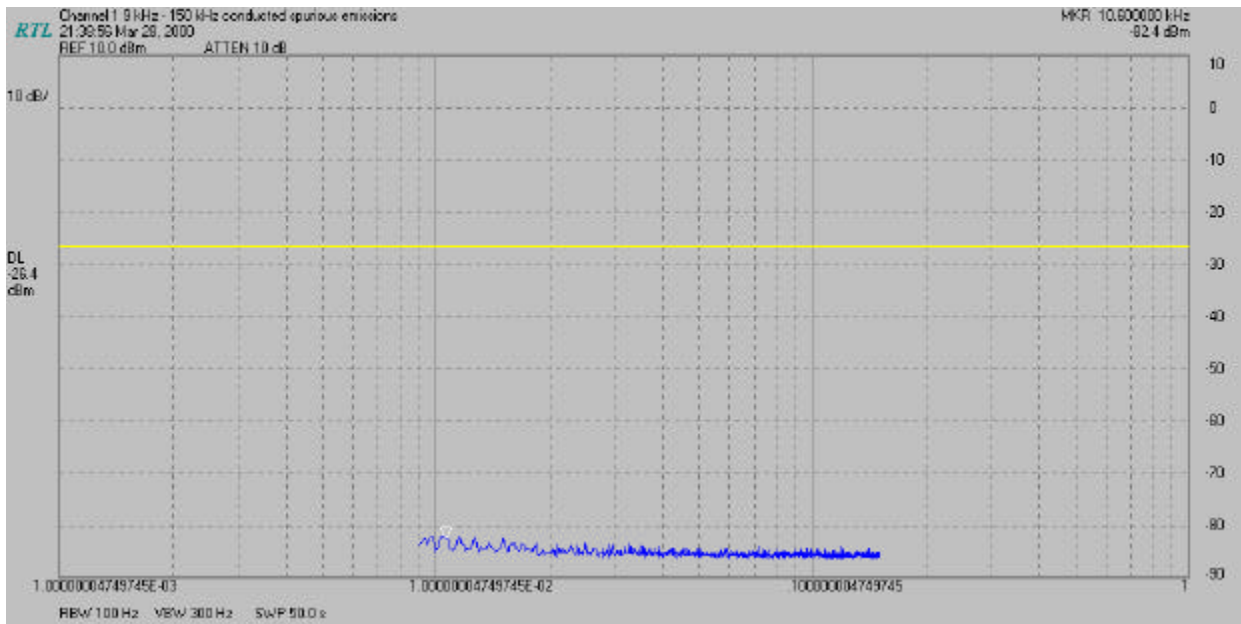

COMPANY NAME: NOKIA WIRELESS BUSINESS COMMUNICATIONS
EUT: NOKIA C110 AND C111
CLIENT REFERENCE NUMBER: QUOTE NUMBER
WORK ORDER NUMBER: 2000156
FCC ID: ORE-C110-C111