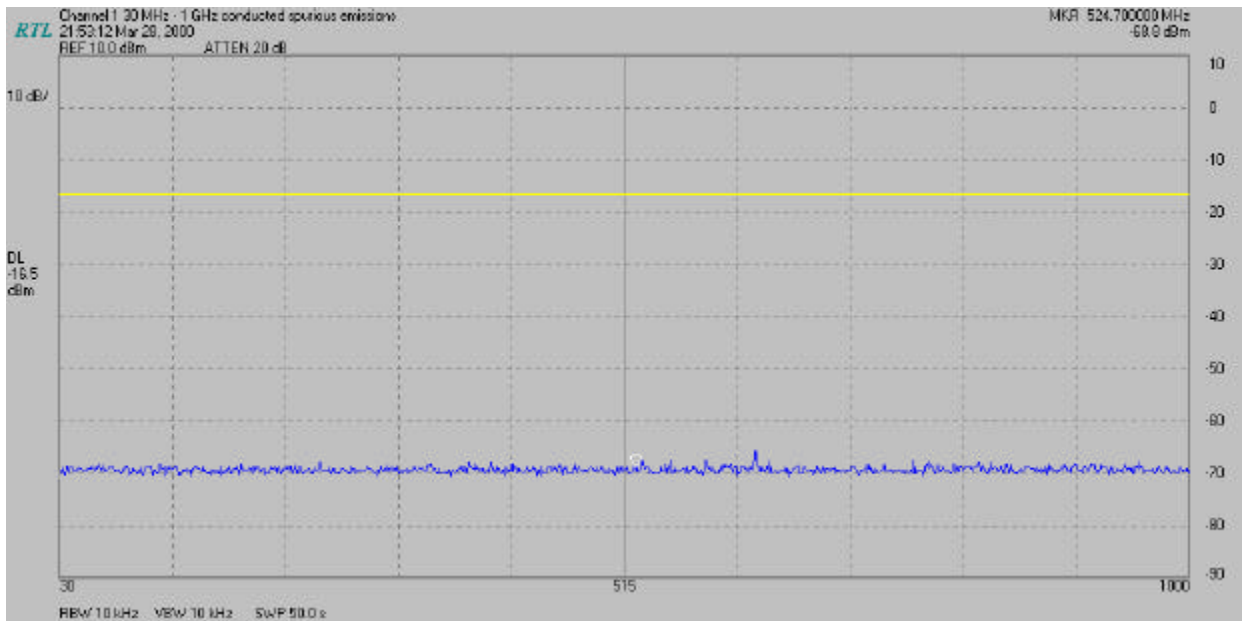

COMPANY NAME: NOKIA WIRELESS BUSINESS COMMUNICATIONS
EUT: NOKIA C110 AND C111
CLIENT REFERENCE NUMBER: QUOTE NUMBER
WORK ORDER NUMBER: 2000156
FCC ID: ORE-C110-C111