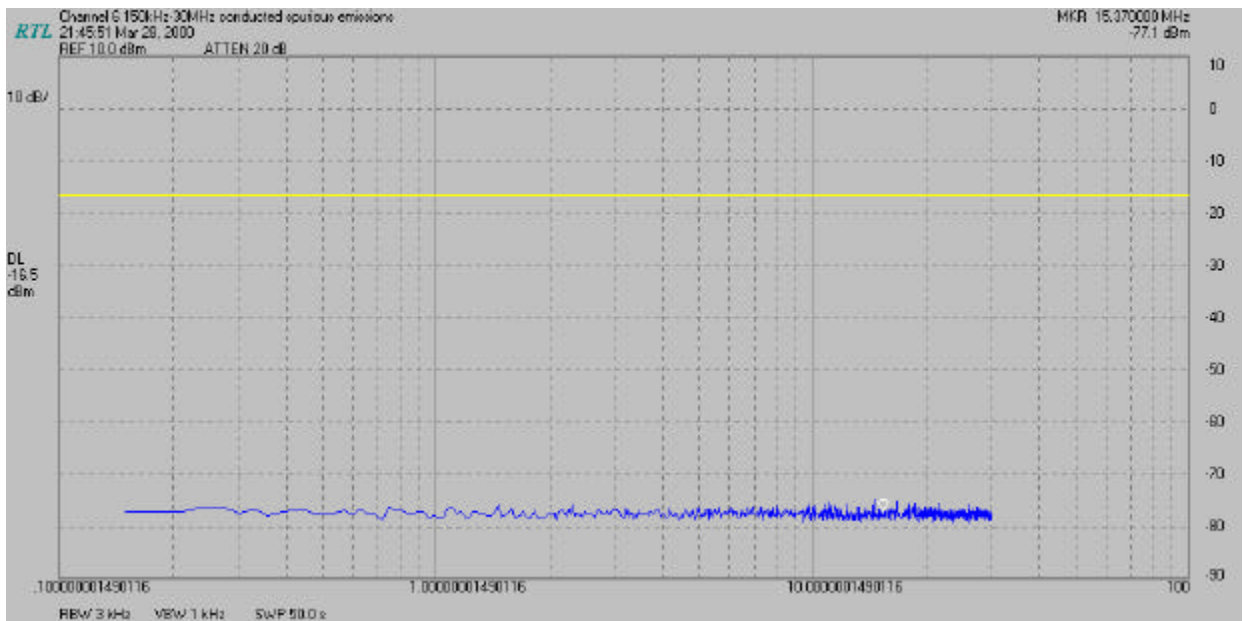

COMPANY NAME: NOKIA WIRELESS BUSINESS COMMUNICATIONS
EUT: NOKIA C110 AND C111
CLIENT REFERENCE NUMBER: QUOTE NUMBER
WORK ORDER NUMBER: 2000156
FCC ID: ORE-C110-C111