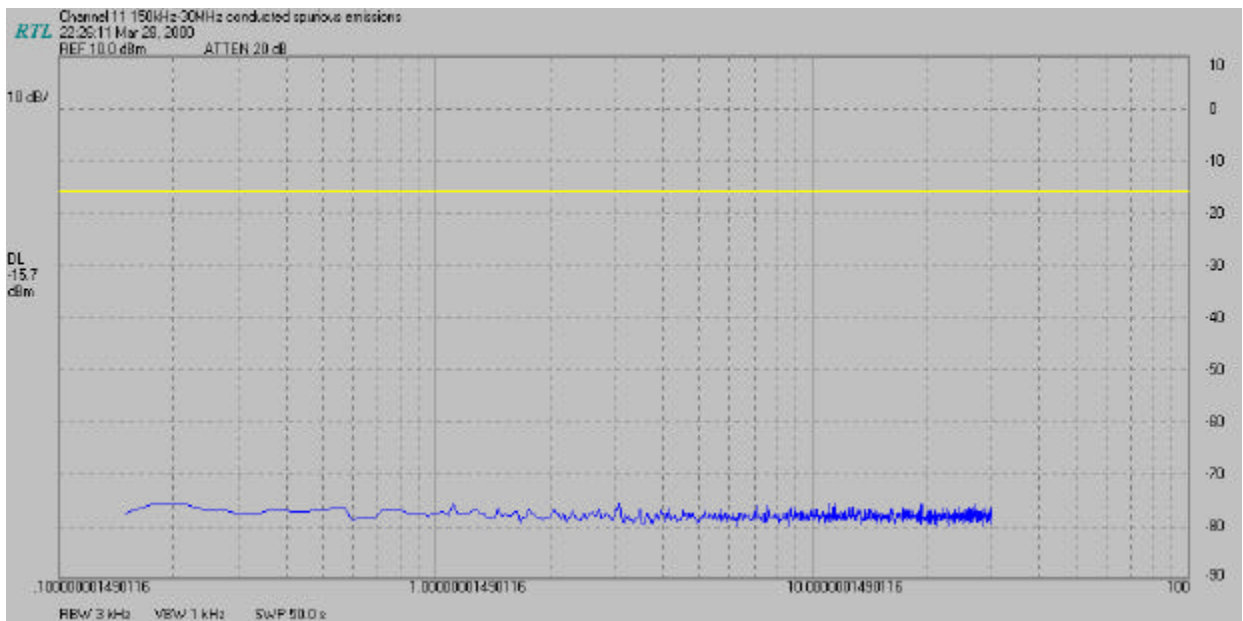

COMPANY NAME: NOKIA WIRELESS BUSINESS COMMUNICATIONS
EUT: NOKIA C110 AND C111
CLIENT REFERENCE NUMBER: QUOTE NUMBER
WORK ORDER NUMBER: 2000156
FCC ID: ORE-C110-C111