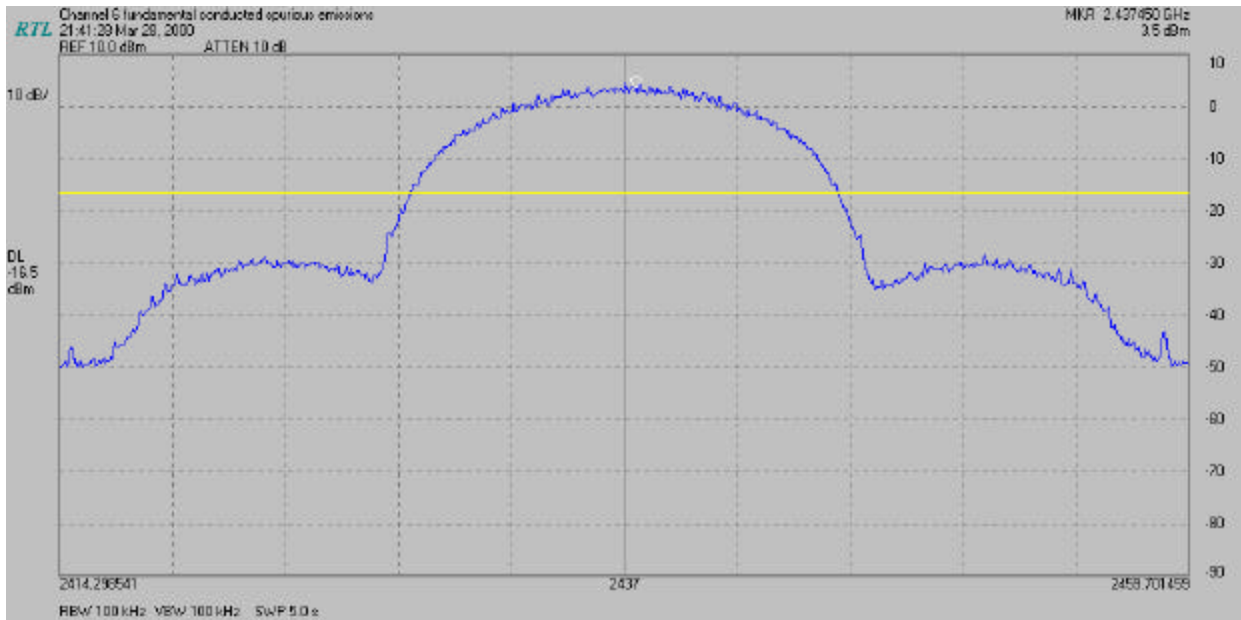

COMPANY NAME: NOKIA WIRELESS BUSINESS COMMUNICATIONS
EUT: NOKIA C110 AND C111
CLIENT REFERENCE NUMBER: QUOTE NUMBER
WORK ORDER NUMBER: 2000156
FCC ID: ORE-C110-C111