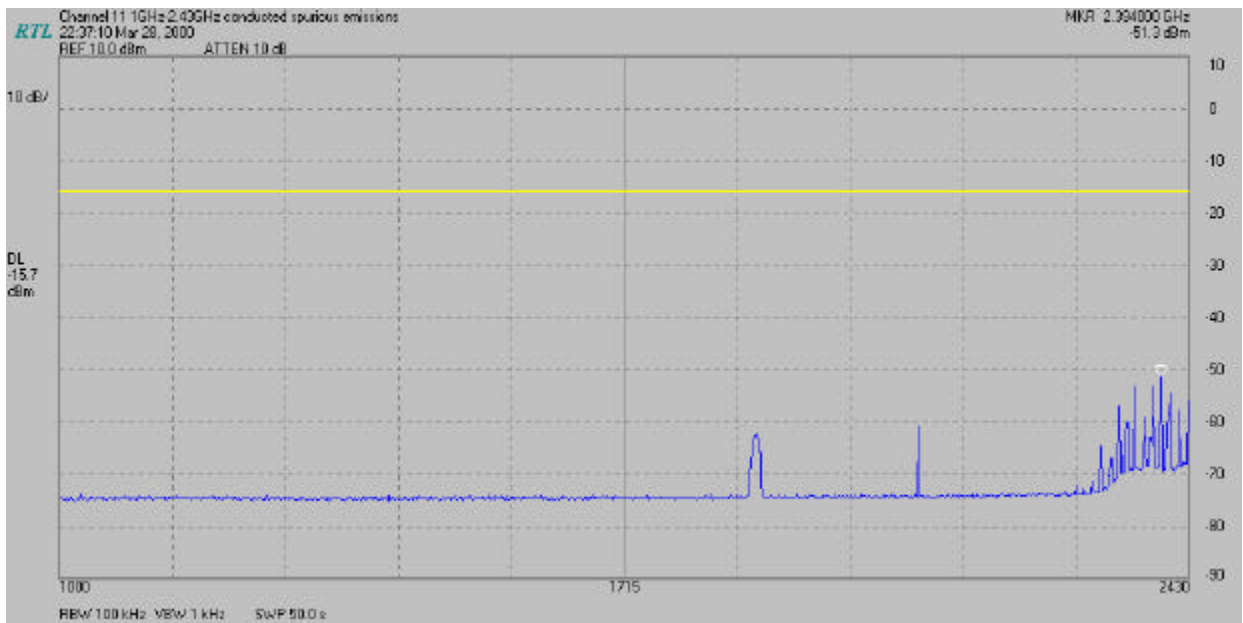

COMPANY NAME: NOKIA WIRELESS BUSINESS COMMUNICATIONS
EUT: NOKIA C110 AND C111
CLIENT REFERENCE NUMBER: QUOTE NUMBER
WORK ORDER NUMBER: 2000156
FCC ID: ORE-C110-C111