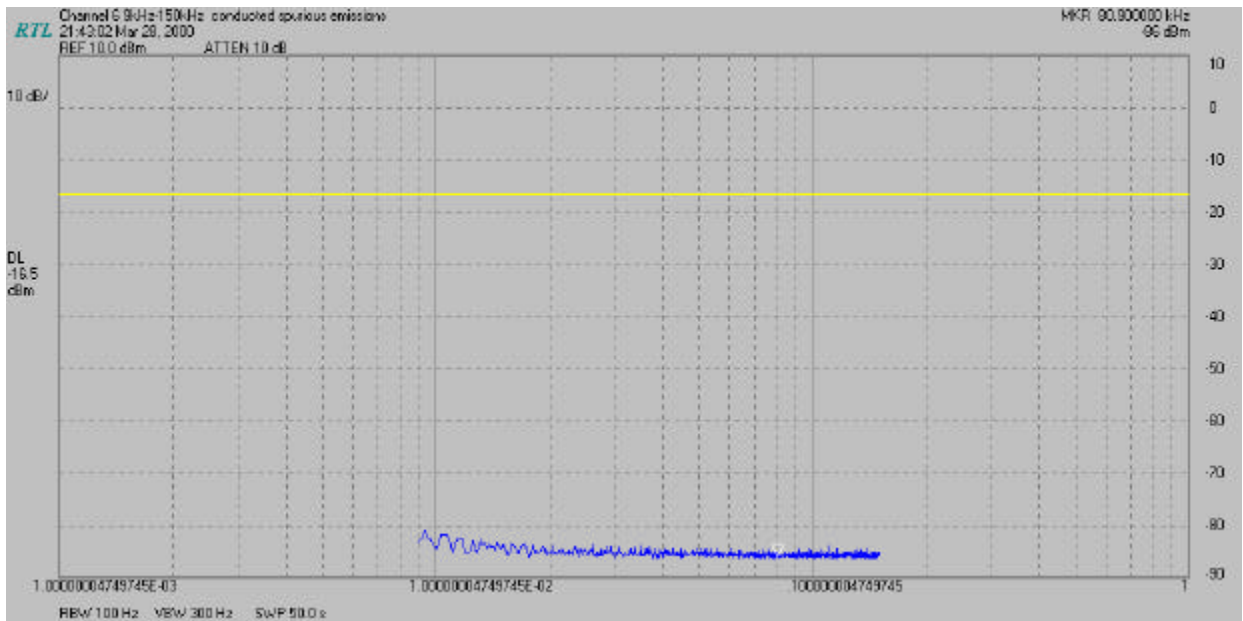

COMPANY NAME: NOKIA WIRELESS BUSINESS COMMUNICATIONS
EUT: NOKIA C110 AND C111
CLIENT REFERENCE NUMBER: QUOTE NUMBER
WORK ORDER NUMBER: 2000156
FCC ID: ORE-C110-C111