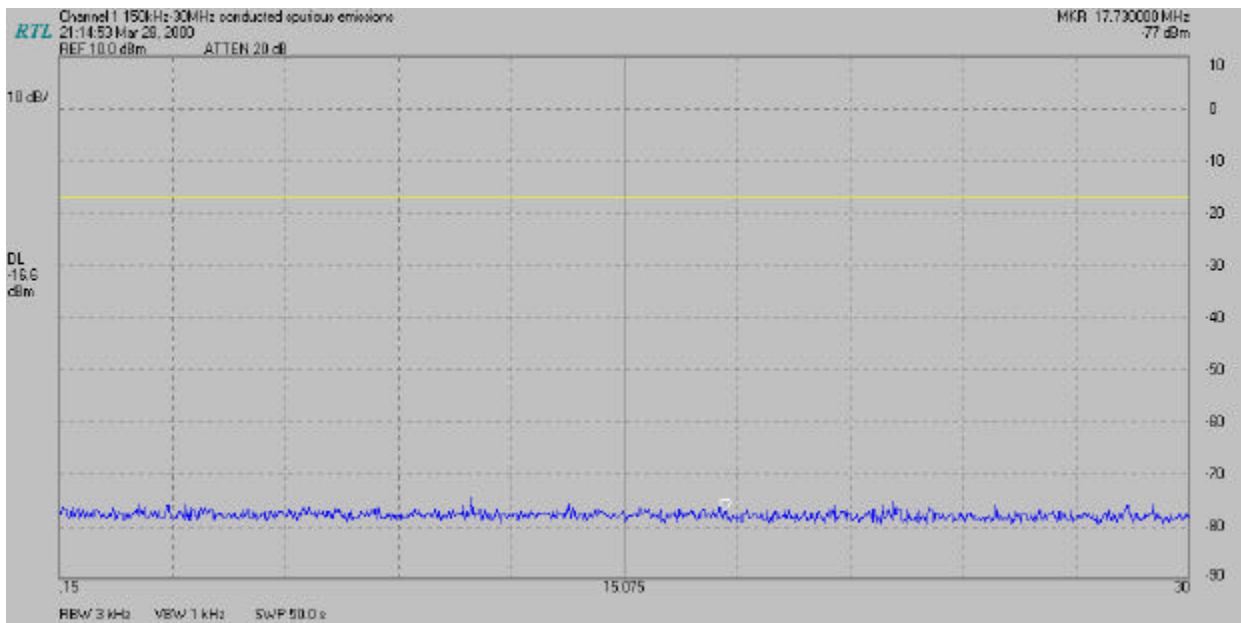

COMPANY NAME: NOKIA WIRELESS BUSINESS COMMUNICATIONS
EUT: NOKIA C110 AND C111
CLIENT REFERENCE NUMBER: QUOTE NUMBER
WORK ORDER NUMBER: 2000156
FCC ID: ORE-C110-C111