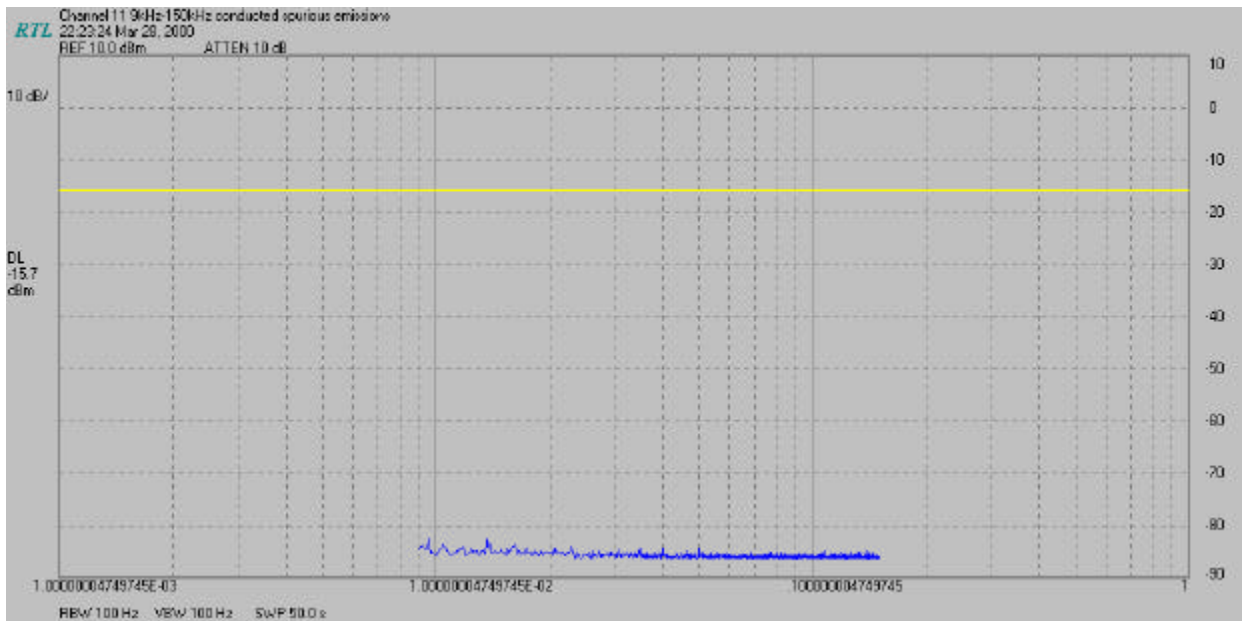

COMPANY NAME: NOKIA WIRELESS BUSINESS COMMUNICATIONS
EUT: NOKIA C110 AND C111
CLIENT REFERENCE NUMBER: QUOTE NUMBER
WORK ORDER NUMBER: 2000156
FCC ID: ORE-C110-C111