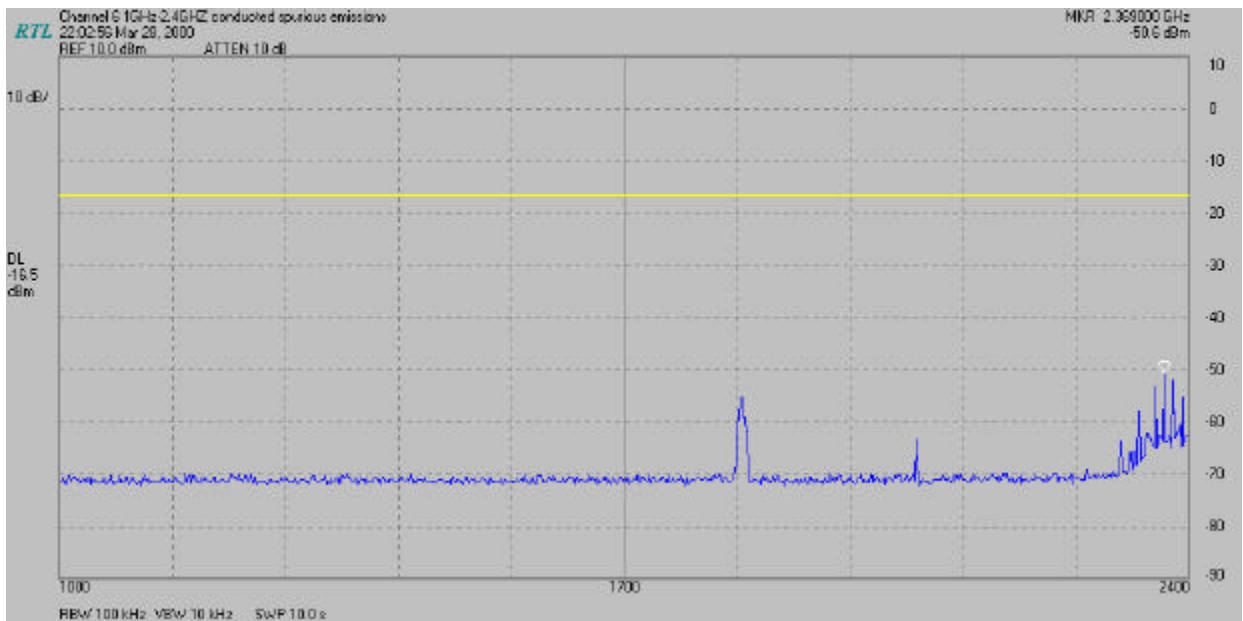

COMPANY NAME: NOKIA WIRELESS BUSINESS COMMUNICATIONS
EUT: NOKIA C110 AND C111
CLIENT REFERENCE NUMBER: QUOTE NUMBER
WORK ORDER NUMBER: 2000156
FCC ID: ORE-C110-C111