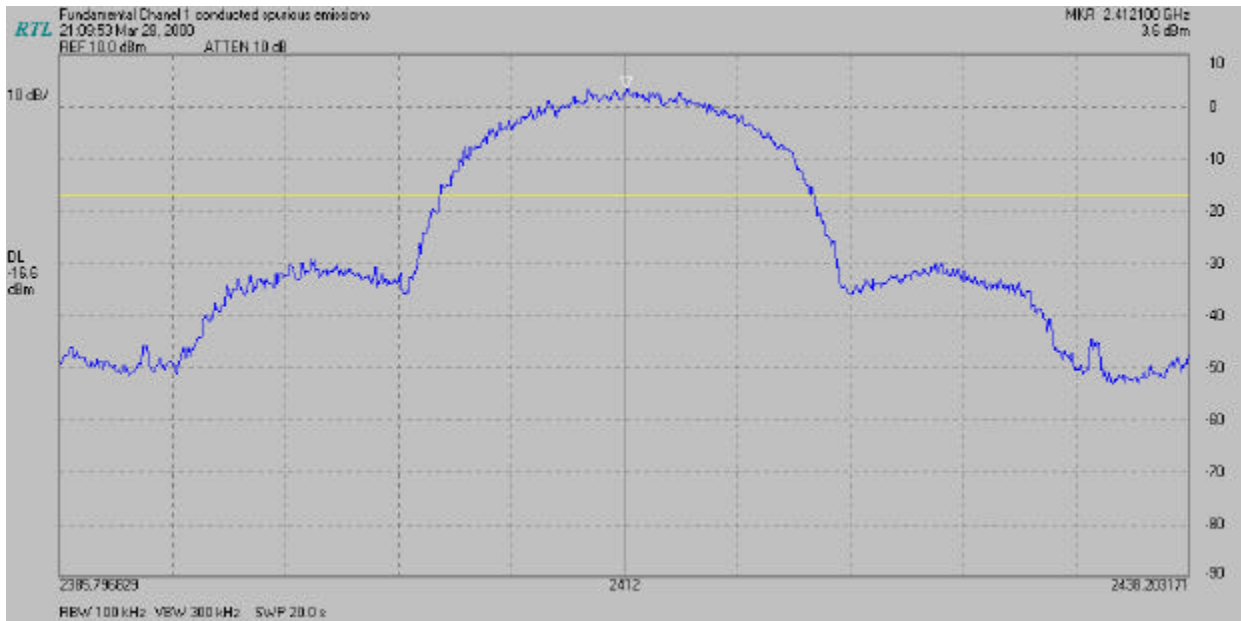

COMPANY NAME: NOKIA WIRELESS BUSINESS COMMUNICATIONS
EUT: NOKIA C110 AND C111
CLIENT REFERENCE NUMBER: QUOTE NUMBER
WORK ORDER NUMBER: 2000156
FCC ID: ORE-C110-C111