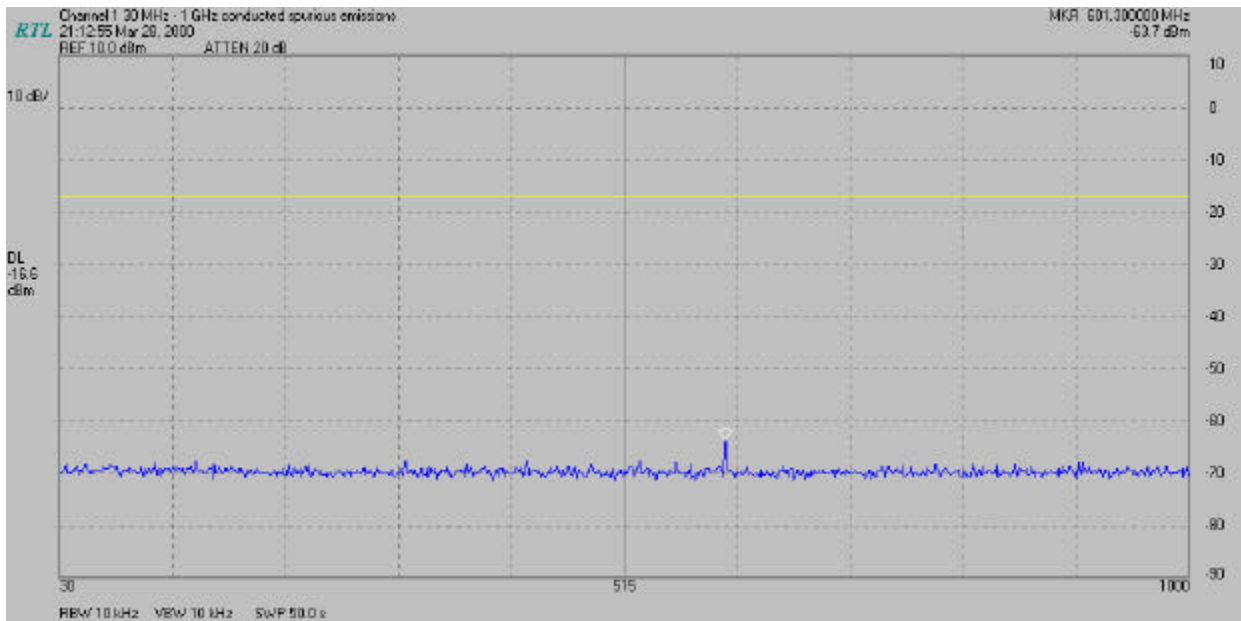

COMPANY NAME: NOKIA WIRELESS BUSINESS COMMUNICATIONS
EUT: NOKIA C110 AND C111
CLIENT REFERENCE NUMBER: QUOTE NUMBER
WORK ORDER NUMBER: 2000156
FCC ID: ORE-C110-C111