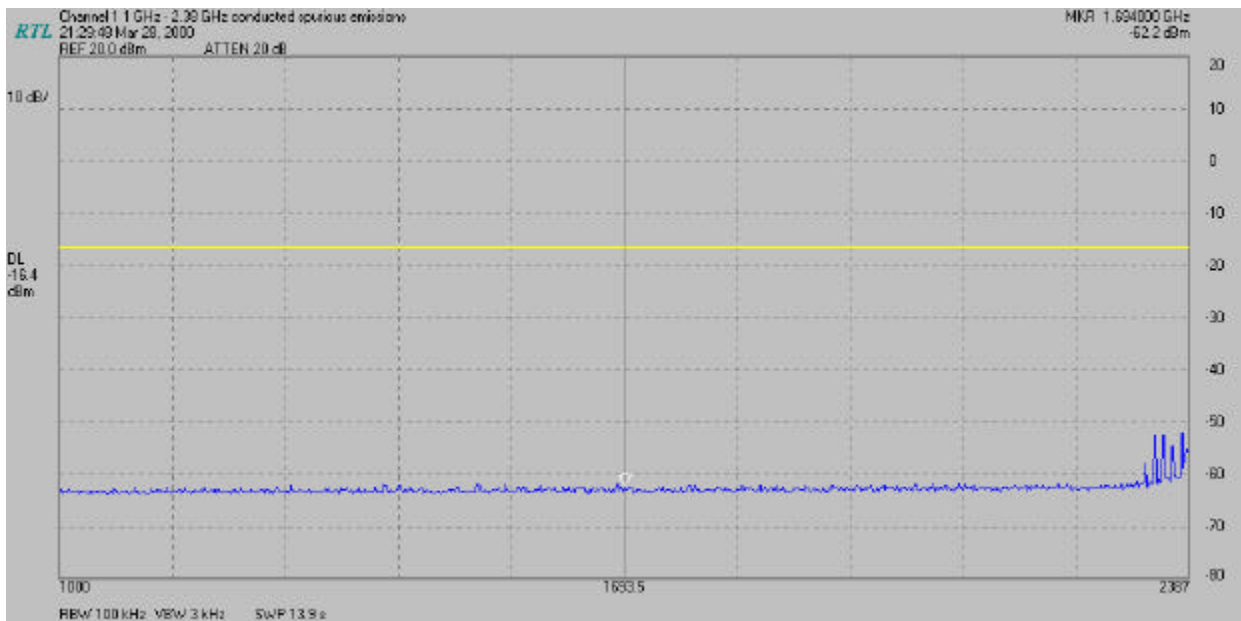

COMPANY NAME: NOKIA WIRELESS BUSINESS COMMUNICATIONS
EUT: NOKIA C110 AND C111
CLIENT REFERENCE NUMBER: QUOTE NUMBER
WORK ORDER NUMBER: 2000156
FCC ID: ORE-C110-C111