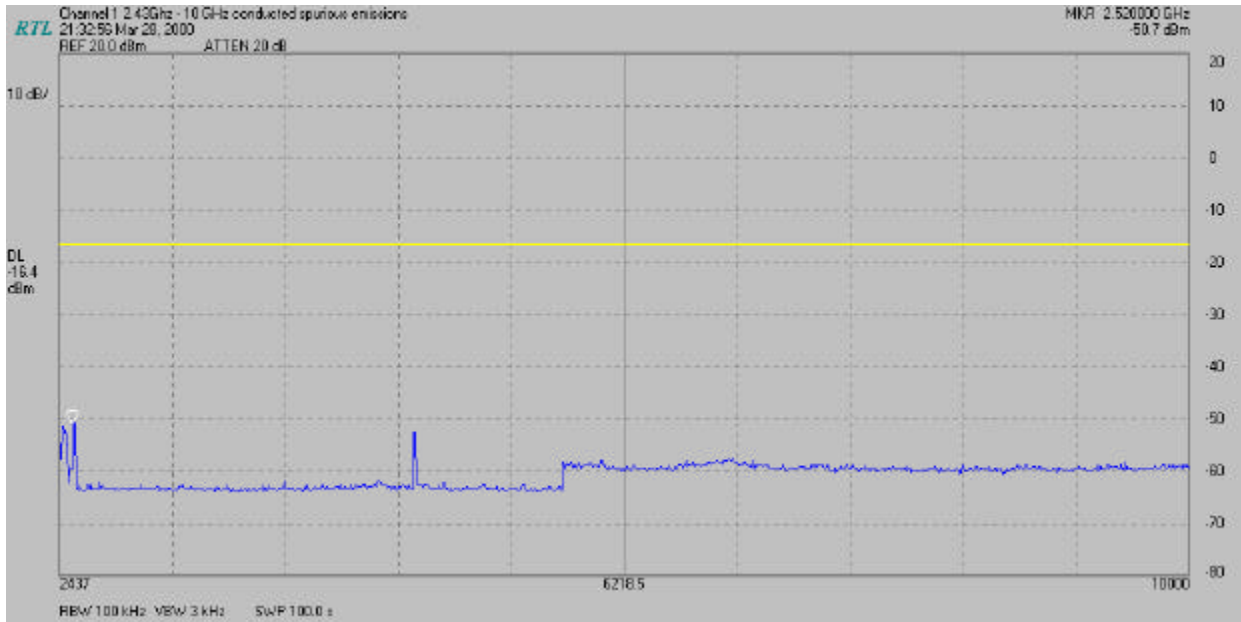

COMPANY NAME: NOKIA WIRELESS BUSINESS COMMUNICATIONS
EUT: NOKIA C110 AND C111
CLIENT REFERENCE NUMBER: QUOTE NUMBER
WORK ORDER NUMBER: 2000156
FCC ID: ORE-C110-C111