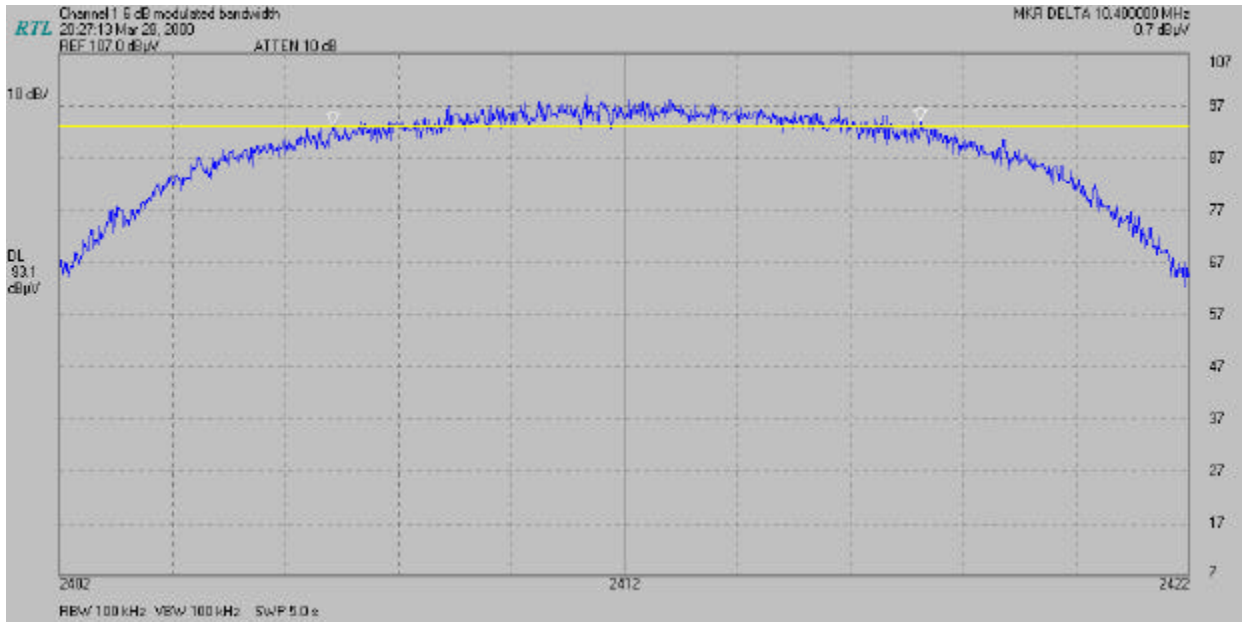

COMPANY NAME: NOKIA WIRELESS BUSINESS COMMUNICATIONS
EUT: NOKIA C110 AND C111
CLIENT REFERENCE NUMBER: QUOTE NUMBER
WORK ORDER NUMBER: 2000156
FCC ID: ORE-C110-C111

APPENDIX C:

BANDWIDTH PLOTS

COMPANY NAME: NOKIA WIRELESS BUSINESS COMMUNICATIONS
EUT: NOKIA C110 AND C111
CLIENT REFERENCE NUMBER: QUOTE NUMBER
WORK ORDER NUMBER: 2000156
FCC ID: ORE-C110-C111