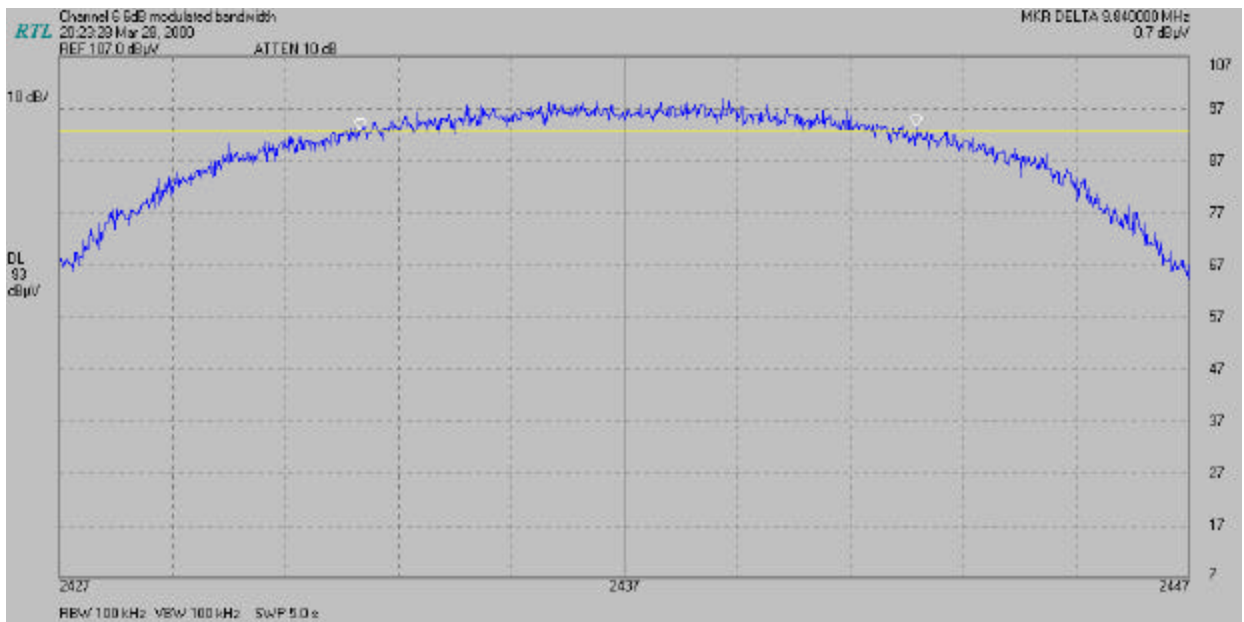

COMPANY NAME: NOKIA WIRELESS BUSINESS COMMUNICATIONS
EUT: NOKIA C110 AND C111
CLIENT REFERENCE NUMBER: QUOTE NUMBER
WORK ORDER NUMBER: 2000156
FCC ID: ORE-C110-C111

APPENDIX C:

BANDWIDTH PLOTS

COMPANY NAME: NOKIA WIRELESS BUSINESS COMMUNICATIONS
EUT: NOKIA C110 AND C111
CLIENT REFERENCE NUMBER: QUOTE NUMBER
WORK ORDER NUMBER: 2000156
FCC ID: ORE-C110-C111

COMPANY NAME: NOKIA WIRELESS BUSINESS COMMUNICATIONS
EUT: NOKIA C110 AND C111
CLIENT REFERENCE NUMBER: QUOTE NUMBER
WORK ORDER NUMBER: 2000156
FCC ID: ORE-C110-C111