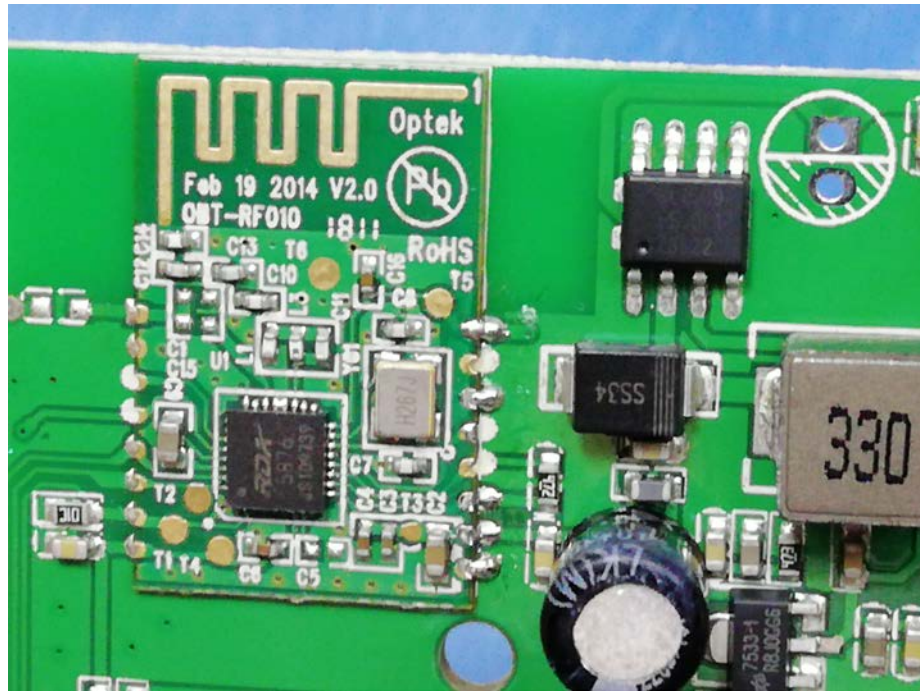

### Internal Photos

Power board 1:

Reference No.: WTS18S04108768-2W

Power board 2:

Reference No.: WTS18S04108768-2W

Reference No.: WTS18S04108768-2W

Other board

====End====