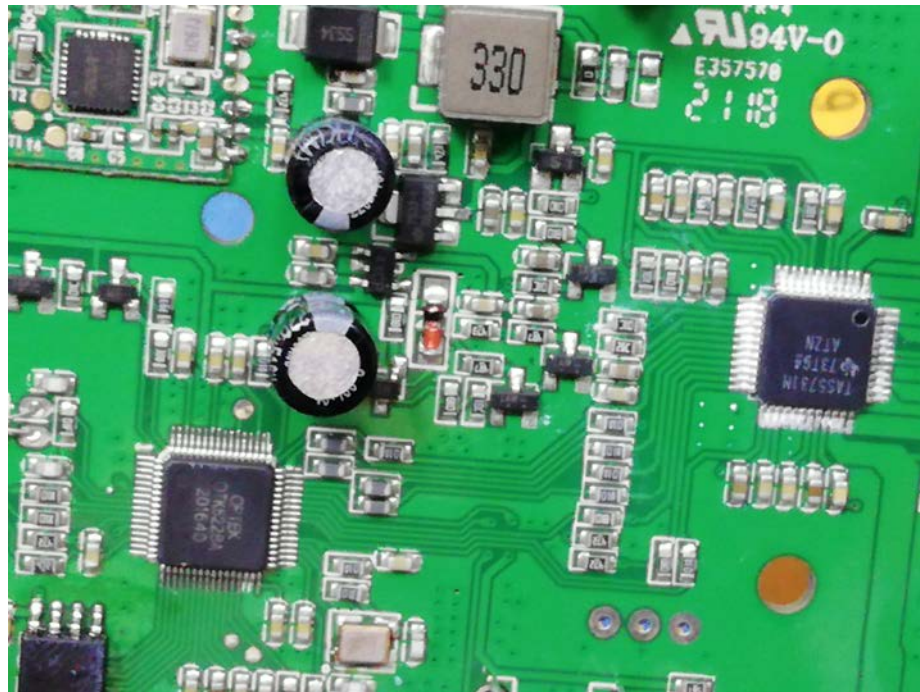

### Internal Photos

Power board 1:

Reference No.: WTS18S04108768-2W

Power board 2:

Reference No.: WTS18S04108768-2W

Reference No.: WTS18S04108768-2W

Other board

====End====