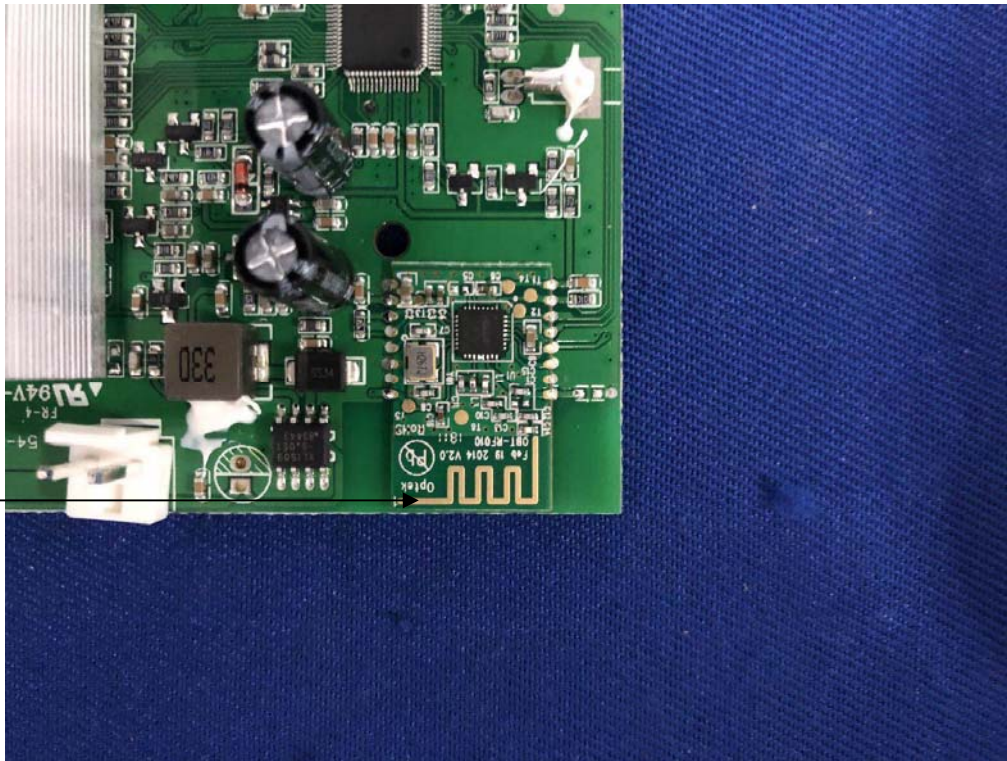

Internal Photos
M/N: Sub 6.5

Internal Photos

M/N: Sub 6.5

Internal Photos

M/N: Sub 6.5

Bluetooth
Antenna

Internal Photos

M/N: Sub 6.5