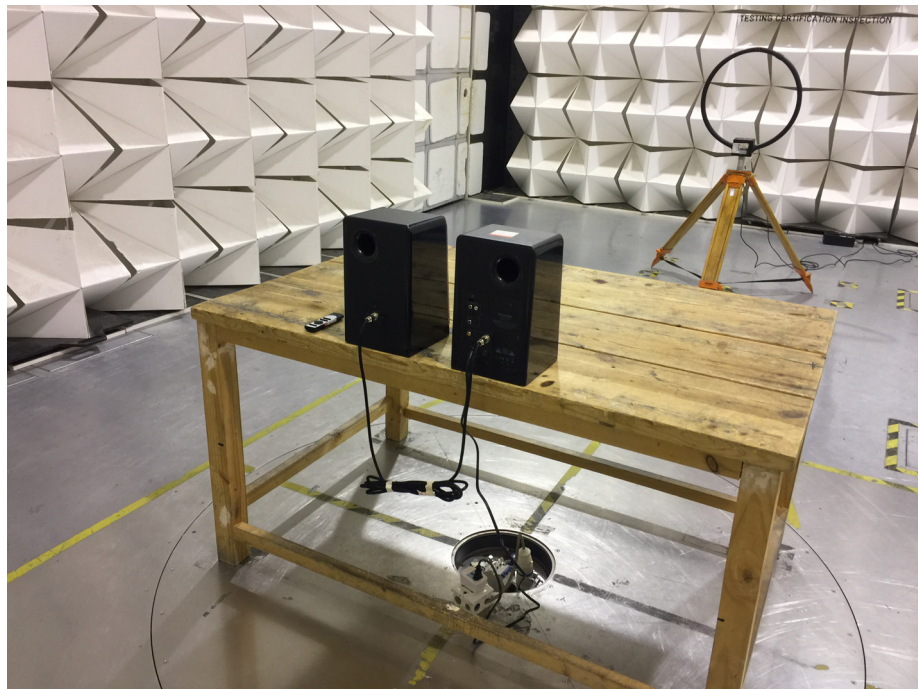

## Photographs-Model SOLO11Test Setup Photos

### Photograph – Conducted Emission Test Setup Photos

### Photograph - Spurious Emissions Radiated Test Setup Photos

For 9 kHz to 30 MHz

For 30 MHz-1000 MHz

Above 1GHz