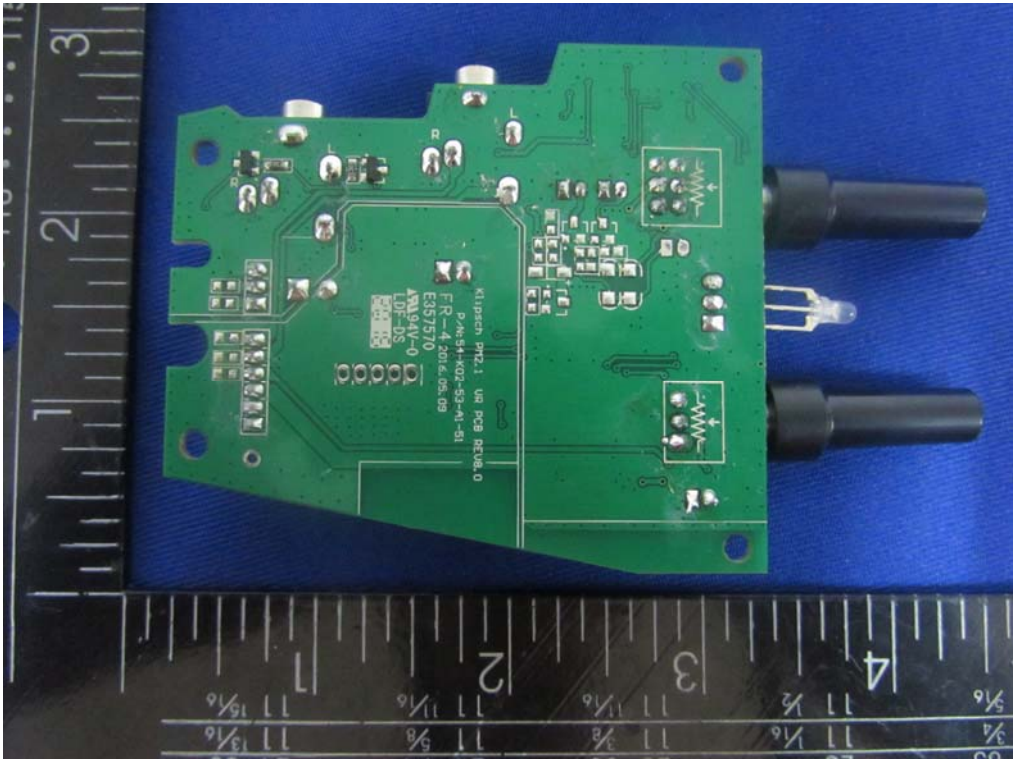

**Internal Photos**  
M/N: ProMedia 2.1 BT

**Internal Photos**  
M/N: ProMedia 2.1 BT

Bluetooth  
Antenna

---

**Internal Photos**  
M/N: ProMedia 2.1 BT