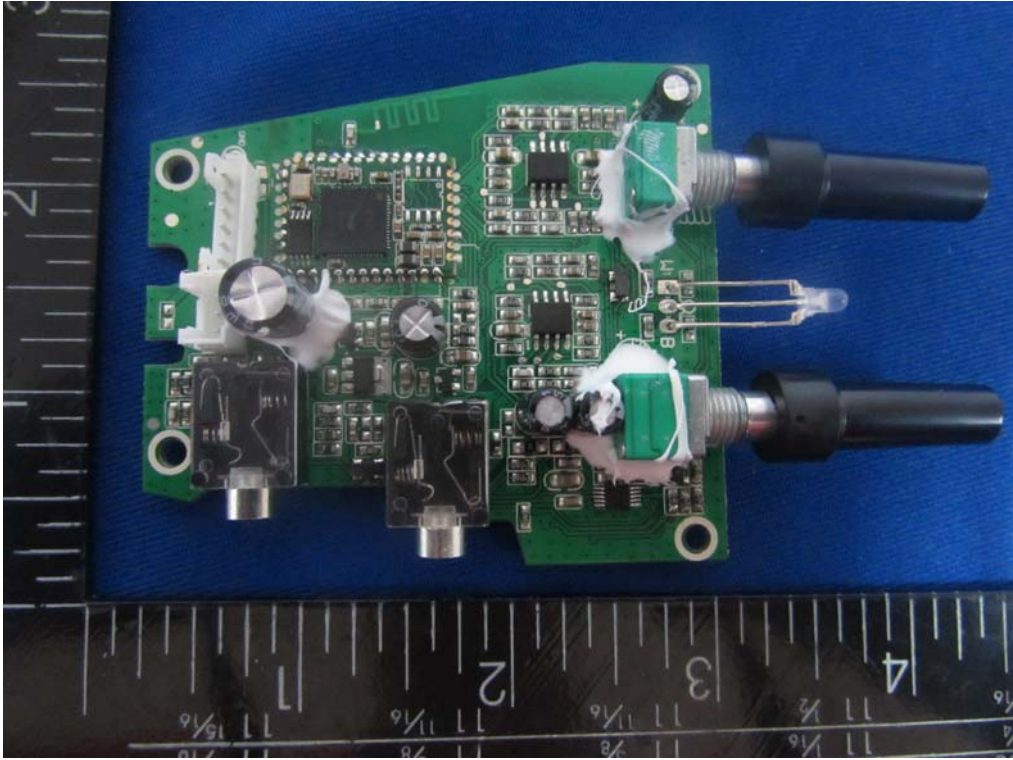

**Internal Photos**  
M/N: ProMedia 2.1 BT

**Internal Photos**  
M/N: ProMedia 2.1 BT

Bluetooth  
Antenna

---

**Internal Photos**  
M/N: ProMedia 2.1 BT