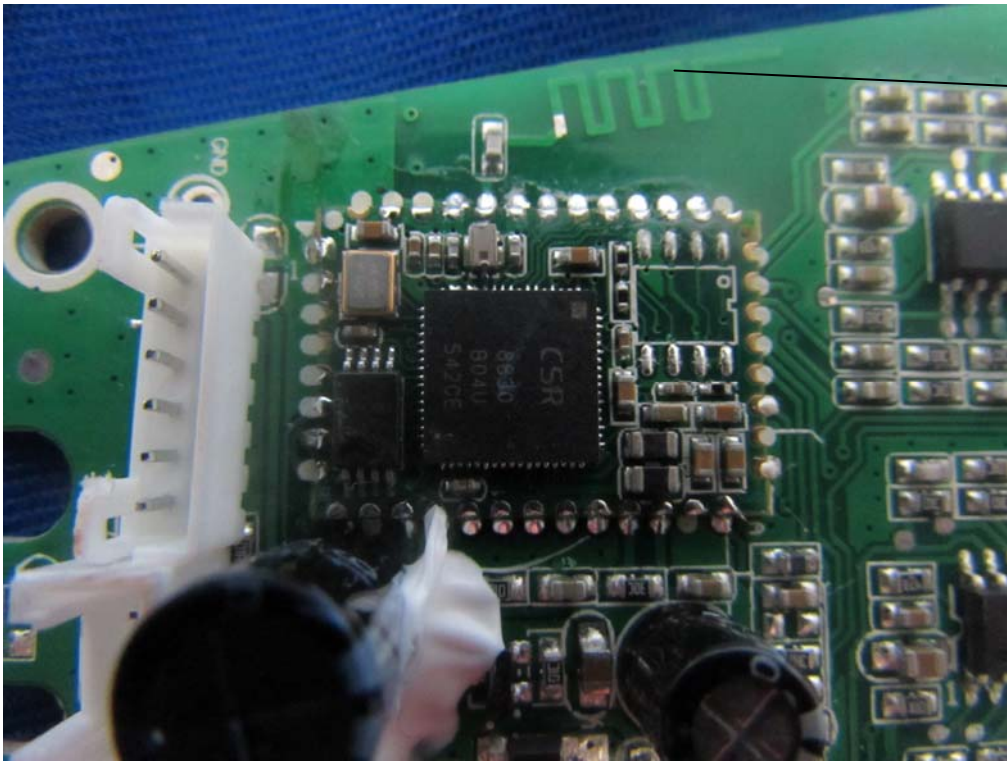

**Internal Photos**  
M/N: ProMedia 2.1 BT

**Internal Photos**  
M/N: ProMedia 2.1 BT

Bluetooth  
Antenna

---

**Internal Photos**  
M/N: ProMedia 2.1 BT