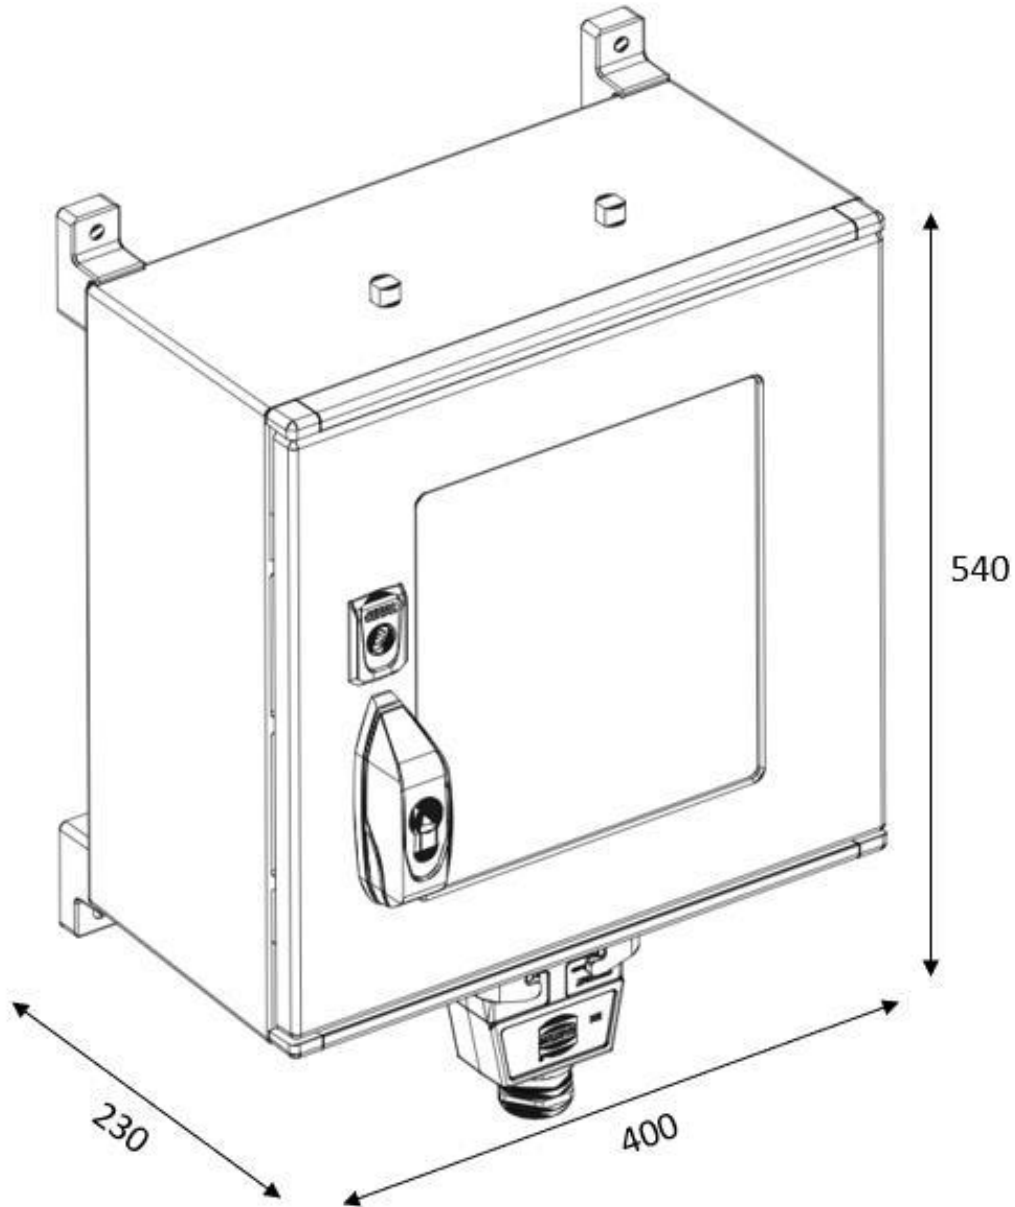

EXTERNAL PHOTOS OF EQUIPMENT

FCCID: QQMRSEFBOX

LCIE

LCIE SUD EST
 Laboratoire de Moirans
 Z.I. Centr'Alp
 170, Rue de Chatagnon
 38430 MOIRANS – France

6710985
 Description: 2.4GHz RSEF Box (Full operating sample for testing)
 Customer: JAY ELECTRONIQUE SAS
 Received Date: 2023-DEC-19 09:33:21
 Labware Project No.: 1002156497
 Order No.: 18067334
 Oracle Project No.: 4791096025
 1 of 1

UL LISTED
 Industrial Control Equipment
 E483765

JAY F38334 St Ismier 10/24
 Wireless safety logic signal transmitter RSEFBox
 OCADO Part Number: GLEB39-AM9-949-969-C
 JAY Part Number: RSDWBA1940969C-1
 Serial Number: 231227401 Code ID: 8AF4-6
 Channel: S4
 2.4GHz 24VDC 500mA