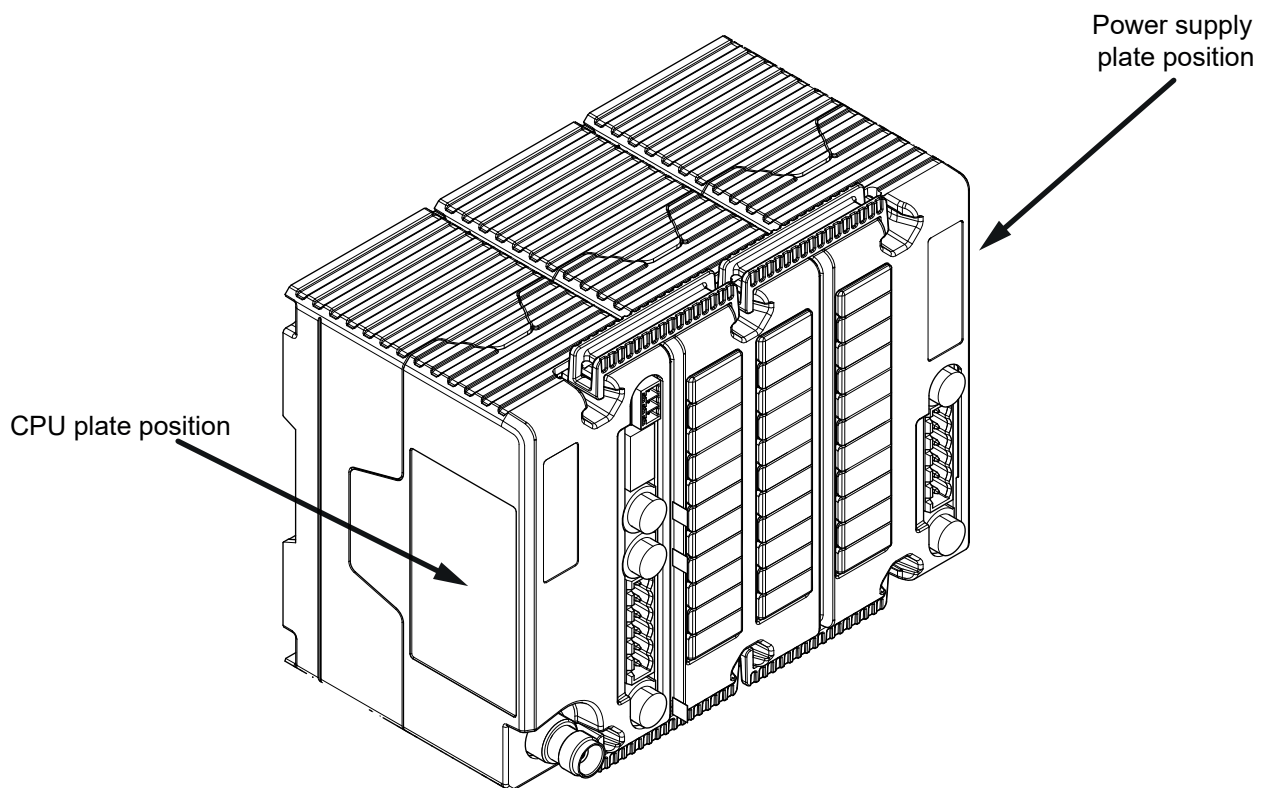

MODEL: TWS	TYPE NN1YH
RADIO MODULE	AIRTCPUFH
FREQUENCY	863-870MHz
FREQUENCY	915-928MHz
FCC ID: OQA-TWSNN1YH	
IC: 9061A-TWSNN1YH	
HVIN: TWSNN1YH	
<small>TA1615-01</small>	
CPU MODULE	

Model TWS Type NN1YH label