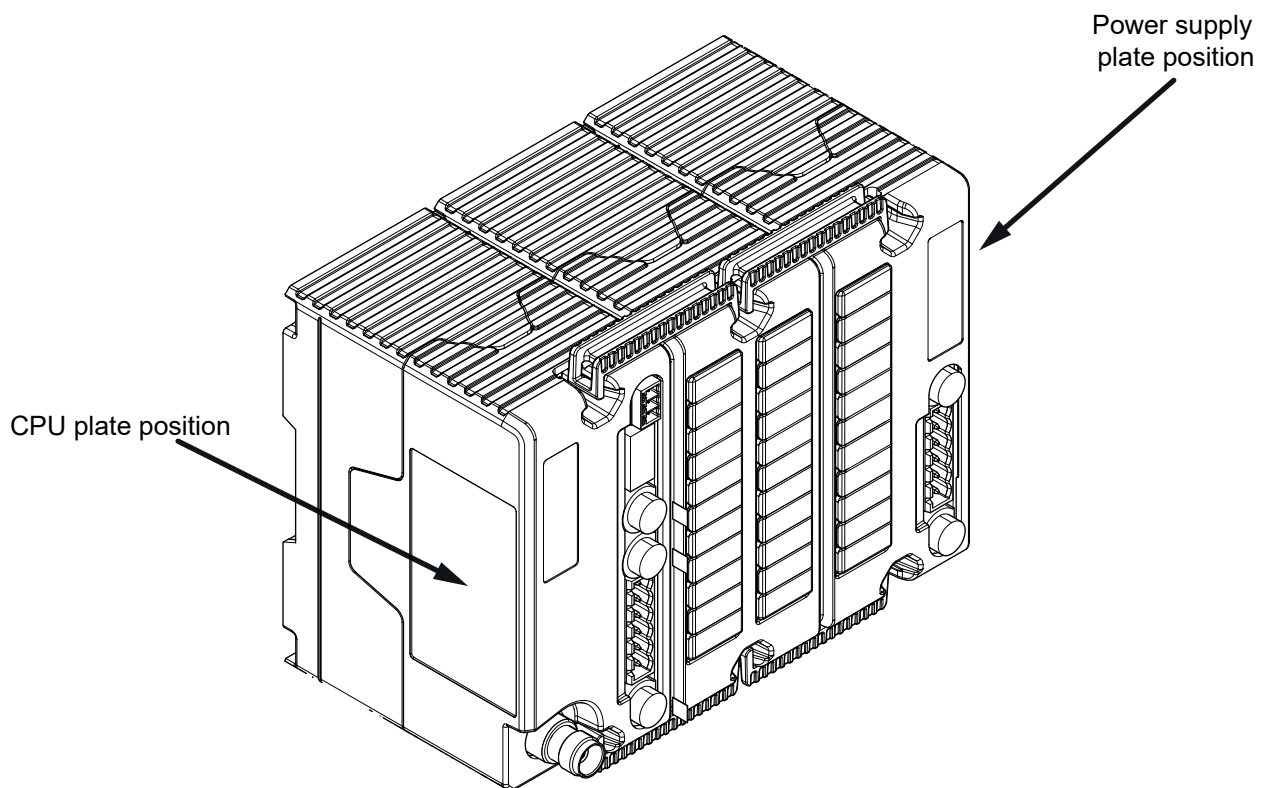

MODEL: TWS	TYPE NN1WH
RADIO MODULE	AIRTCPUFH
FREQUENCY	863-870MHz
FREQUENCY	915-928MHz
FCC ID: OQA-TWSNN1WH	
IC: 9061A-TWSNN1WH	
HVIN: TWSNN1WH	
<small>TA1614-01</small>	
CPU MODULE	

Model TWS Type NN1WH label