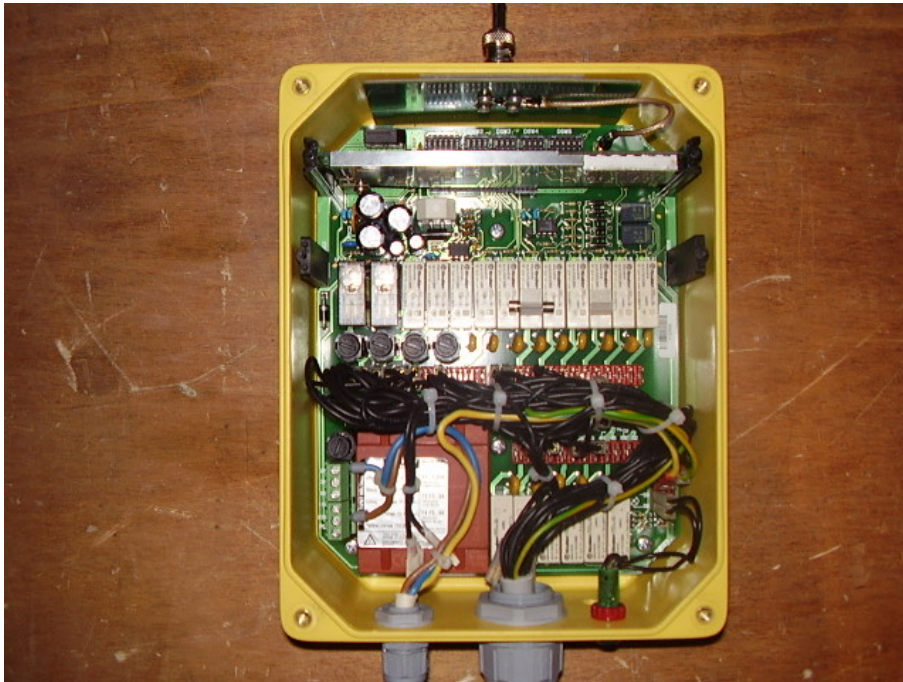

## INTERNAL PHOTO

**Type R402 Model 156D Configuration C02**

**Independent Testing Laboratory**  
**TÜV Rheinland Appointed Laboratory**  
**Accredited by PTT Ministry**  
**Competent Body**

---

CMC Centro Misure Compatibilità S.r.l. - Via dell'Elettronica, 12/C - 36016 Thiene (VI) - ITALY - tel./fax +39 0445 367702  
http://www.cmclab.it e-mail: [info@cmclab.it](mailto:info@cmclab.it)

Radio Module

Radio Module without shield