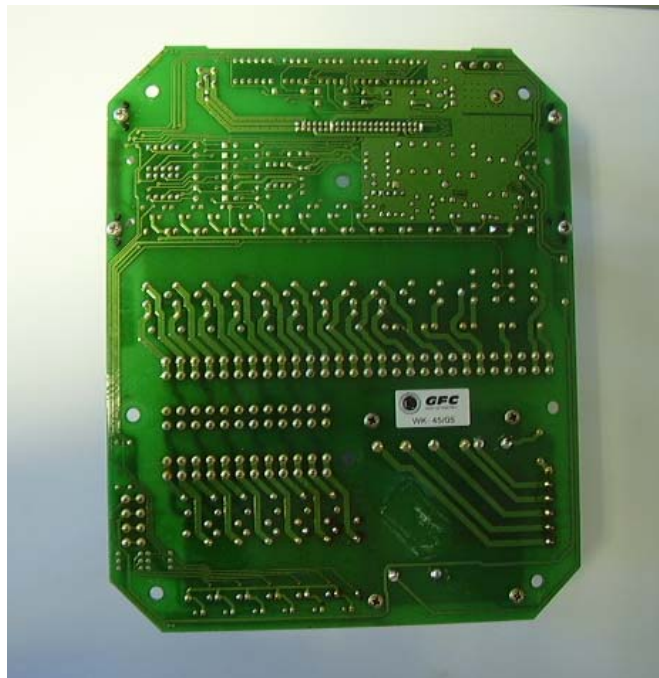

Radio Module

Independent Testing Laboratory
TÜV Rheinland Appointed Laboratory
Accredited by PTT Ministry
Competent Body

CMC Centro Misure Compatibilità S.r.l. - Via dell'Electronica, 12/C - 36016 Thiene (VI) - ITALY - tel./fax +39 0445 367702
<http://www.cmclab.it> e-mail: info@cmclab.it