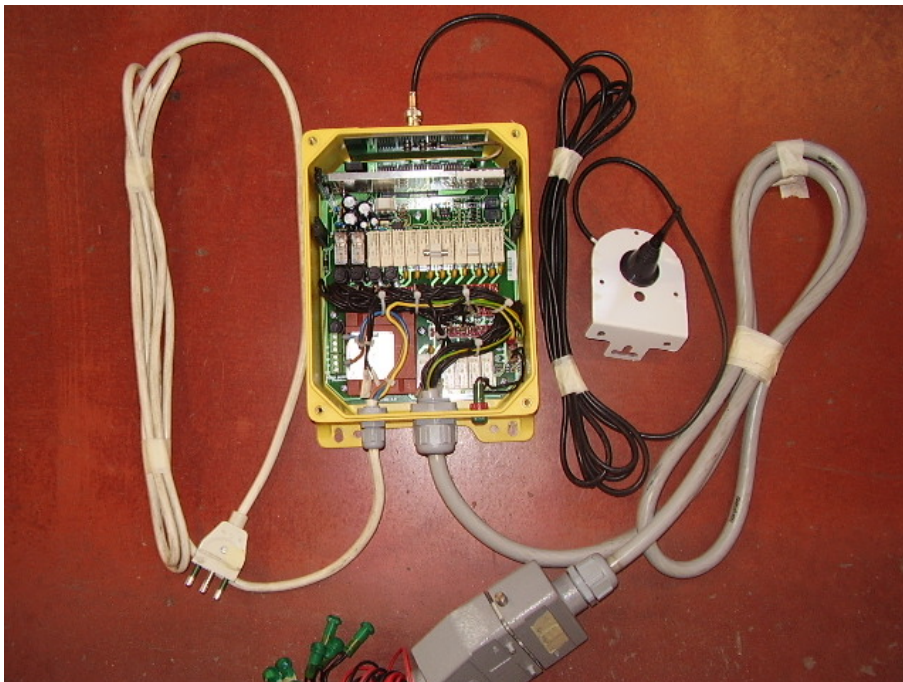

## INTERNAL PHOTO

**Type R402 Model 156D Configuration C02**

**Independent Testing Laboratory**  
**TÜV Rheinland Appointed Laboratory**  
**Accredited by PTT Ministry**  
**Competent Body**

---

CMC Centro Misure Compatibilità S.r.l. - Via dell'Elettronica, 12/C - 36016 Thiene (VI) - ITALY - tel./fax +39 0445 367702  
http://www.cmclab.it e-mail: [info@cmclab.it](mailto:info@cmclab.it)

Radio Module

Radio Module without shield