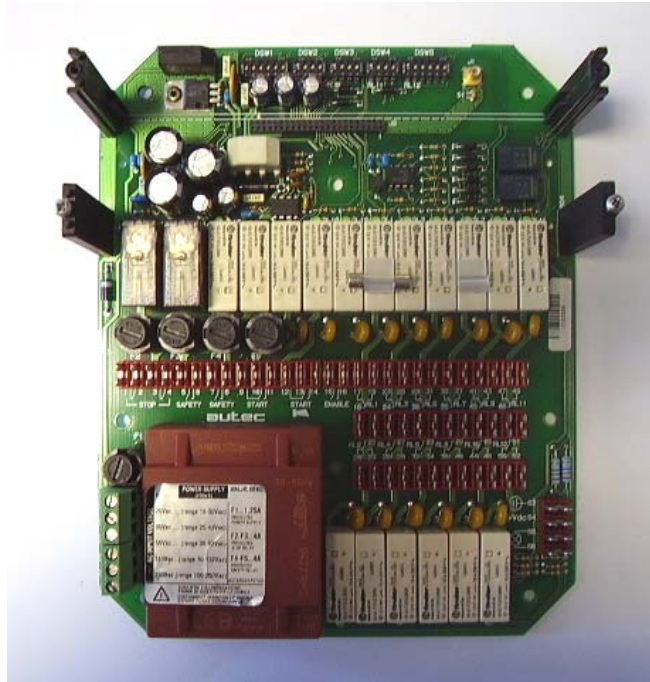

Independent Testing Laboratory
TÜV Rheinland Appointed Laboratory
Accredited by PTT Ministry
Competent Body

CMC Centro Misure Compatibilità S.r.l. - Via dell'Electronica, 12/C - 36016 Thiene (VI) - ITALY - tel./fax +39 0445 367702
<http://www.cmclab.it> e-mail: info@cmclab.it