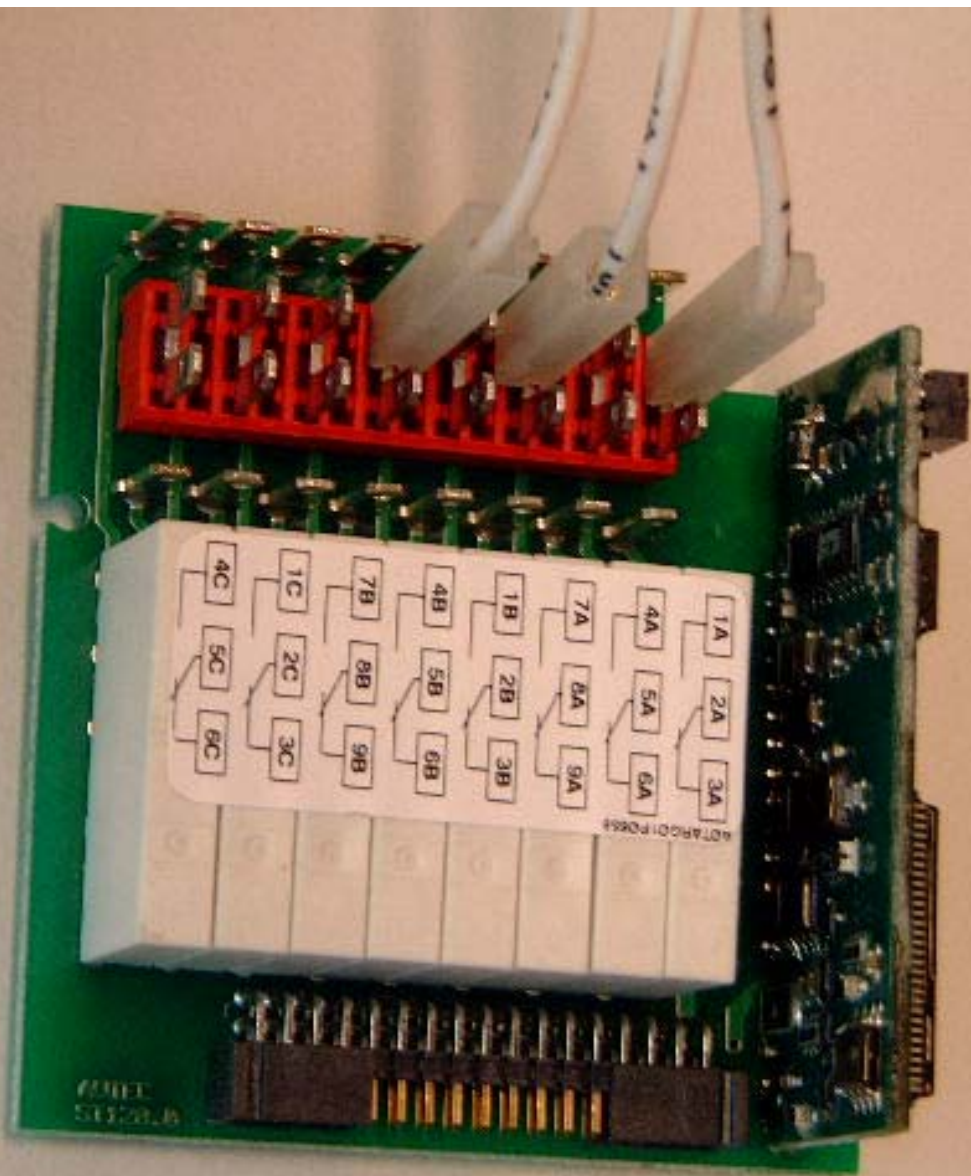

5

**rautec**  
RADIO REMOTE CONTROL

RECEIVER

155 = Q3 receiver  
0531 2000 7471 416

8107472

PRESERIE  
autec

autec  
Lpa27r\_0  
208488

SET  
250mA  
125V