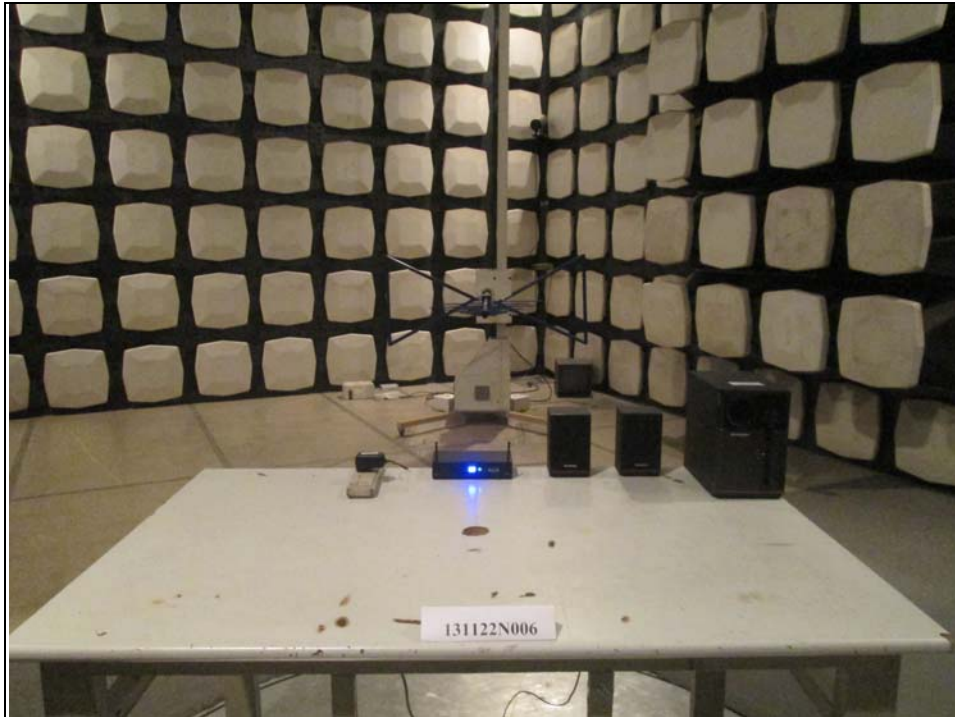

**BUREAU
VERITAS**

Test Report No.: FC131122N006

SET-UP FOR CONDUCTED EMISSION TEST

**BUREAU
VERITAS**

Test Report No.: FC131122N006

SET-UP FOR RADIATED EMISSION TEST

Frequency Range < 30MHz~1GHz >

**BUREAU
VERITAS**

Test Report No.: FC131122N006

Frequency Range < Above 1GHz >