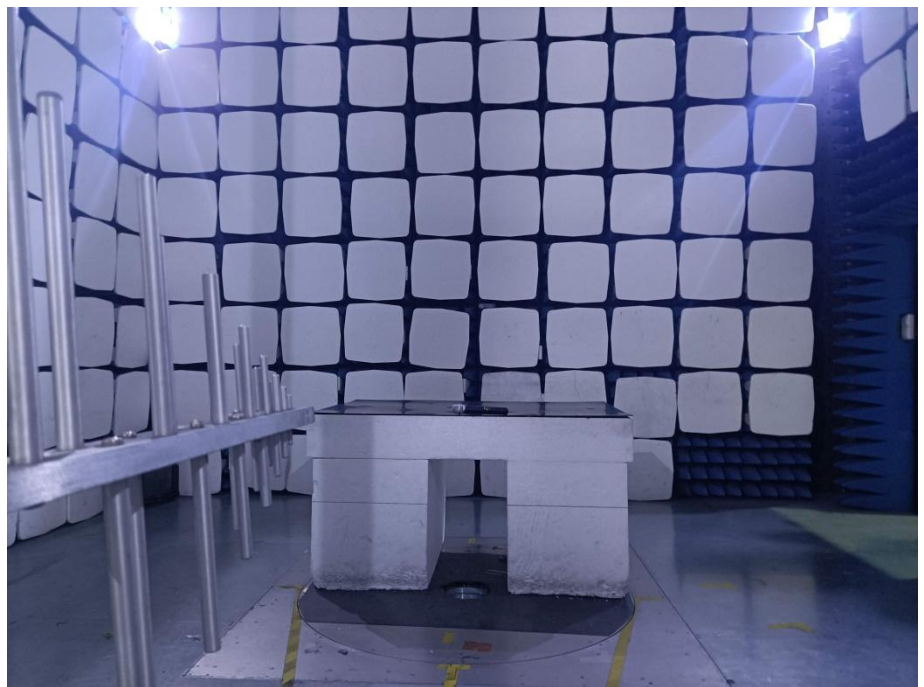

EXHIBIT 4 - TEST SETUP PHOTOGRAPHS

Radiation Emission Test Setup (Below 30MHz)

Radiation Emission Test Setup (30MHz to 1GHz)

Radiation Emission Test Setup (1GHz to 18GHz)

***** END OF REPORT *****