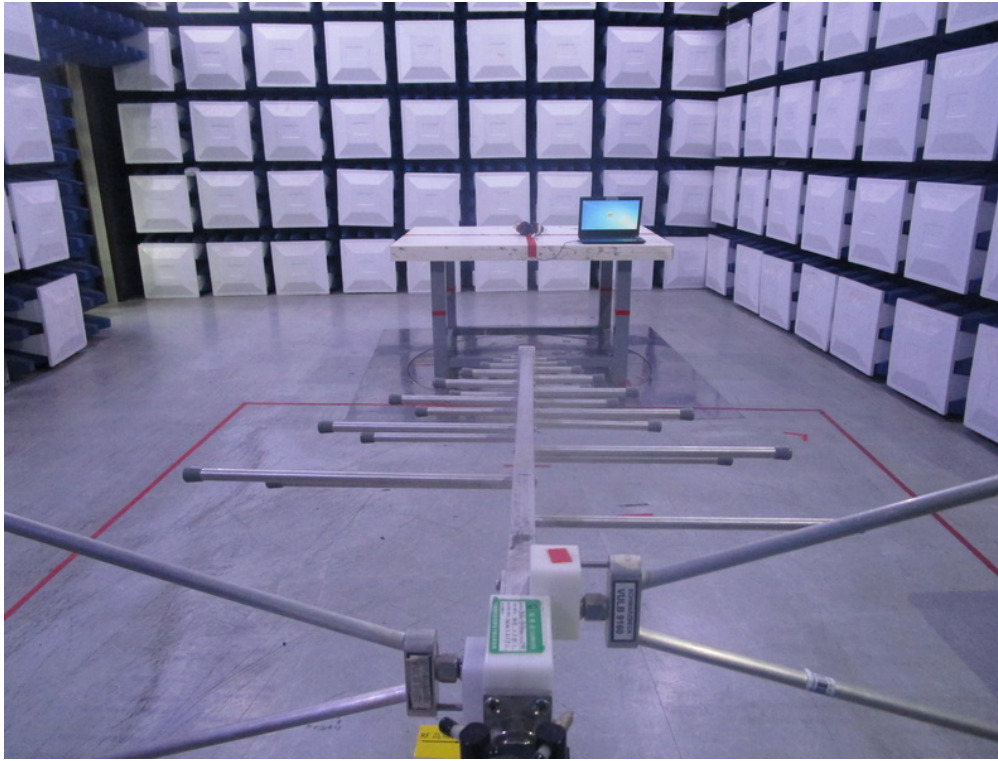

7. EUT TEST PHOTO

AC Power Line Conducted Emissions Test Photos

Radiated Measurement Photos

9KHz to 30MHz

Radiated Measurement Photos

30MHz to 1000MHz

Radiated Measurement Photos

Above 1000MHz