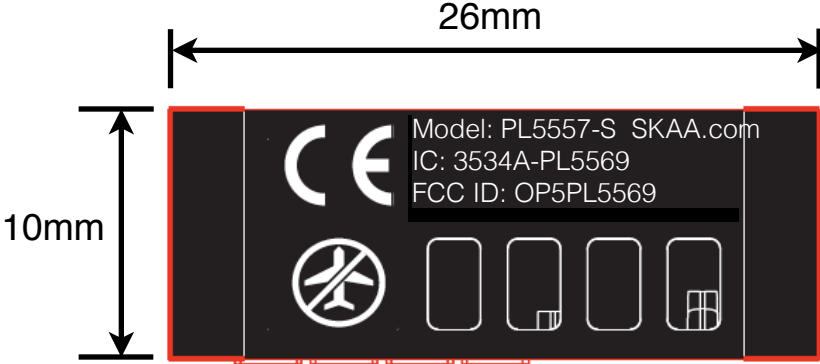

Label and Label Location

FCC ID and IC ID

SKAA iPod Tx (Izabella) - PL5557-S

Label:

Label Location: