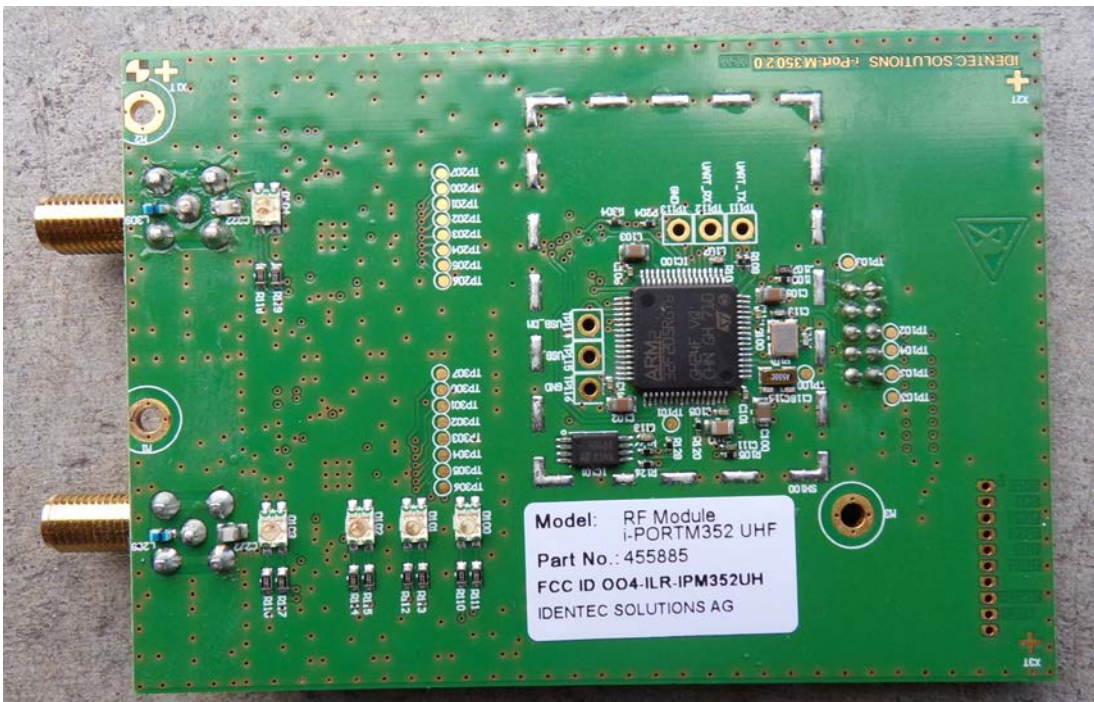

**EXTERNAL PHOTOS OF TESTED EUT**

Antenna type 1: 289070 ILR – half-wave dipole antenna SMA i-CTA868 MH (2dBi)

Antenna type 2: Directional antenna RFI Model: YBS806-82 (11dBi)