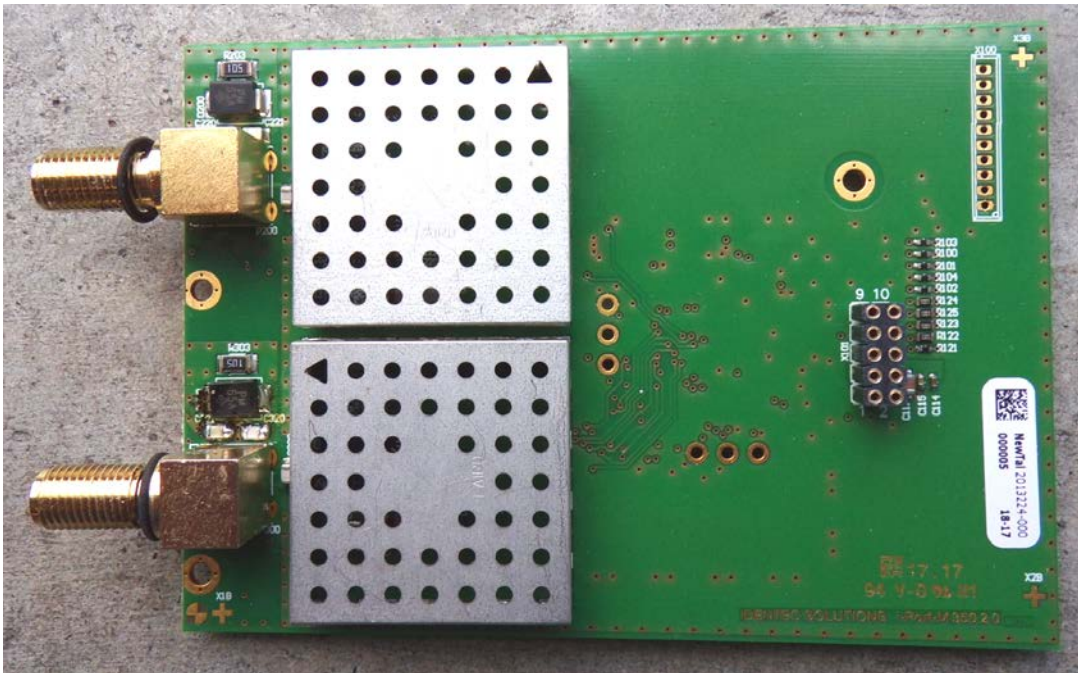

**EXTERNAL PHOTOS OF TESTED EUT**

Antenna type 1: 289070 ILR – half-wave dipole antenna SMA i-CTA868 MH (2dBi)

Antenna type 2: Directional antenna RFI Model: YBS806-82 (11dBi)