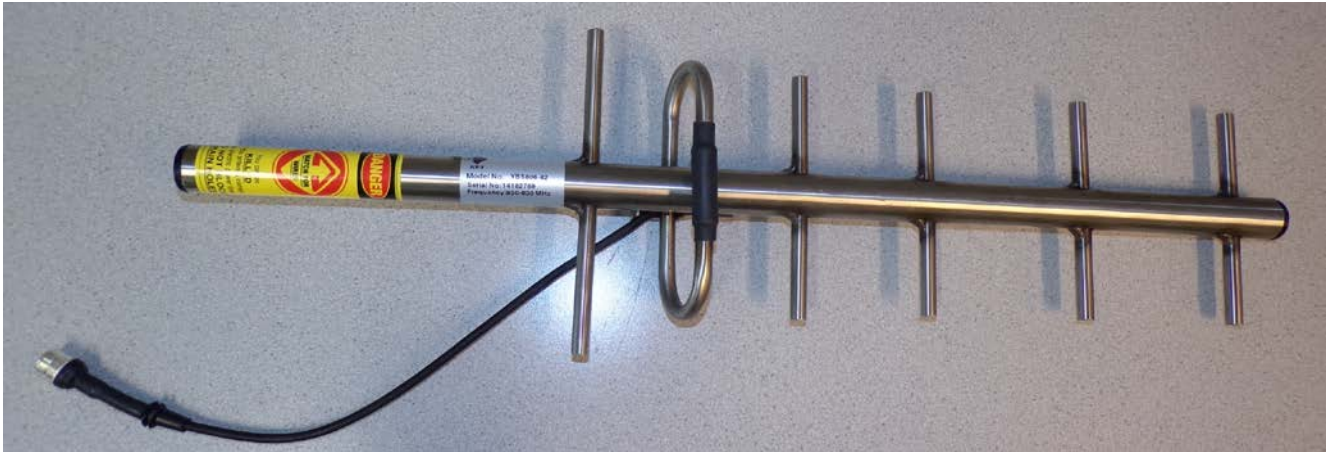

**EXTERNAL PHOTOS OF TESTED EUT**

Antenna type 1: 289070 ILR – half-wave dipole antenna SMA i-CTA868 MH (2dBi)

Antenna type 2: Directional antenna RFI Model: YBS806-82 (11dBi)