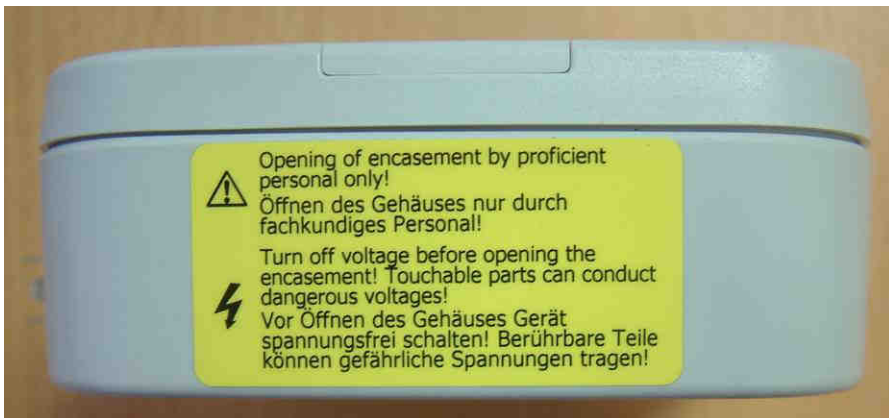

EXTERNAL PHOTOS OF TESTED EUT

Top and rear face

Side of equipment

Power input side

Label side

Note: Same enclosure for i-MARK S350 and i-MARK S350-ER