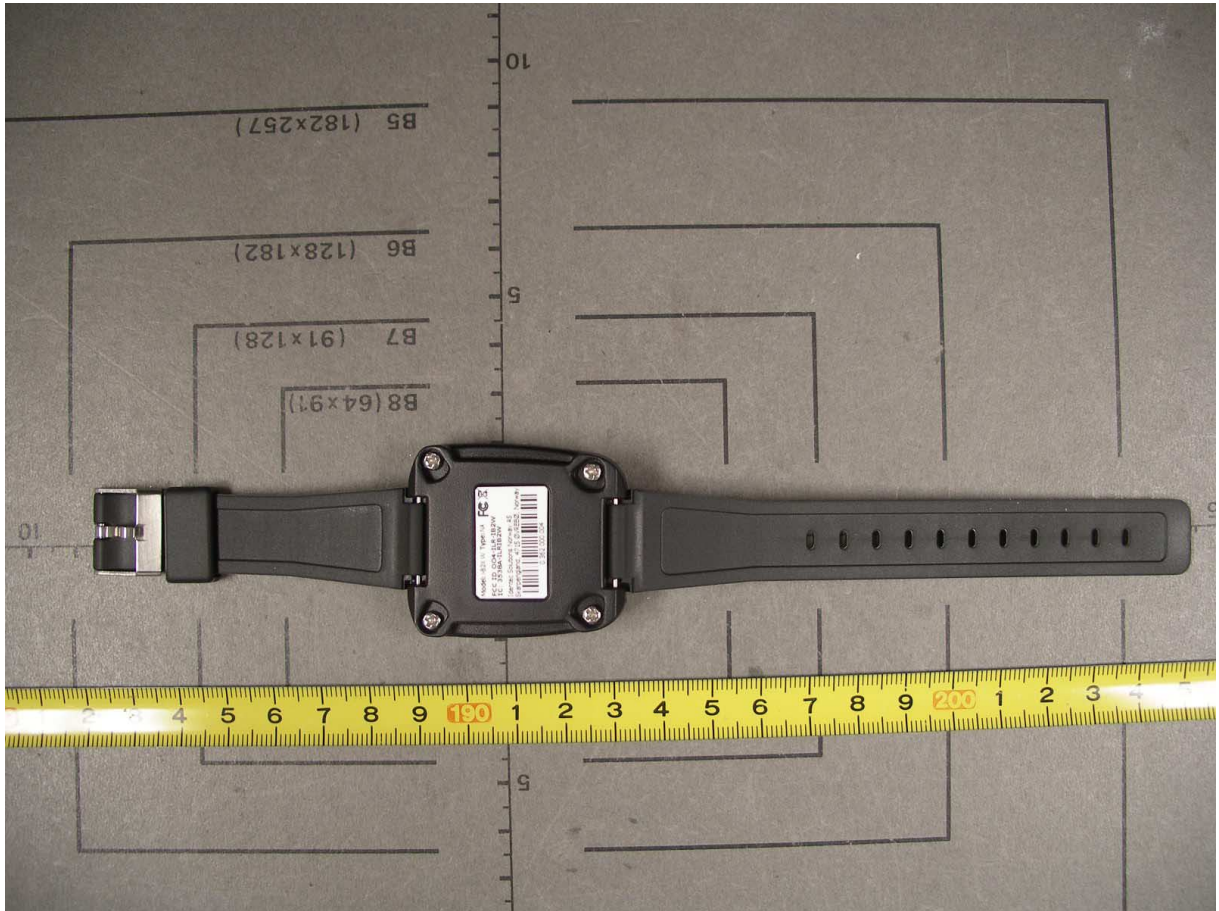

Model: i-B2 W

Type: NA

FCC ID 004-ILR-IB2W

IC: 3538A-ILRIB2W

0.999.000.005

FCC ID 004-ILR-IB2W