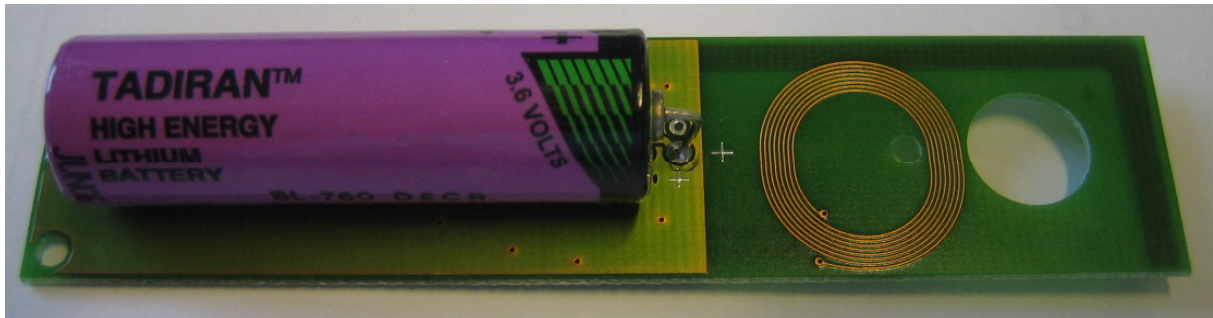

## 2 Internal Photos

Internal – Top View (showing battery and 13.56 MHz antenna)

Internal – Bottom View (showing electronics)

Internal – Close up of electronics