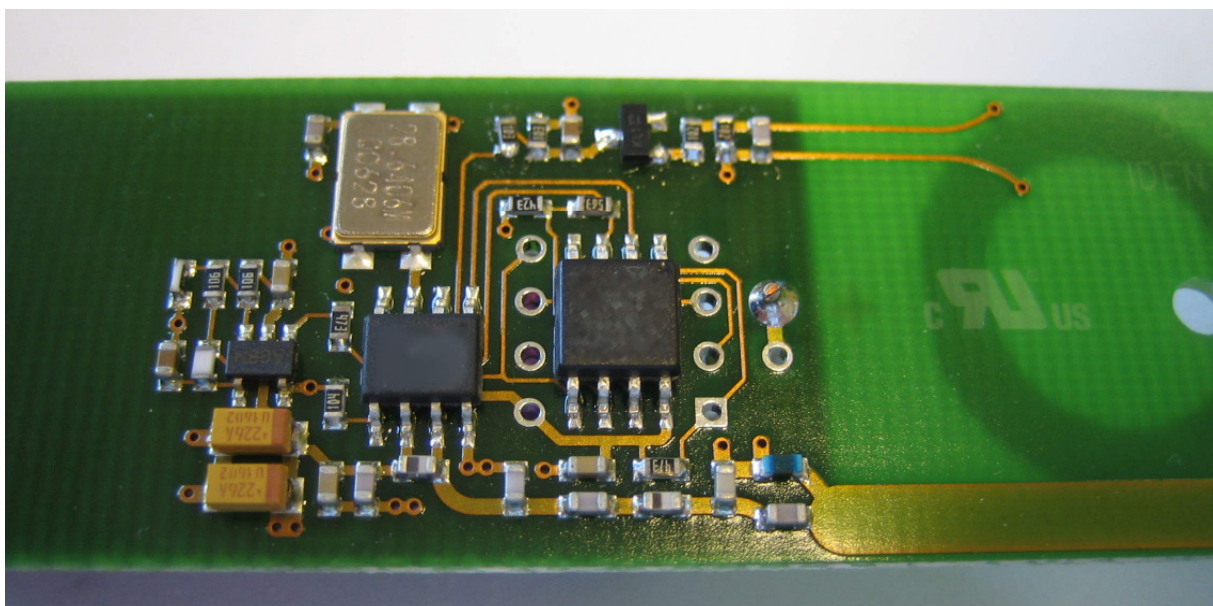

## 2 Internal Photos

Internal – Top View (showing battery and 13.56 MHz antenna)

Internal – Bottom View (showing electronics)

Internal – Close up of electronics