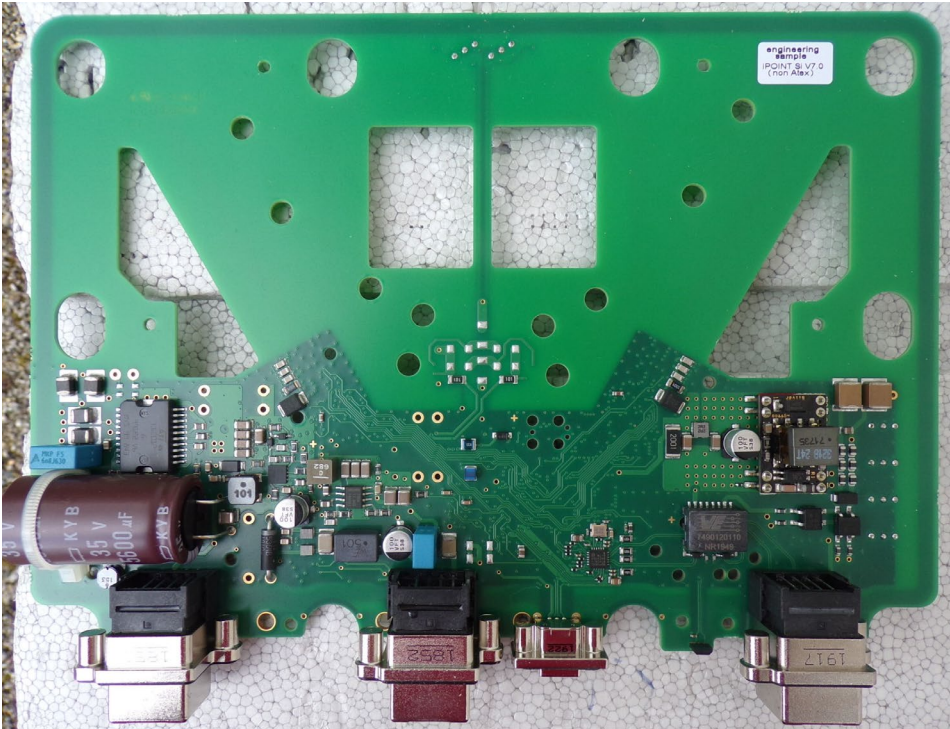

INTERNAL PHOTOS OF TESTED EUT

Cables chamber

Top cover removed

PCB bottom view