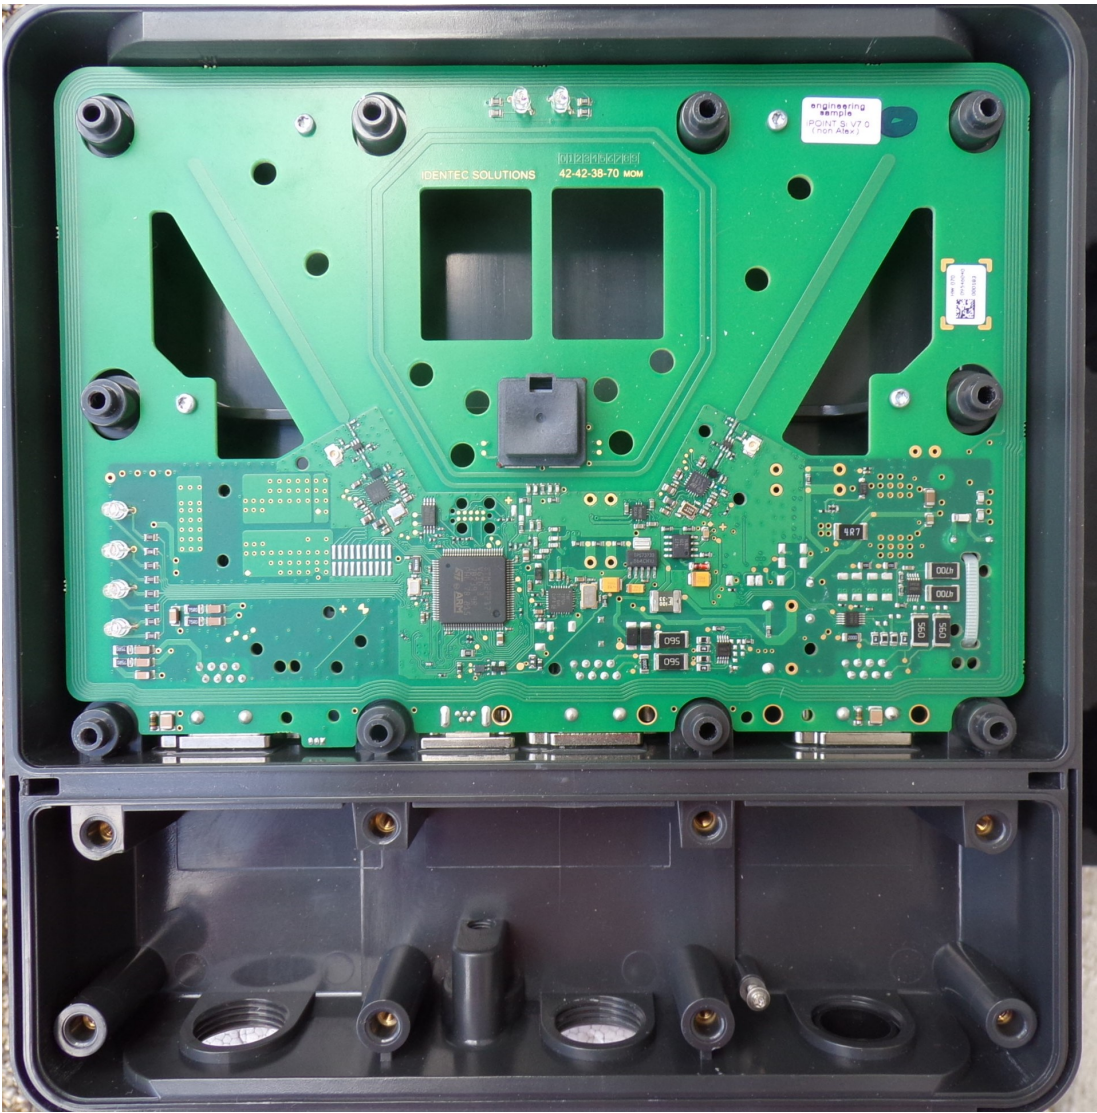

INTERNAL PHOTOS OF TESTED EUT

Cables chamber

Top cover removed

PCB bottom view