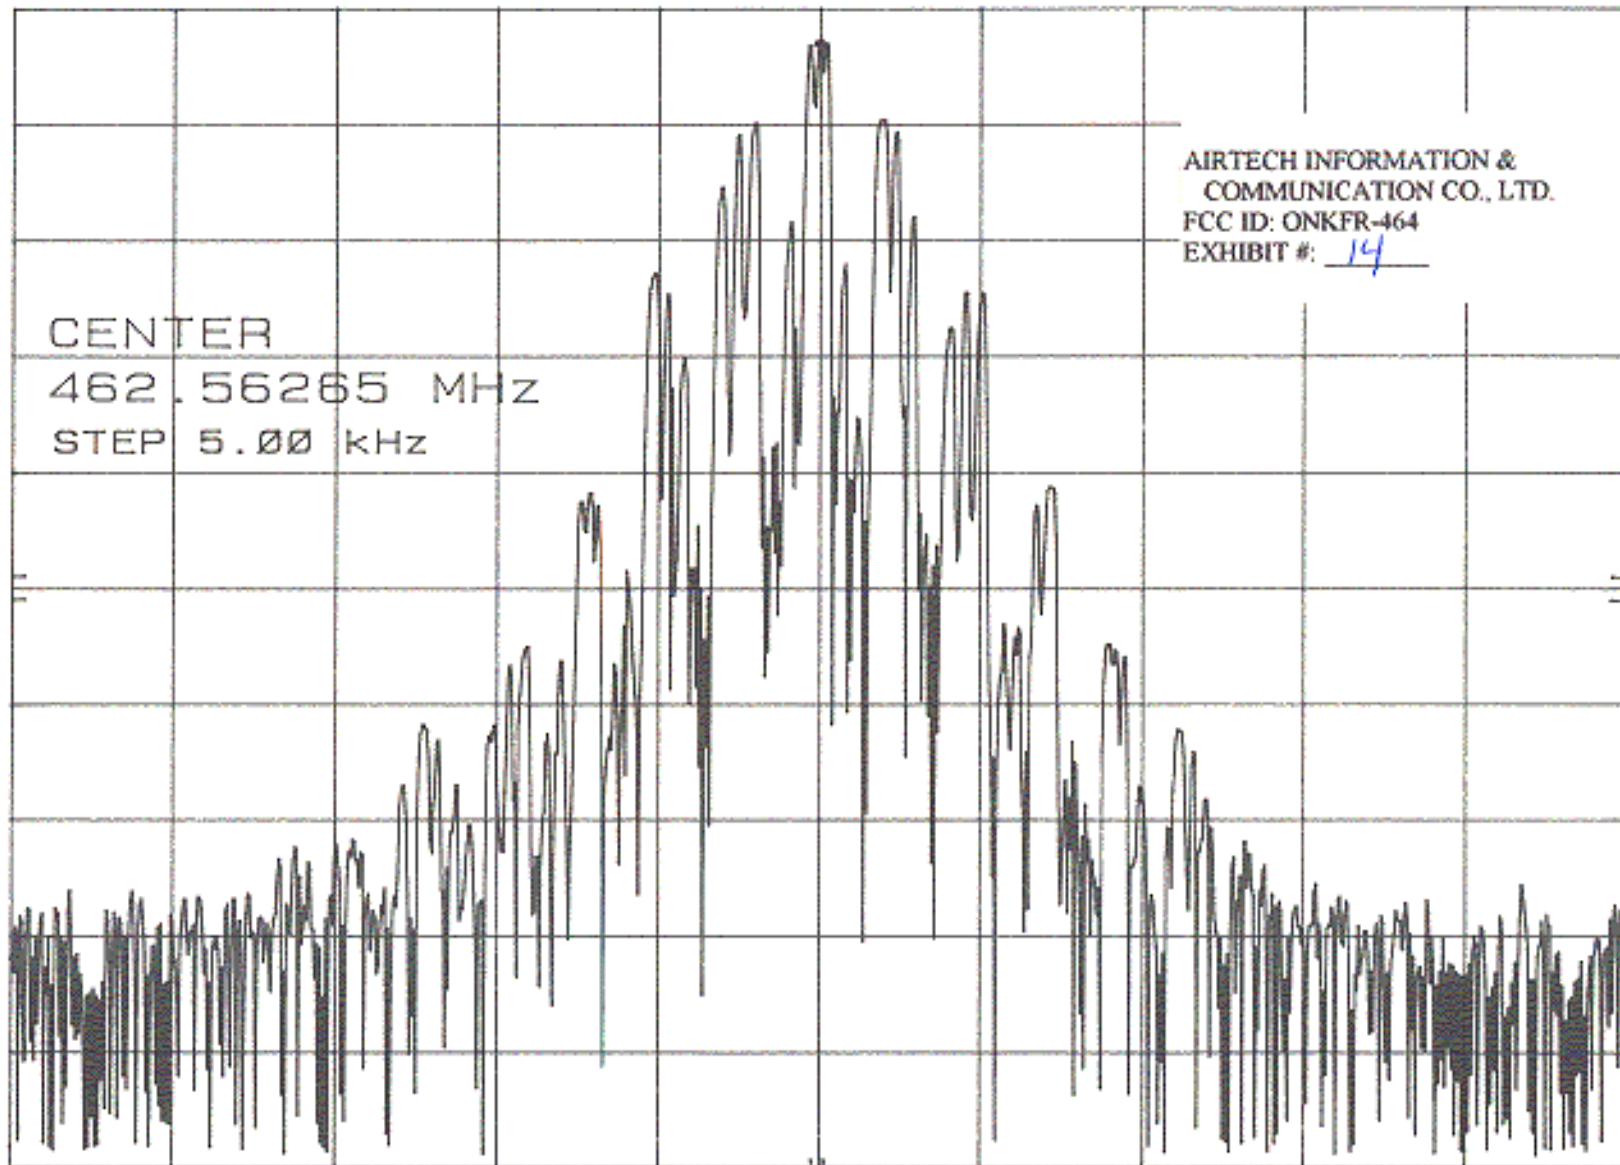

2.5 kHz

MKR 462.56265 MHz  
-39.80 dBm

hp REF -36.8 dBm ATTEN 10 dB +0 dB

10 dB/

OFFSET  
-20.0  
dB

AIRTECH INFORMATION &  
COMMUNICATION CO., LTD.  
FCC ID: ONKFR-464  
EXHIBIT #: 14

CENTER  
462.56265 MHz  
STEP 5.00 kHz

CENTER 462.56265 MHz  
RES BW 300 Hz

VBW 100 kHz

SPAN 50.00 kHz  
SWP 1.0 sec