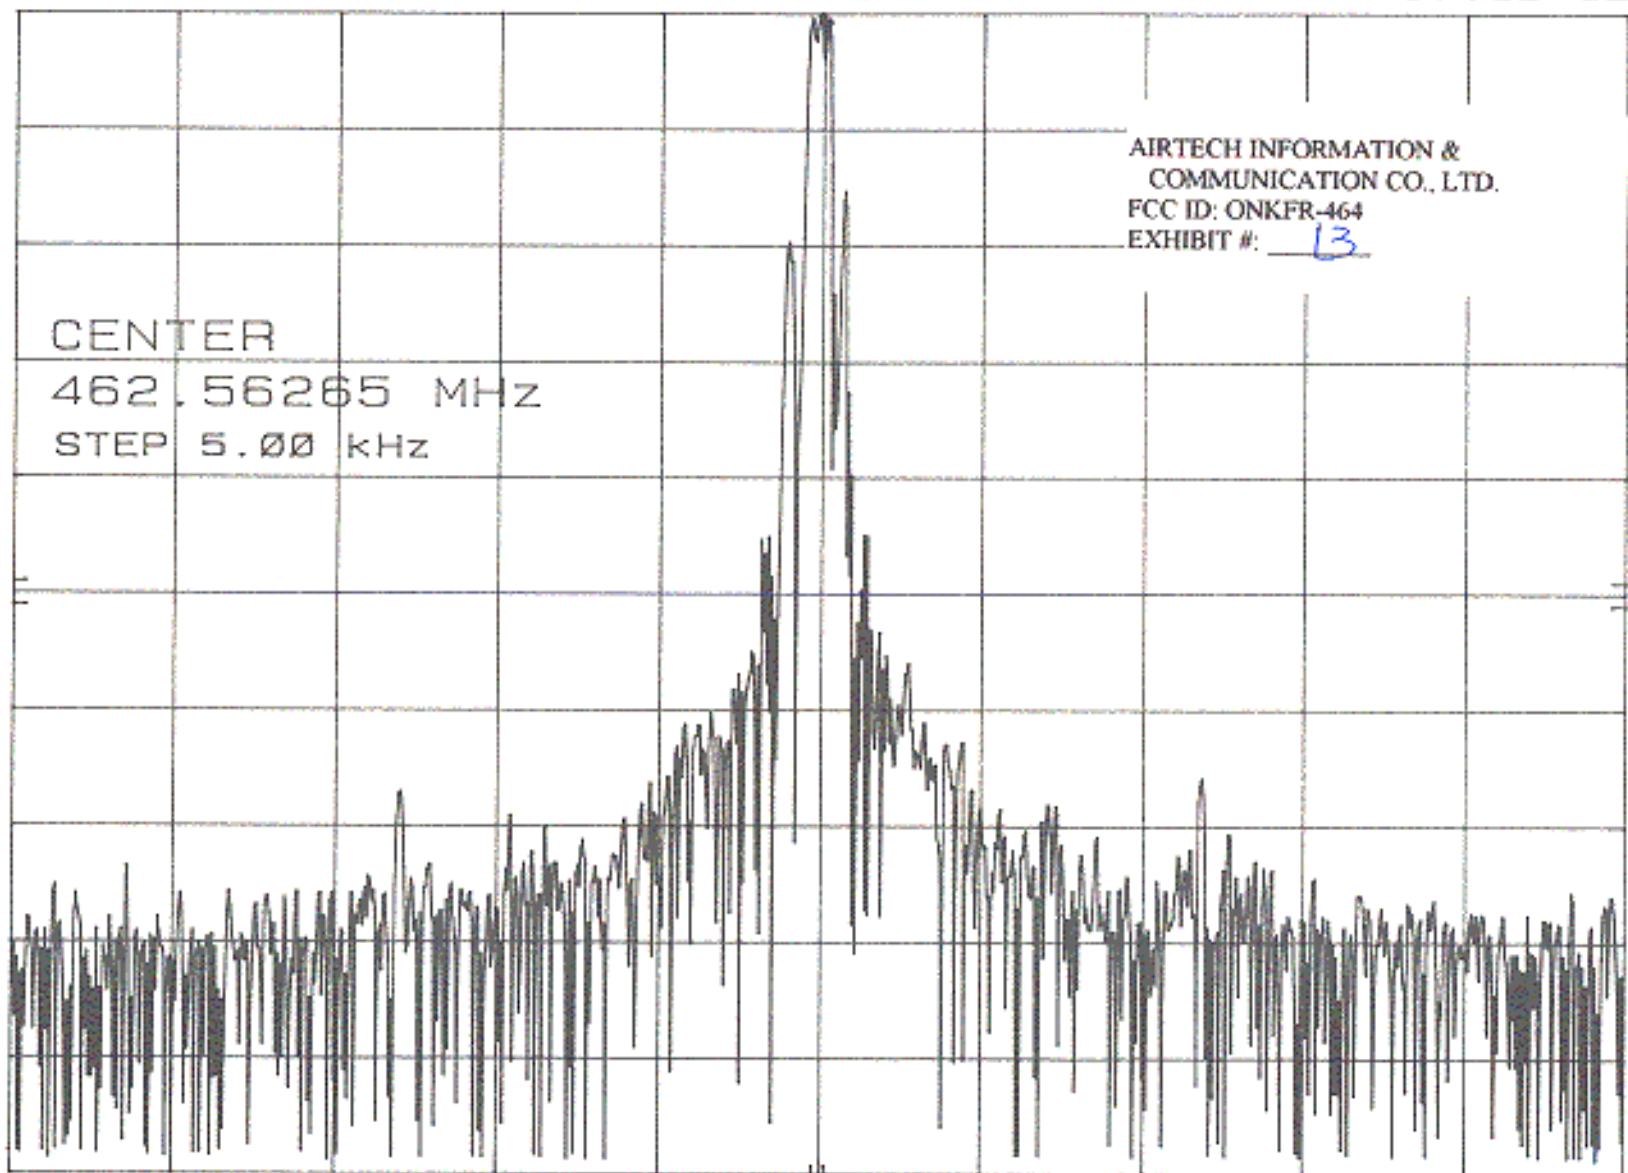

NO MODULATION

MKR 462.56265 MHz
-37.50 dBm

hp REF -36.8 dBm ATTEN 10 dB +0 dB

10 dB/

OFFSET
-20.0
dB

AIRTECH INFORMATION &
COMMUNICATION CO., LTD.
FCC ID: ONKFR-464
EXHIBIT #: 13

CENTER
462.56265 MHz
STEP 5.00 kHz

CENTER 462.56265 MHz
RES BW 300 Hz

VBW 100 kHz

SPAN 50.00 kHz
SWP 1.0 sec