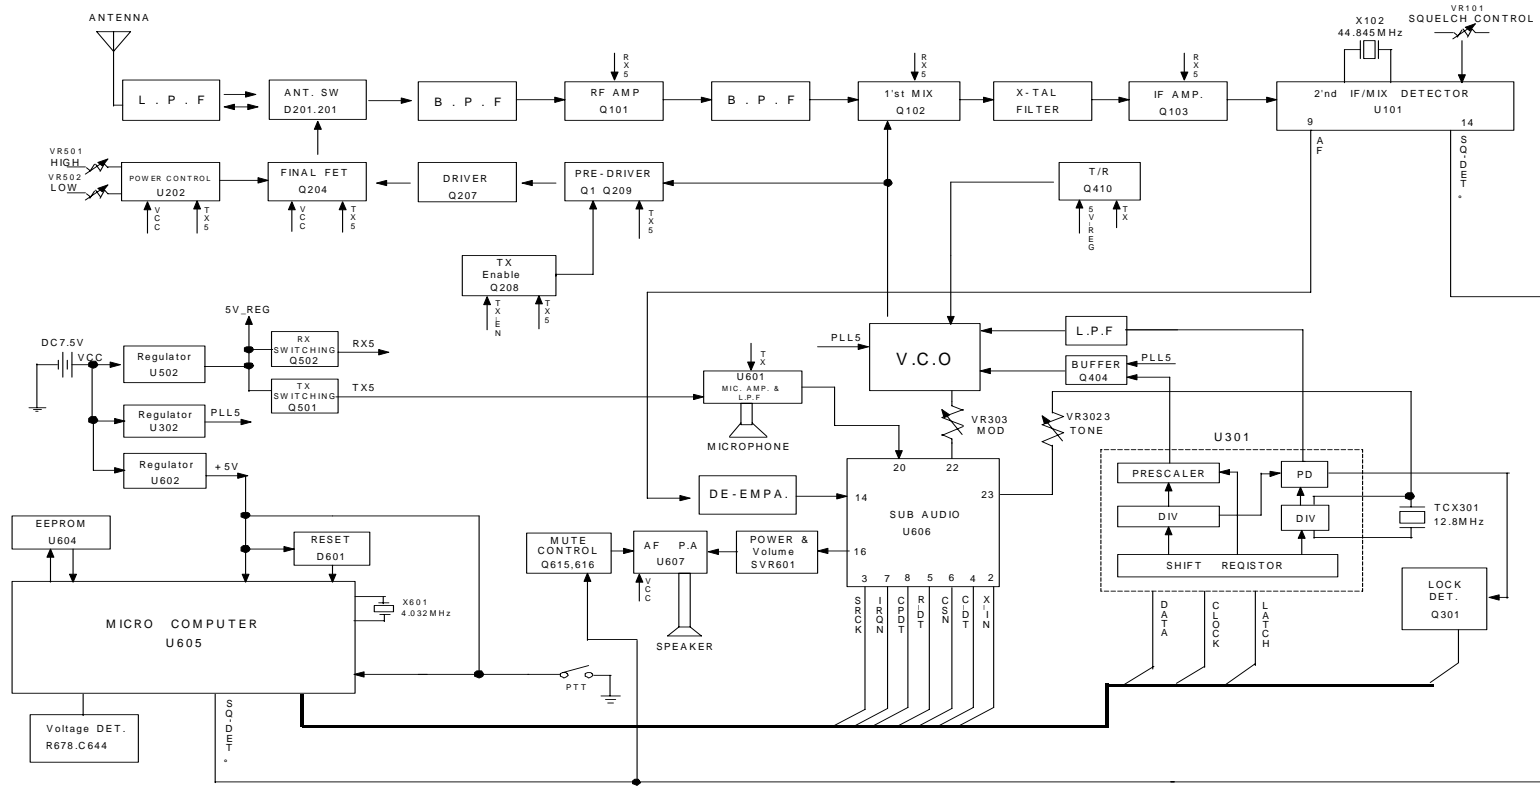

REV. NO.	CONTENTS	CHK.	APVD	DATE
		M.K.LEE		00.04.24

DESIGNED	CHECKED	APPROVED	TITLE : ATP-400B BLOCK DIAGRAM	
			DWG No	
/	/	/	MODEL	ATP-400B
MATERIAL	File Name	ATP-400B	SHEET	1 OF 1
	SCALE	A4		