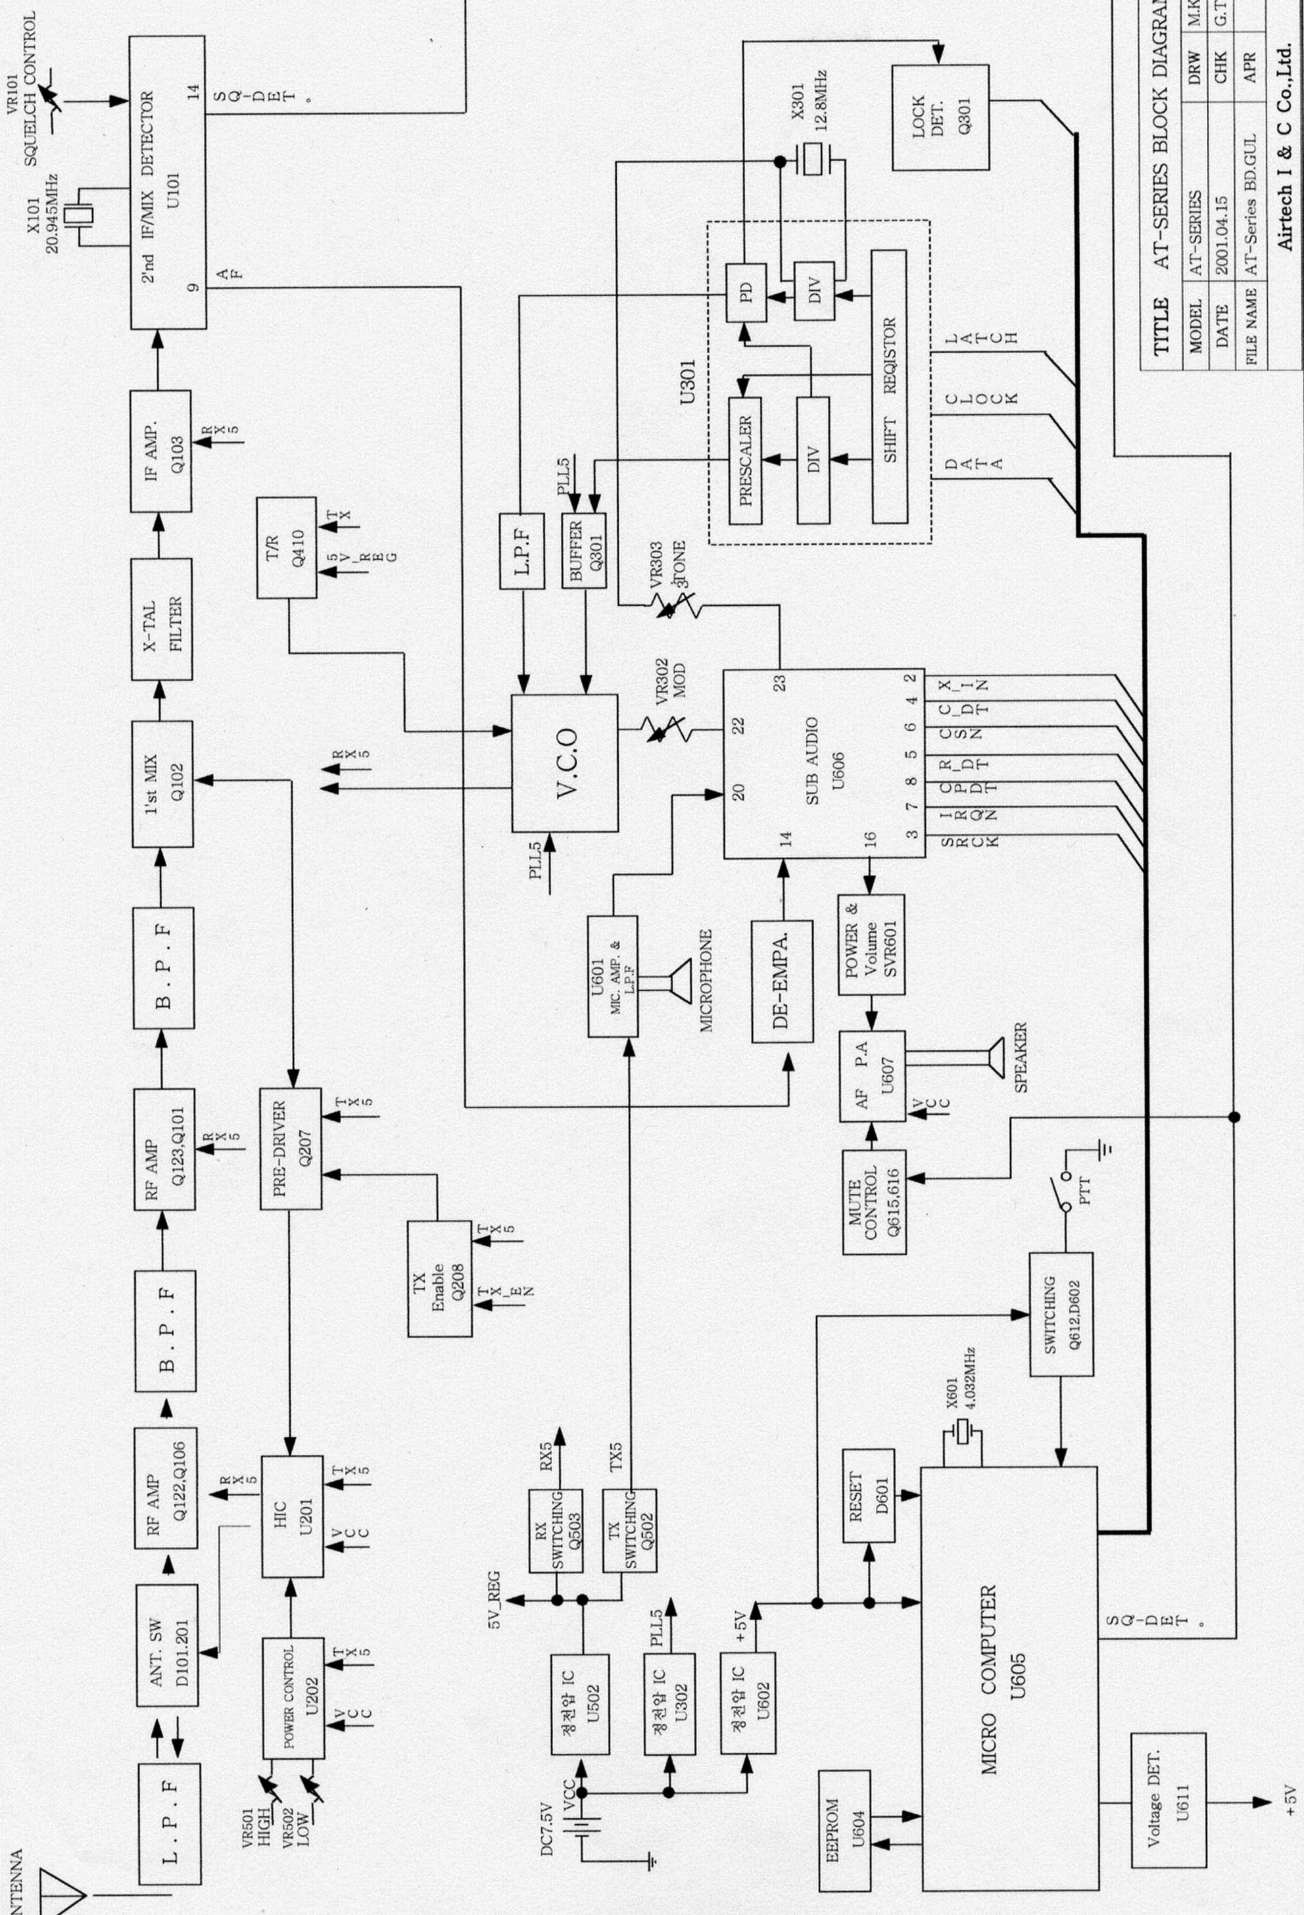

Appendix H. Block Diagram

Please see the following page

ANTENNA

TITLE AT-SERIES BLOCK DIAGRAM			
MODEL	AT-SERIES	DRW	M.K.LEE
DATE	2001.04.15	CHK	G.T.KIM
FILE NAME	AT-Series BD.GUL	APR	

Airtech I & C Co.,Ltd.