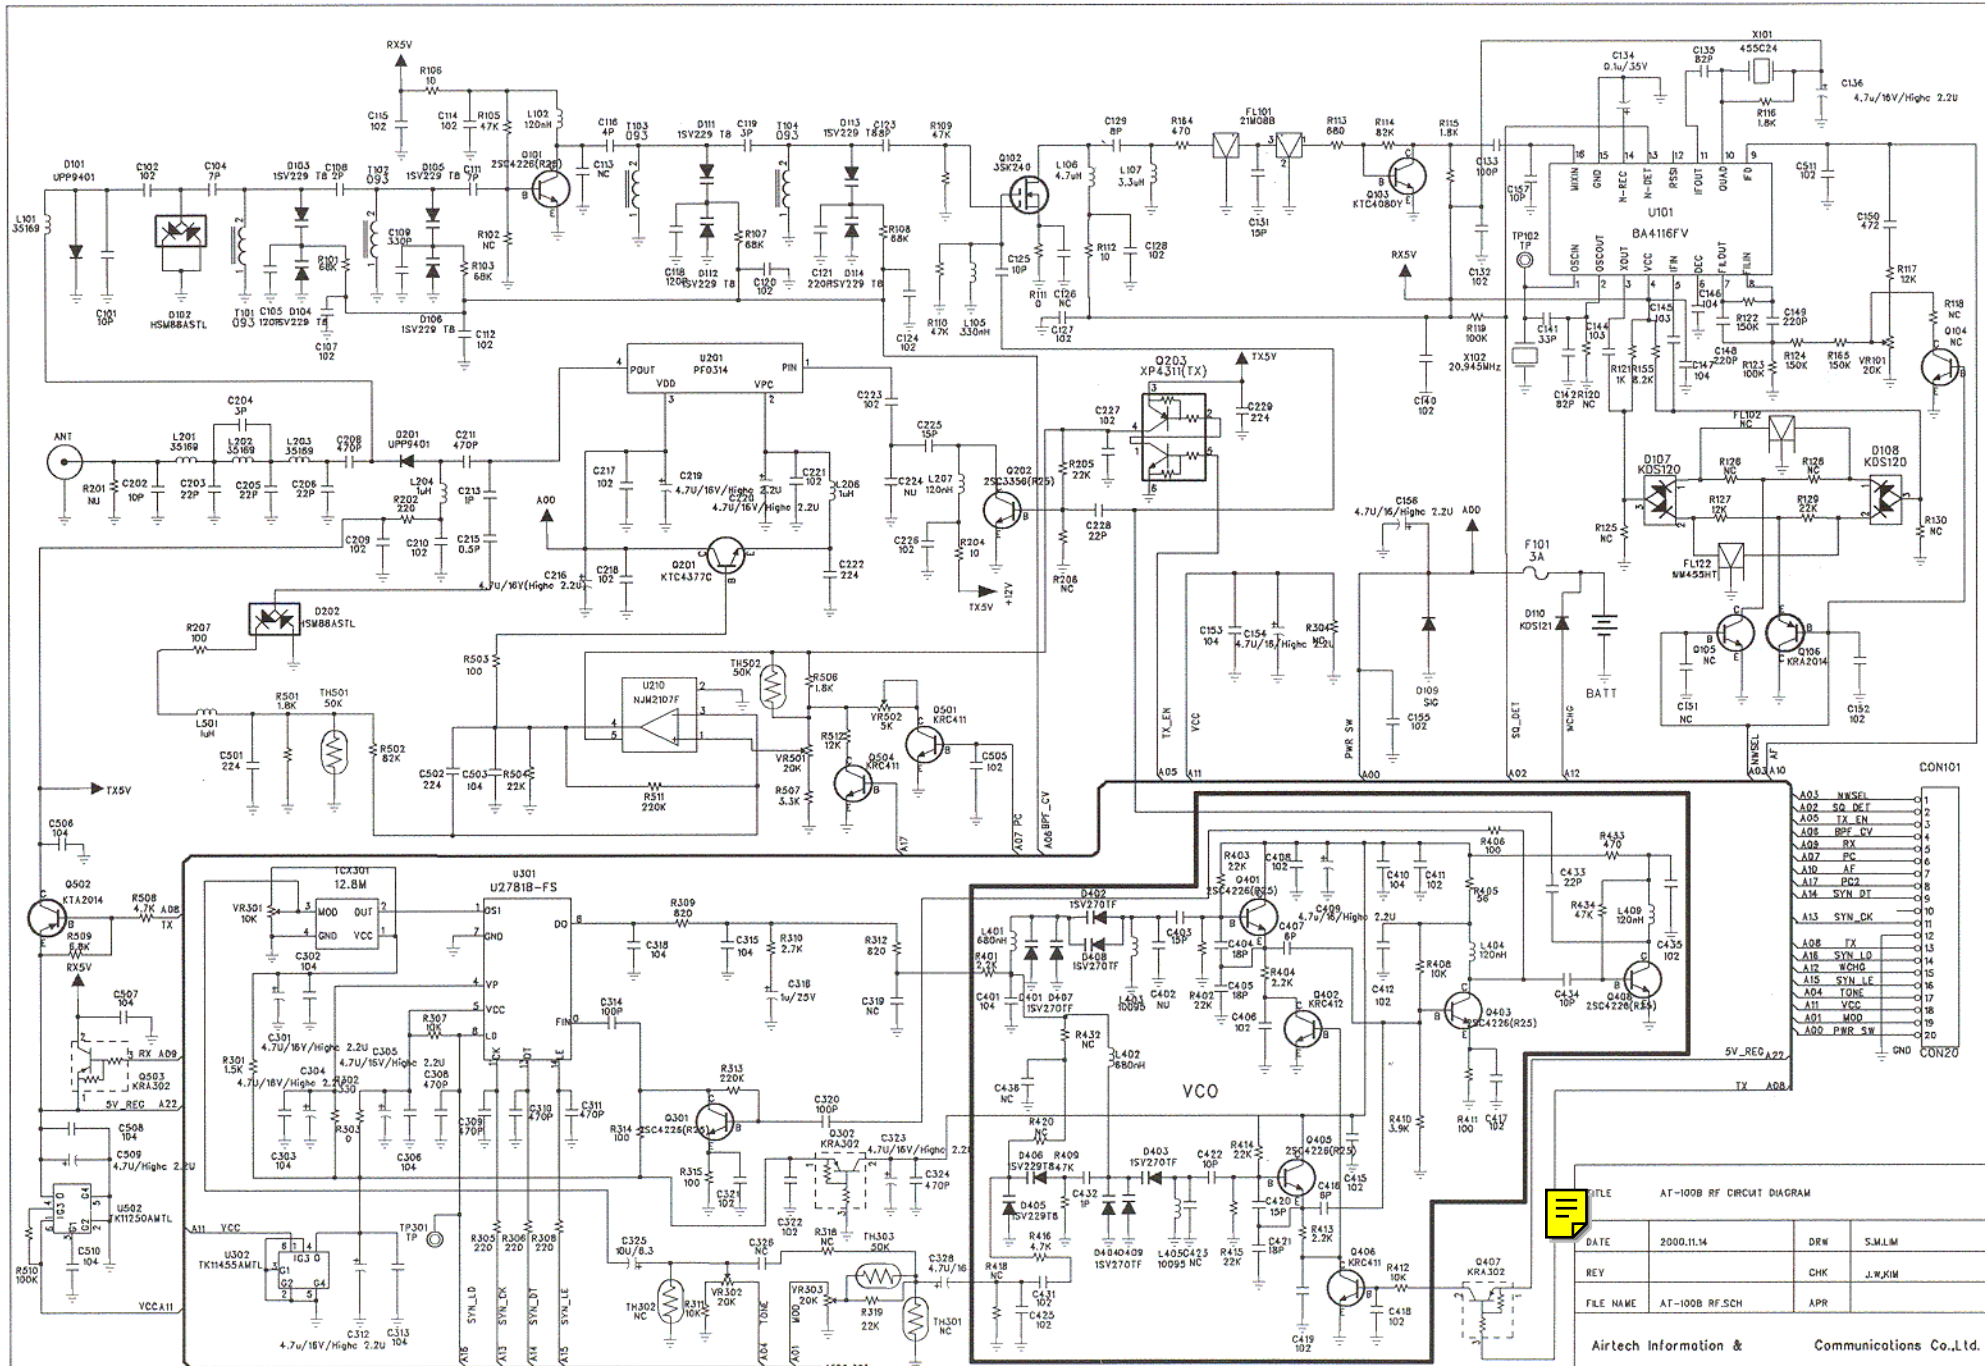

AT SERIES CONTROL CIRCUIT DIAGRAM			
FILE	2000.11.14	DRW	S.M.LIM
TITLE		CHK	J.W.KIM
FILE NAME	AT-SERIES(B).SCH	APR	

Airtech Information & Communications Co.,Ltd.

CON101

A03	MWSEL	1
A02	5V_DET	2
A05	TX_EN	3
A08	BPV_CV	4
A09	BX	5
A07	PC	6
A10	AF	7
A17	PC2	8
A18	SYN_DT	9
A13	SYN_CHK	10
A06	TX	11
A16	SYN_LD	12
A12	PC10	13
A15	SYN_LE	14
A04	ZONE	15
A11	VCC	16
A01	MOD	17
A00	PWR_SW	18
	GND	19
	GND	20

FILE AT-100B RF CIRCUIT DIAGRAM

DATE	2000.11.14	DRW	S.M.L.M
REY		CHK	J.W.KIM
FILE NAME	AT-100B RF.SCH	APR	