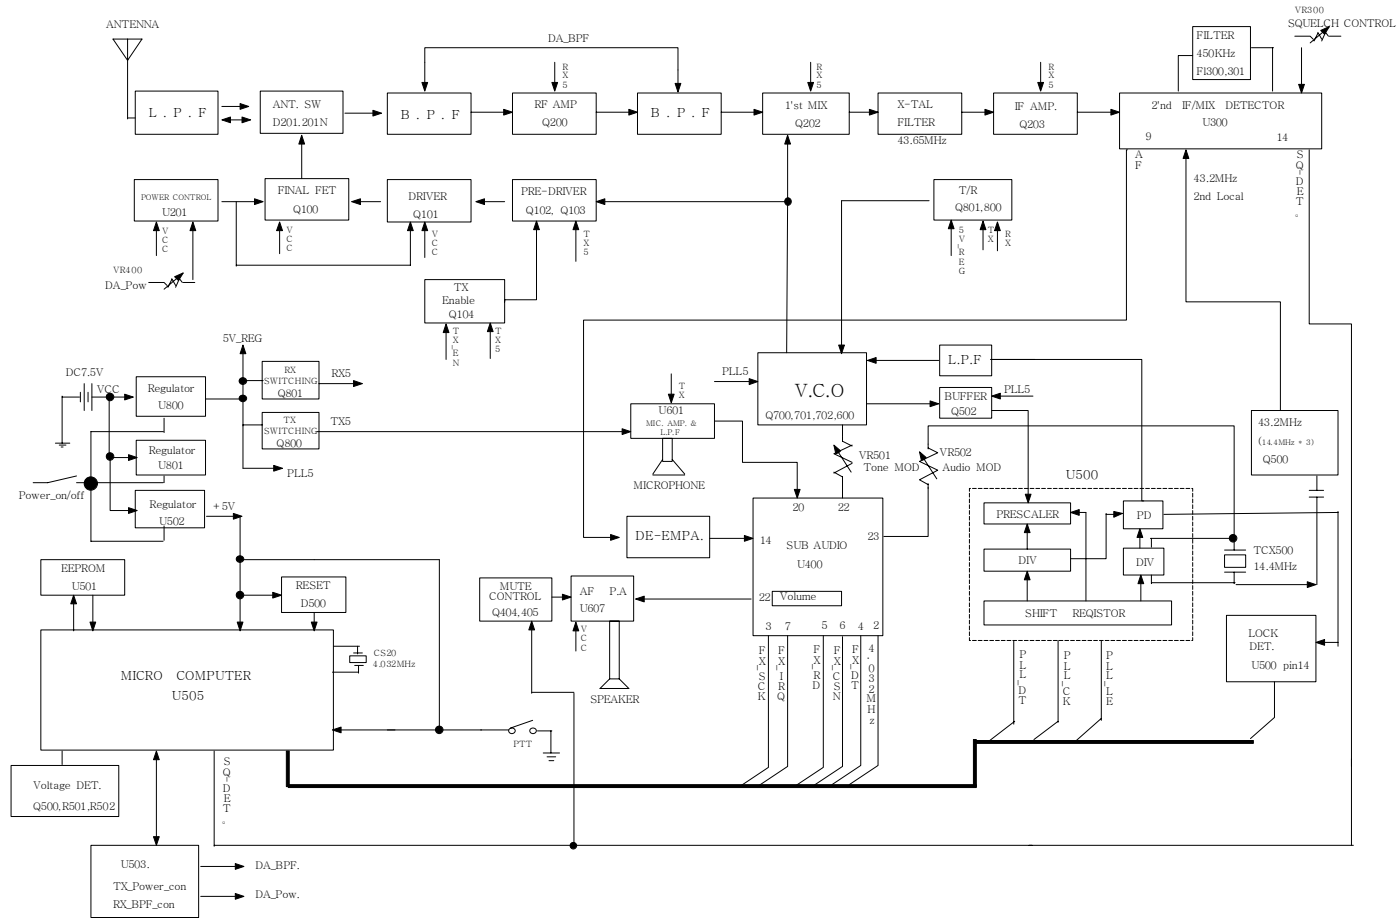

REV. NO.	CONTENTS	CHK.	APVD	DATE
				2004/12/4

AQ-40B Block Diagram

DESIGNED	CHECKED	APPROVED	TITLE : AQ-40B BLOCK DIAGRAM	
			DWG No	
/	/	/	MODEL	AQ-40B
MATERIAL	File Name		SHEET	1 of 1
	SCALE	A4		