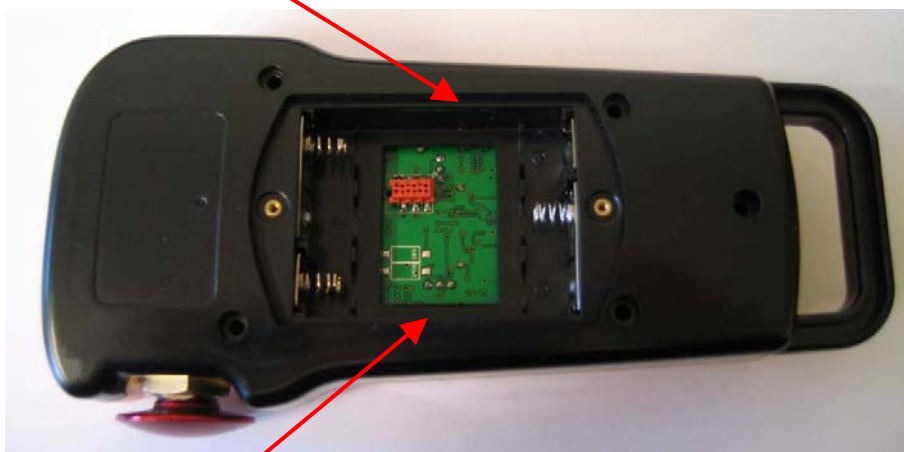

\$FF \$FF \$FF
ID-code: 88888888

TELE RADIO
REMOTE CONTROL

Type: T70TX-08ERB
Freq.: 433.075-434.650 MHz
Serial no.: <Tom>

CE 0678

FCC + IC labels

CE 0678 FCC ID: ONFT70TX-08ERB

TELE RADIO
REMOTE CONTROL

IC: 4807A-T70TX08ERB
Model No. T70TX-08ERB

This device complies with Part 15 of the FCC Rules.

Operation is subject to the following two conditions:

1. This device may not cause harmful interference, and
2. This device must accept any interference received, including interference that may cause undesired operation.