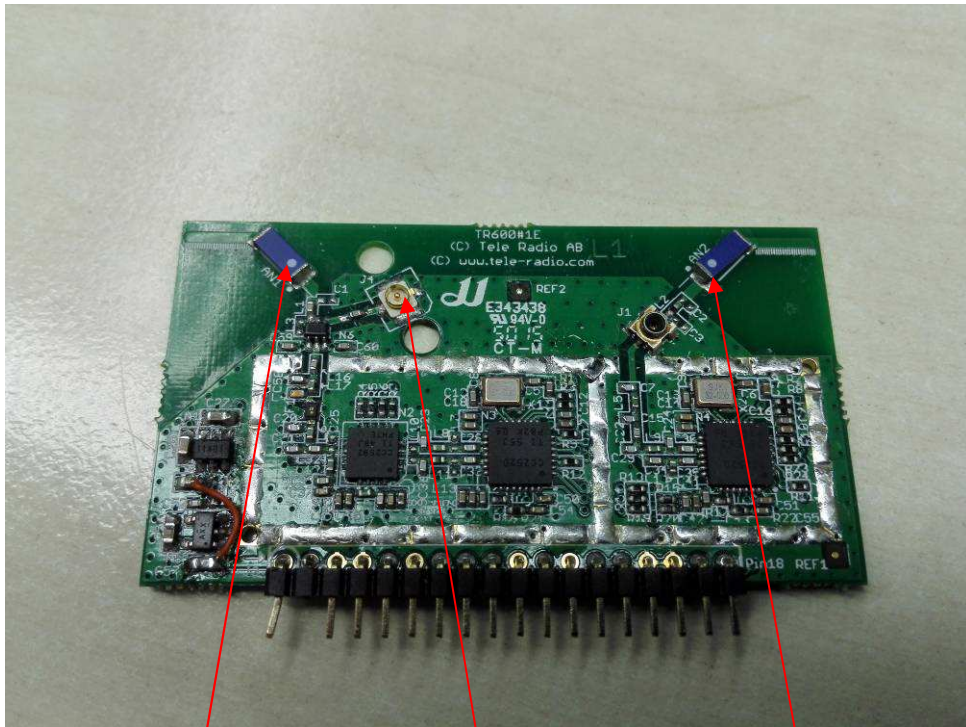

FCC ID: ONFC1602A
IC: 4807A-C1602A

External Picture

EUT

Antenna 1

RF port of Antenna 2

Antenna 3

FCC ID: ONFC1602A
IC: 4807A-C1602A

Host device

Host device & EUT

Connected to Antenna 2