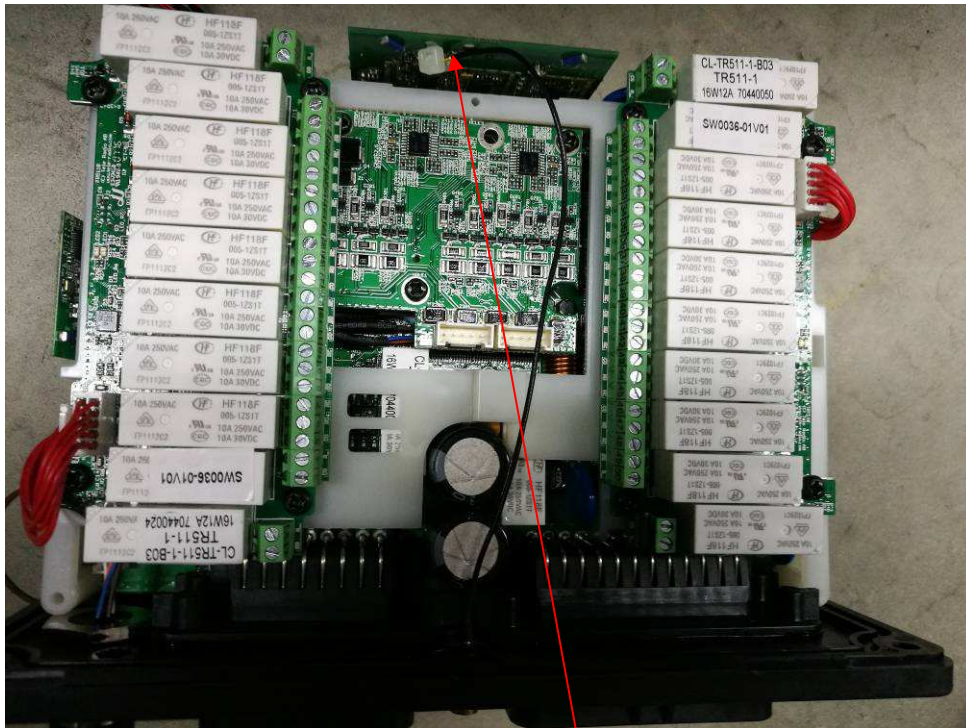

FCC ID: ONFC1602A
IC: 4807A-C1602A

External Picture

EUT

Antenna 1

RF port of Antenna 2

Antenna 3

FCC ID: ONFC1602A
IC: 4807A-C1602A

Host device

Host device & EUT

Connected to Antenna 2