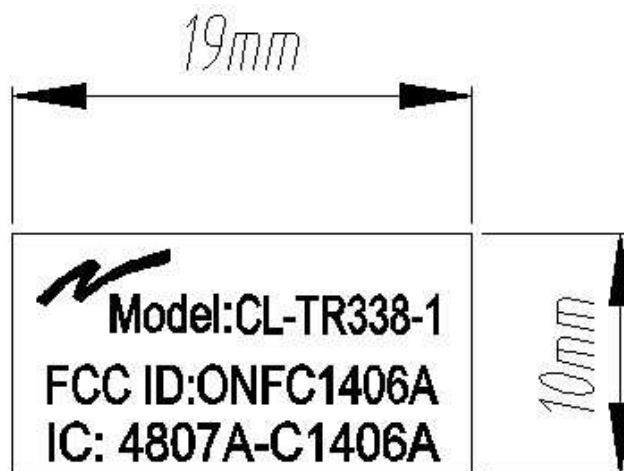

**FCC ID: ONFC1406A**  
**IC: 4807A-C1406A**

# LABLE

FCC ID: ONFC1406A  
IC: 4807A-C1406A

Artwork of label

FCC ID: ONFC1406A  
IC: 4807A-C1406A

Label Position

EUT size: 42mm \* 51mm