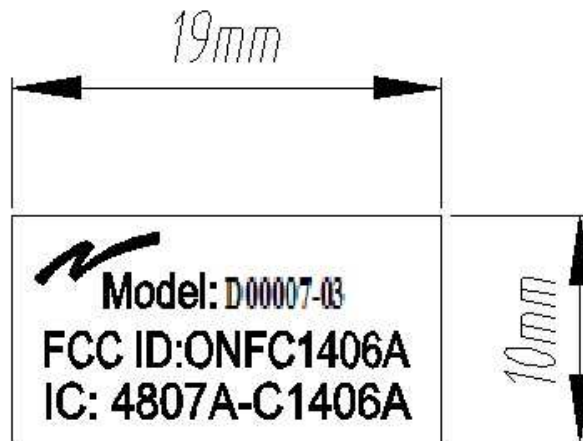

**FCC ID: ONFC1406A**  
**IC: 4807A-C1406A**

# LABLE

FCC ID: ONFC1406A  
IC: 4807A-C1406A

Artwork of label

FCC ID: ONFC1406A  
IC: 4807A-C1406A

Label Position

EUT size: 42mm \* 51mm