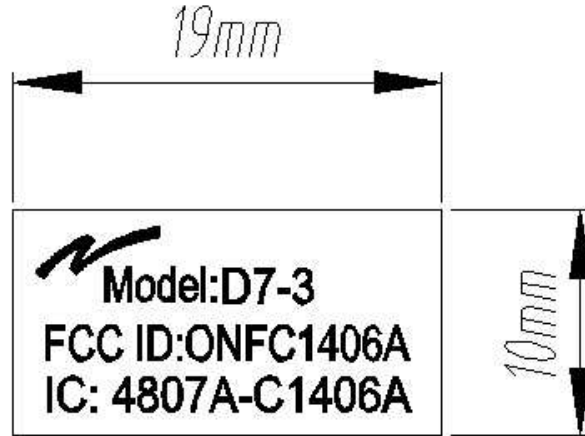

**FCC ID: ONFC1406A**  
**IC: 4807A-C1406A**

# LABLE

FCC ID: ONFC1406A  
IC: 4807A-C1406A

Artwork of label

FCC ID: ONFC1406A  
IC: 4807A-C1406A

Label Position

EUT size: 42mm \* 51mm