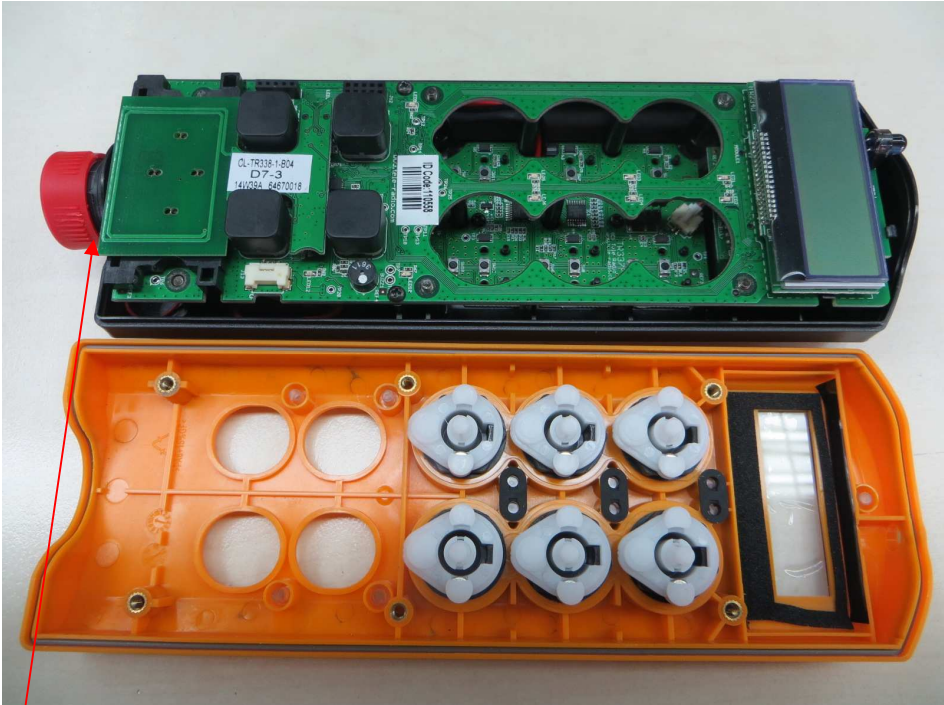

FCC ID: ONFC1406A
IC: 4807A-C1406A

External Picture

EUT

Host device

EUT installed here