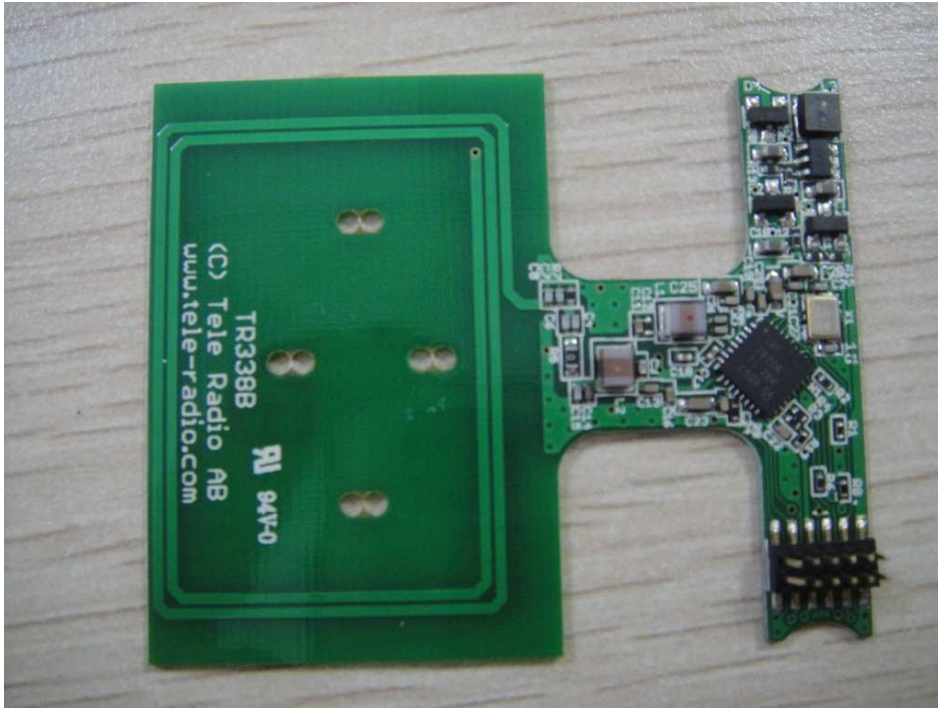

FCC ID: ONFC1406A
IC: 4807A-C1406A

External Picture

EUT

Host device

EUT installed here