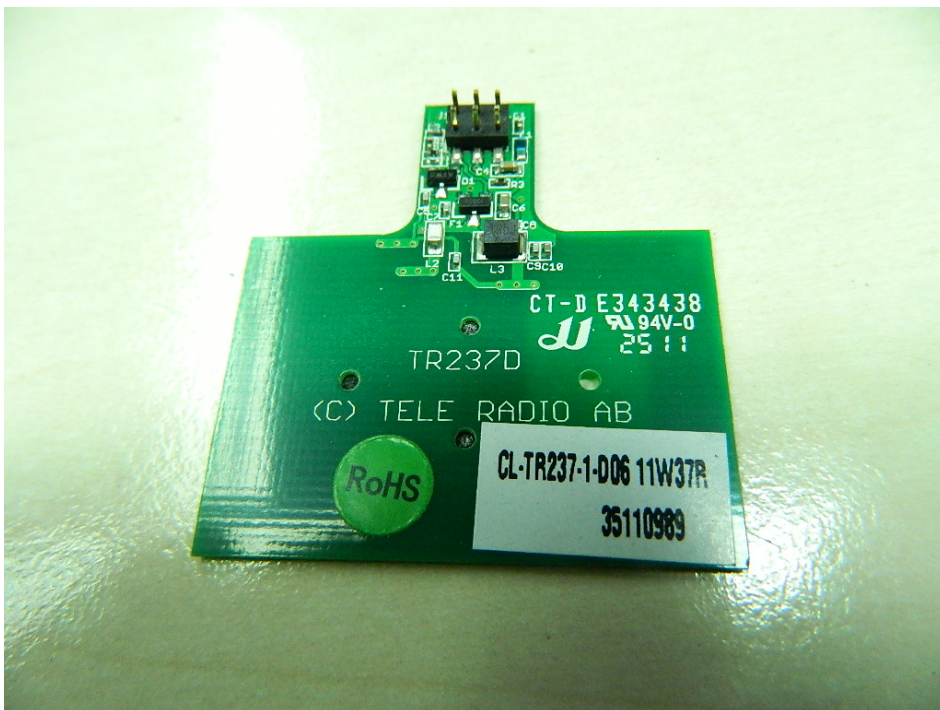

Internal Picture

Host device

FCC ID: ONFC1203B
IC: 4807A-C1203B

FCC ID: ONFC1203B
IC: 4807A-C1203B

EUT