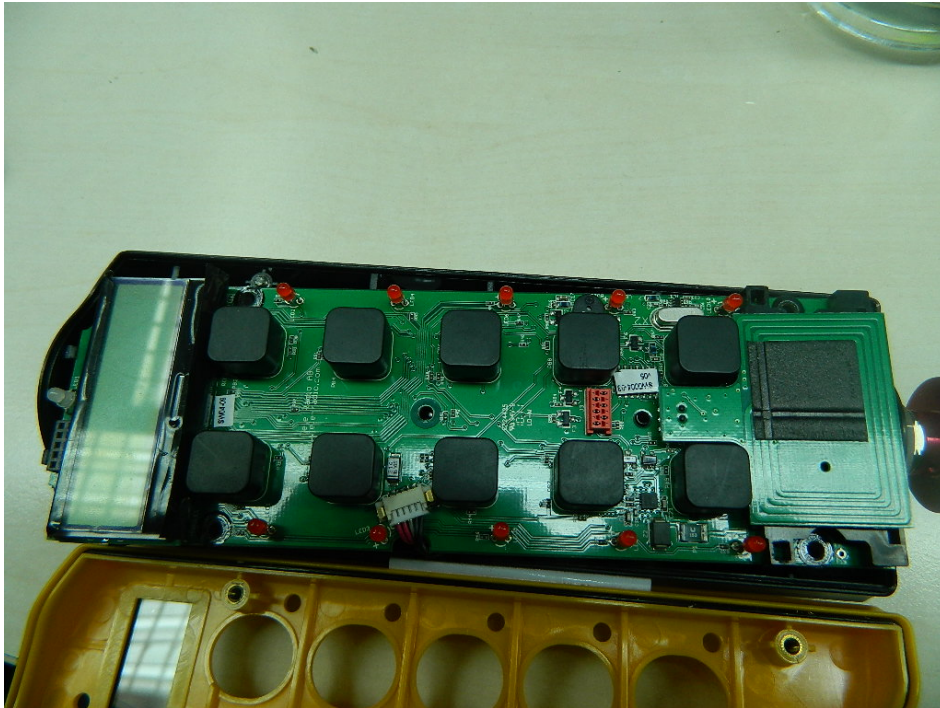

Internal Picture

Host device

FCC ID: ONFC1203B
IC: 4807A-C1203B

FCC ID: ONFC1203B
IC: 4807A-C1203B

EUT