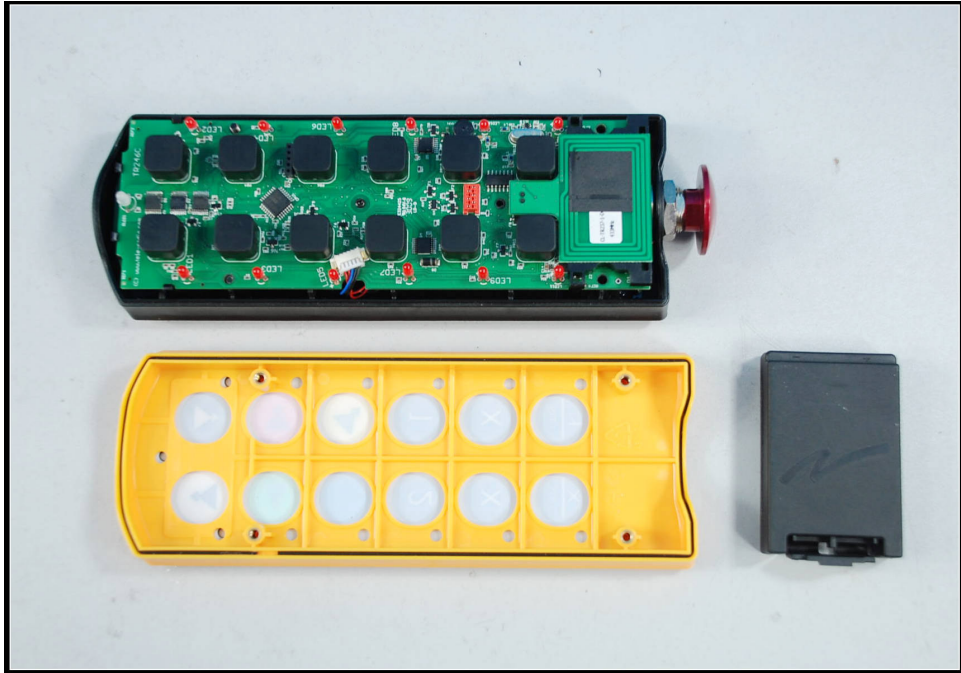

Internal Photos

CL-TR224-1-F01 09W31B

433MHz 17620183

Pb

J1