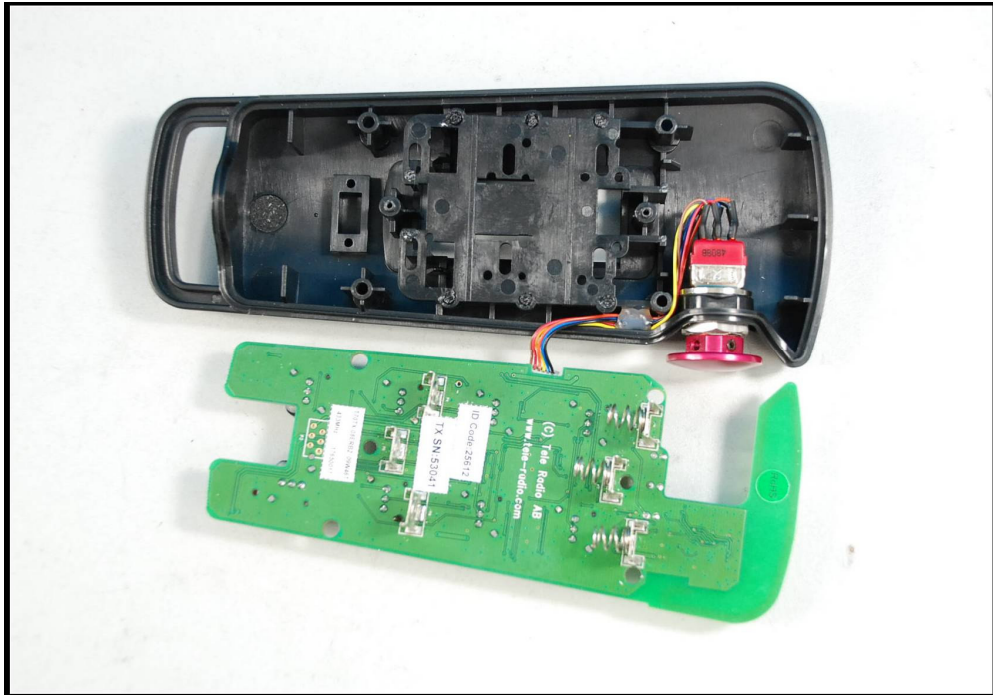

Internal photos

1707X-DBERB2 09M481
433MHz 17850517

ID Code: 25612
TX SN: 53041

© Kete Radio AB
www.kete-radio.com

RoHS