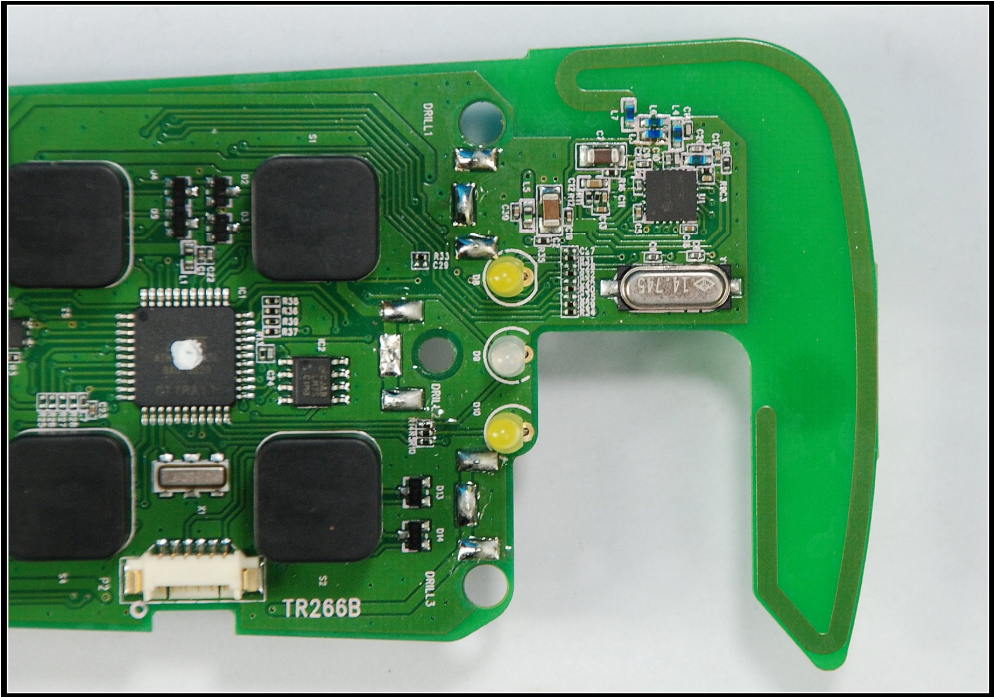

Internal photos

1707X-DBERB2 09M481
433MHz 17850517

ID Code: 25612
TX SN: 53041

© Kete Radio AB
www.kete-radio.com

RoHS