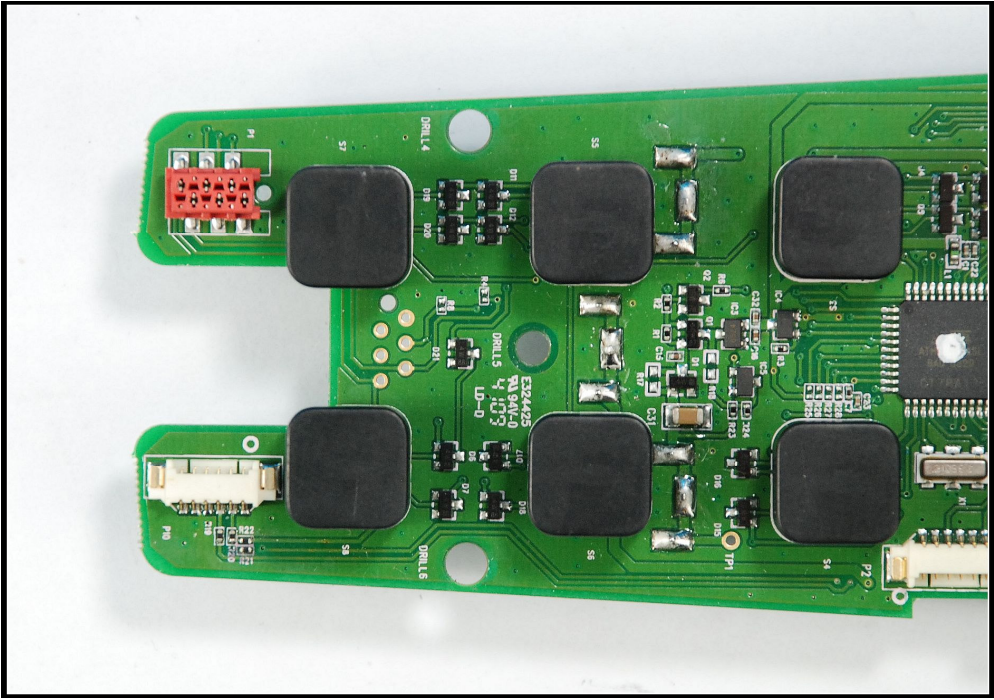

Internal photos

1707X-DBERB2 09M481
433MHz 17850517

ID Code: 25612
TX SN: 53041

© Kete Radio AB
www.kete-radio.com

RoHS