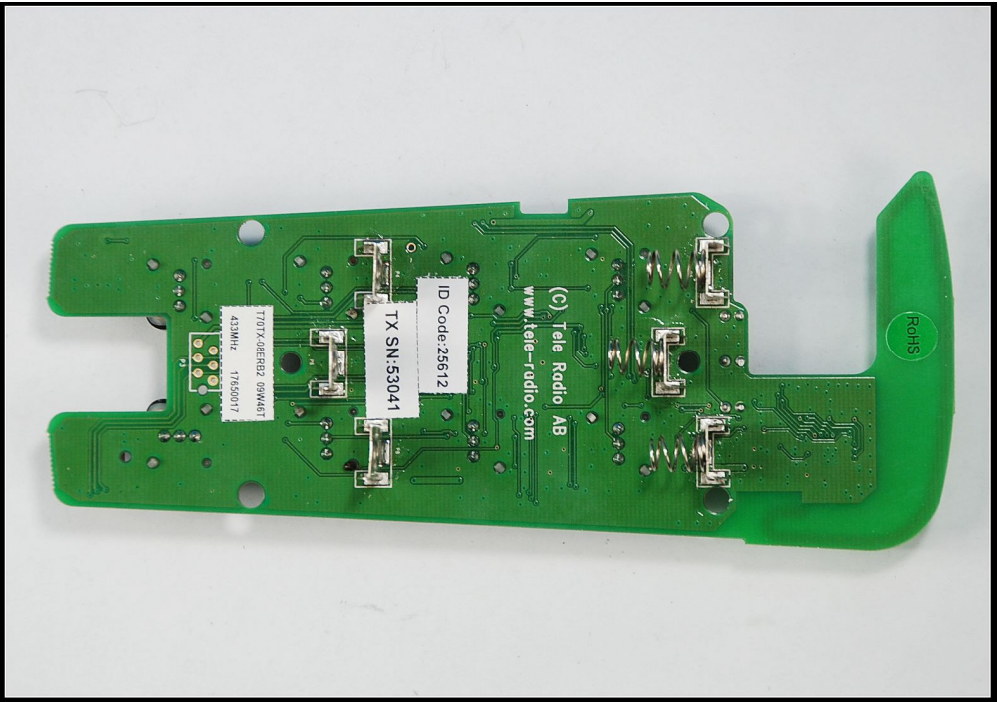

Internal photos

1707X-DBERB2 09M481
433MHz 17850517

ID Code: 25612
TX SN: 53041

© Kete Radio AB
www.kete-radio.com

RoHS