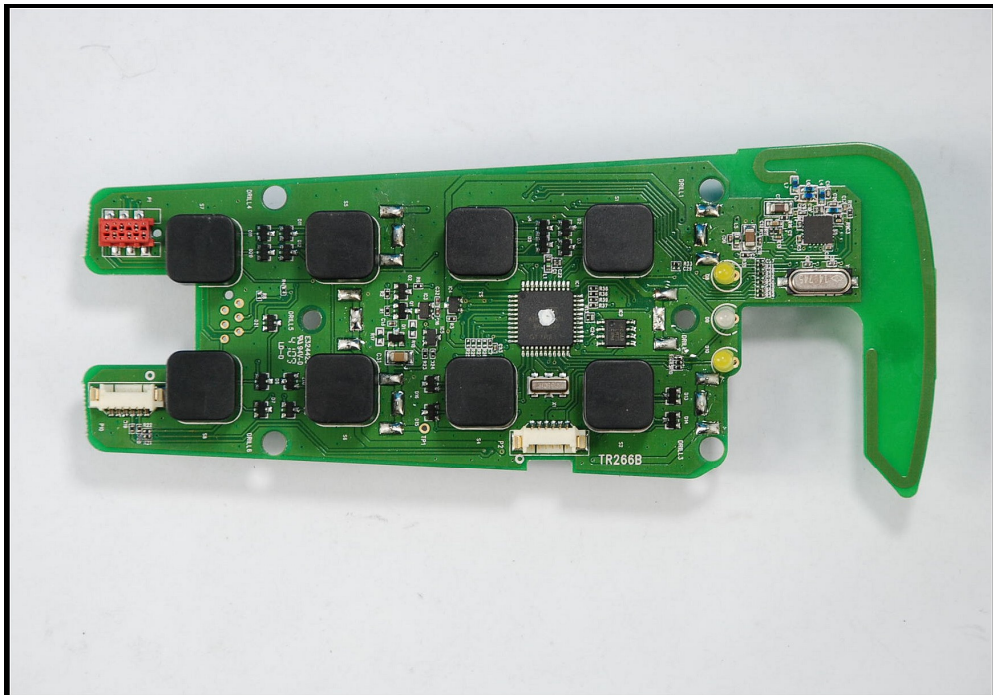

Internal photos

1707X-DBERB2 09M481
433MHz 17850517

ID Code: 25612
TX SN: 53041

© Kete Radio AB
www.kete-radio.com

RoHS