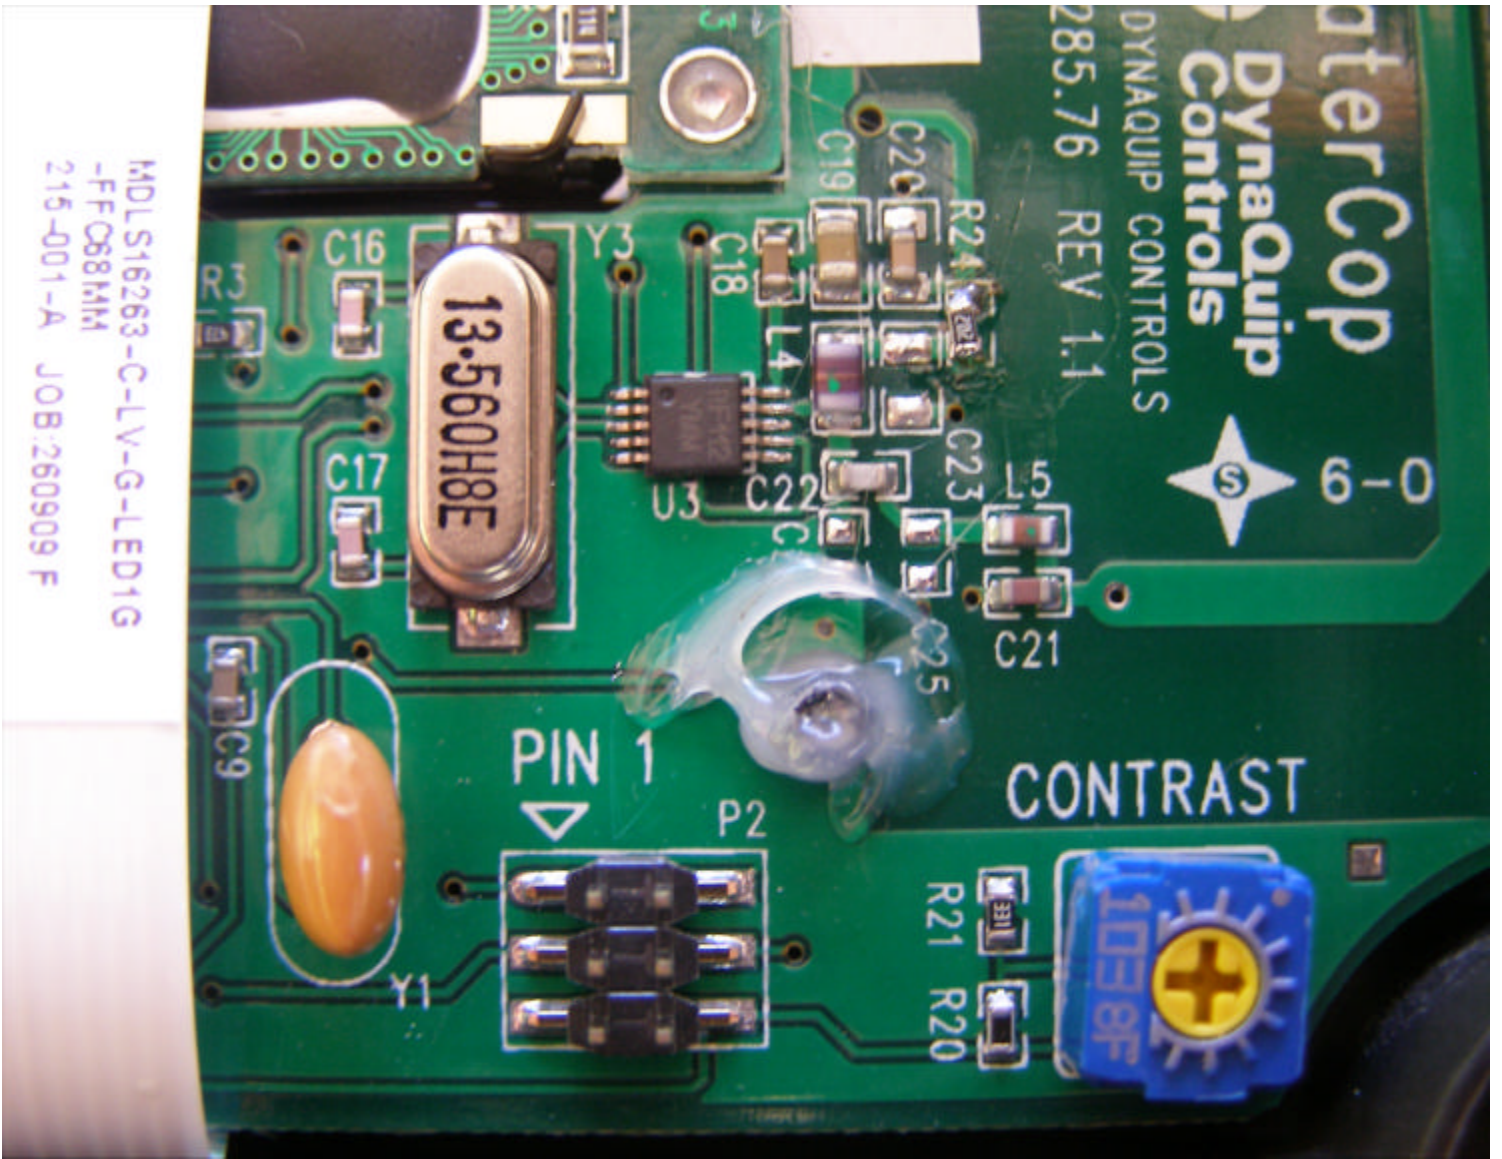

MDL S16263-C-LV-G-LED1G
-FF C68MM
215-001-A JOB:260909 F