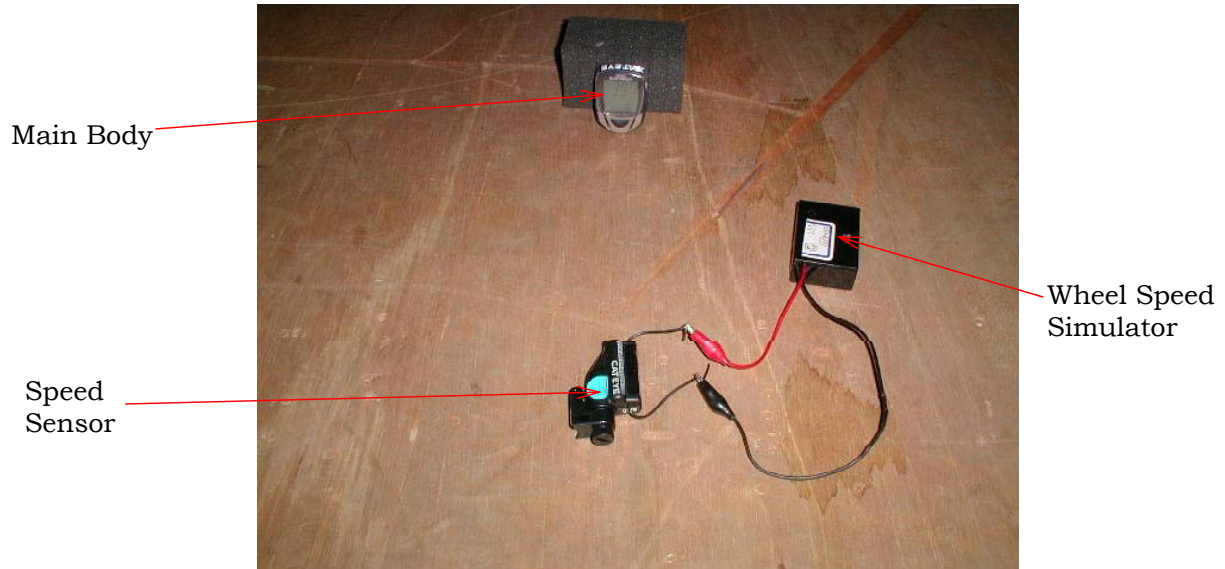

**Test-Setup (Photographs) at worst case**

Radiated Emission 9kHz - 1000MHz:

Main Body and Speed Sensor